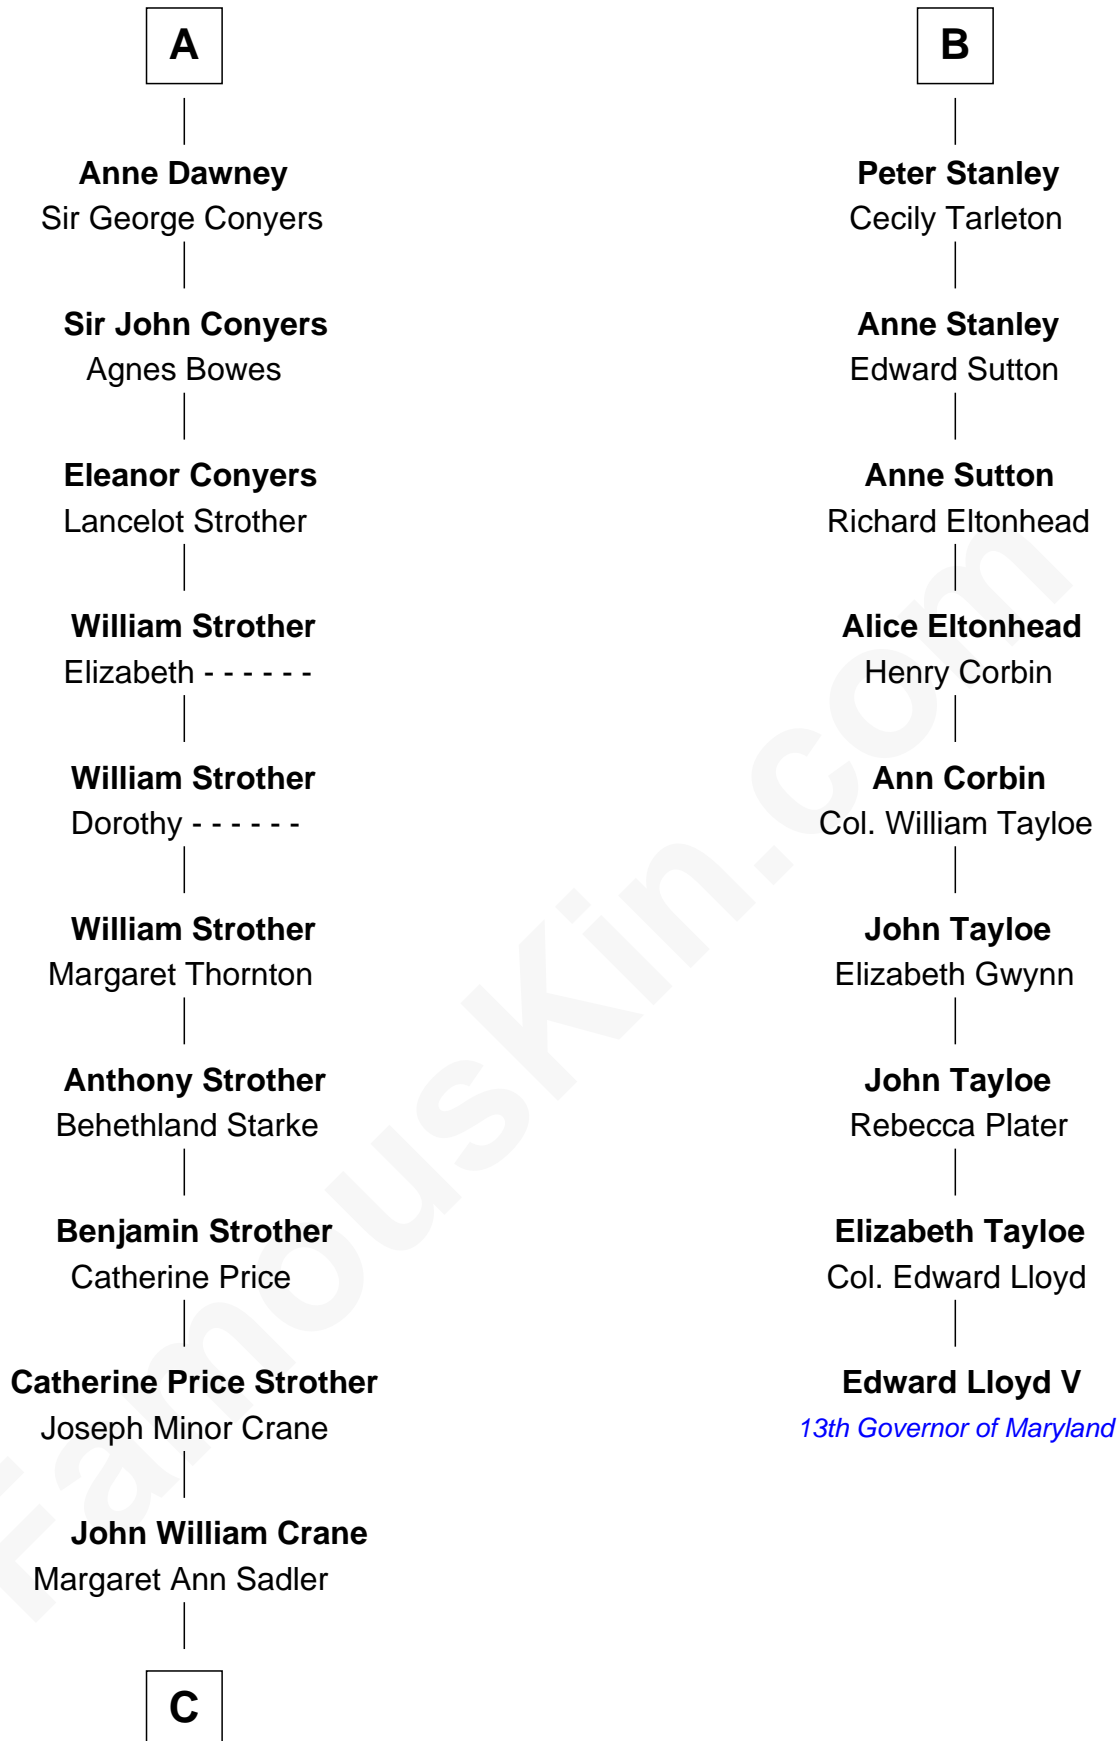

FamousKin.com
Relationship Chart of
Randolph Scott
Movie Actor

15th cousin 4 times removed of
Edward Lloyd V
13th Governor of Maryland

C

—
Joseph Minor Crane

Lavinia Lionberger

—
Lucy Lionberger Crane

George Grant Scott

—
Randolph Scott

Movie Actor

FamousKin.com