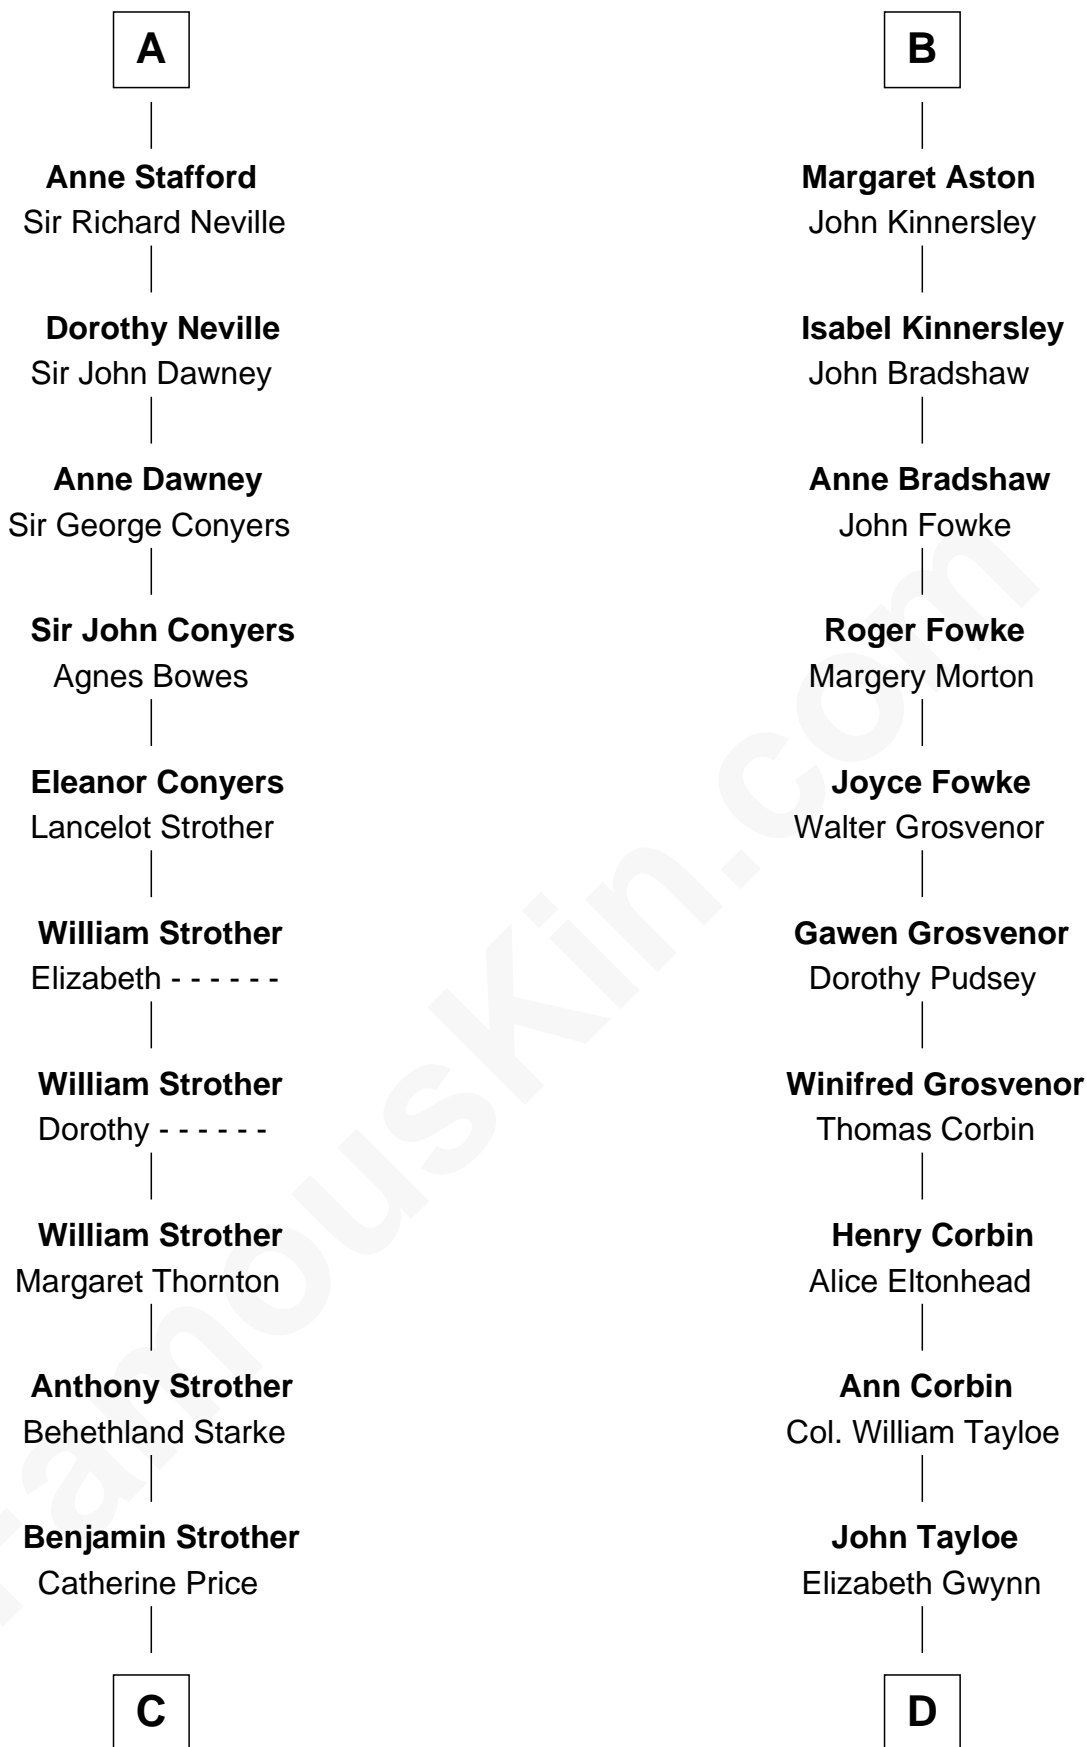

FamousKin.com Relationship Chart of

Randolph Scott

Movie Actor

21st cousin of

Henry Lloyd

40th Governor of Maryland

John de Botetourte

Maud FitzThomas

Ada de Botetourte
Sir John de St. Philibert

Maud de St. Philibert
Sir Warin Trussell

Maud Trussell
Sir John de Hastang

Maud de Hastang
Ralph Stafford

Sir Humphrey Stafford
Elizabeth Burdet

Sir Humphrey Stafford
Eleanor Aylesbury

Humphrey Stafford
Katherine Fray

A

Thomas de Botetourte

Joan de Somery

John de Botetourte
Joyce la Zouche de Mortimer

Joyce de Botetourte
Sir Baldwin Freville

Sir Baldwin Freville
Maude le Scrope

Joyce Freville
Sir Roger Aston

Sir Robert Aston
Isabel Brereton

John Aston
Elizabeth Delves

B

C

Catherine Price Strother

Joseph Minor Crane

John William Crane

Margaret Ann Sadler