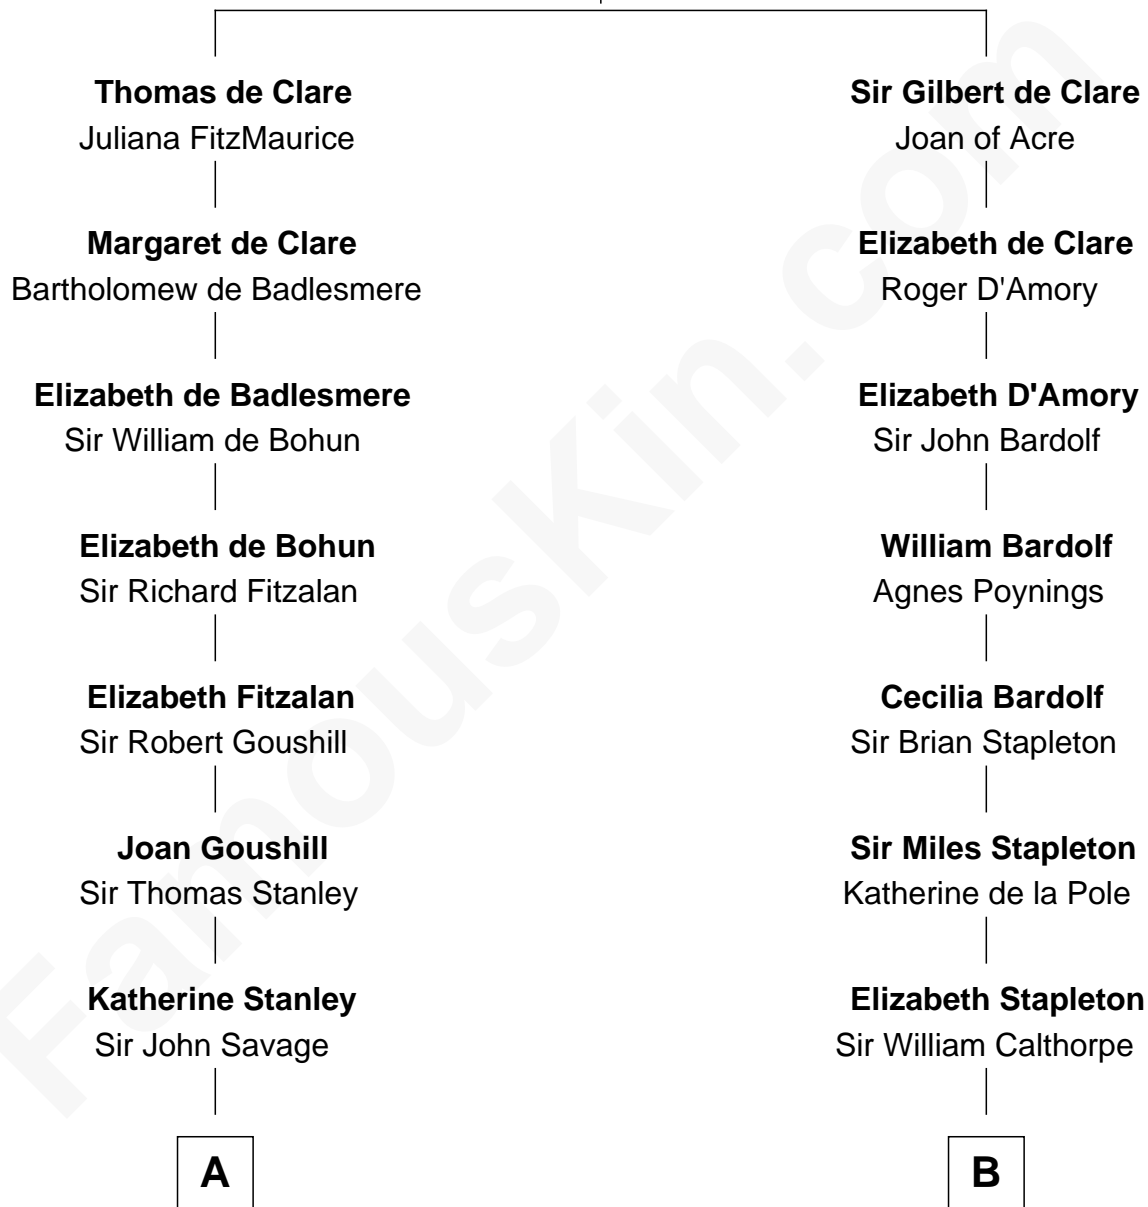

FamousKin.com
Relationship Chart of
Randolph Scott

Movie Actor

17th cousin 4 times removed of

Charles Carnan Ridgely

15th Governor of Maryland

Sir Richard de Clare

Maud de Lacy

C

—
Catherine Price Strother

Joseph Minor Crane

—
John William Crane

Margaret Ann Sadler

—
Joseph Minor Crane

Lavinia Lionberger

—
Lucy Lionberger Crane

George Grant Scott