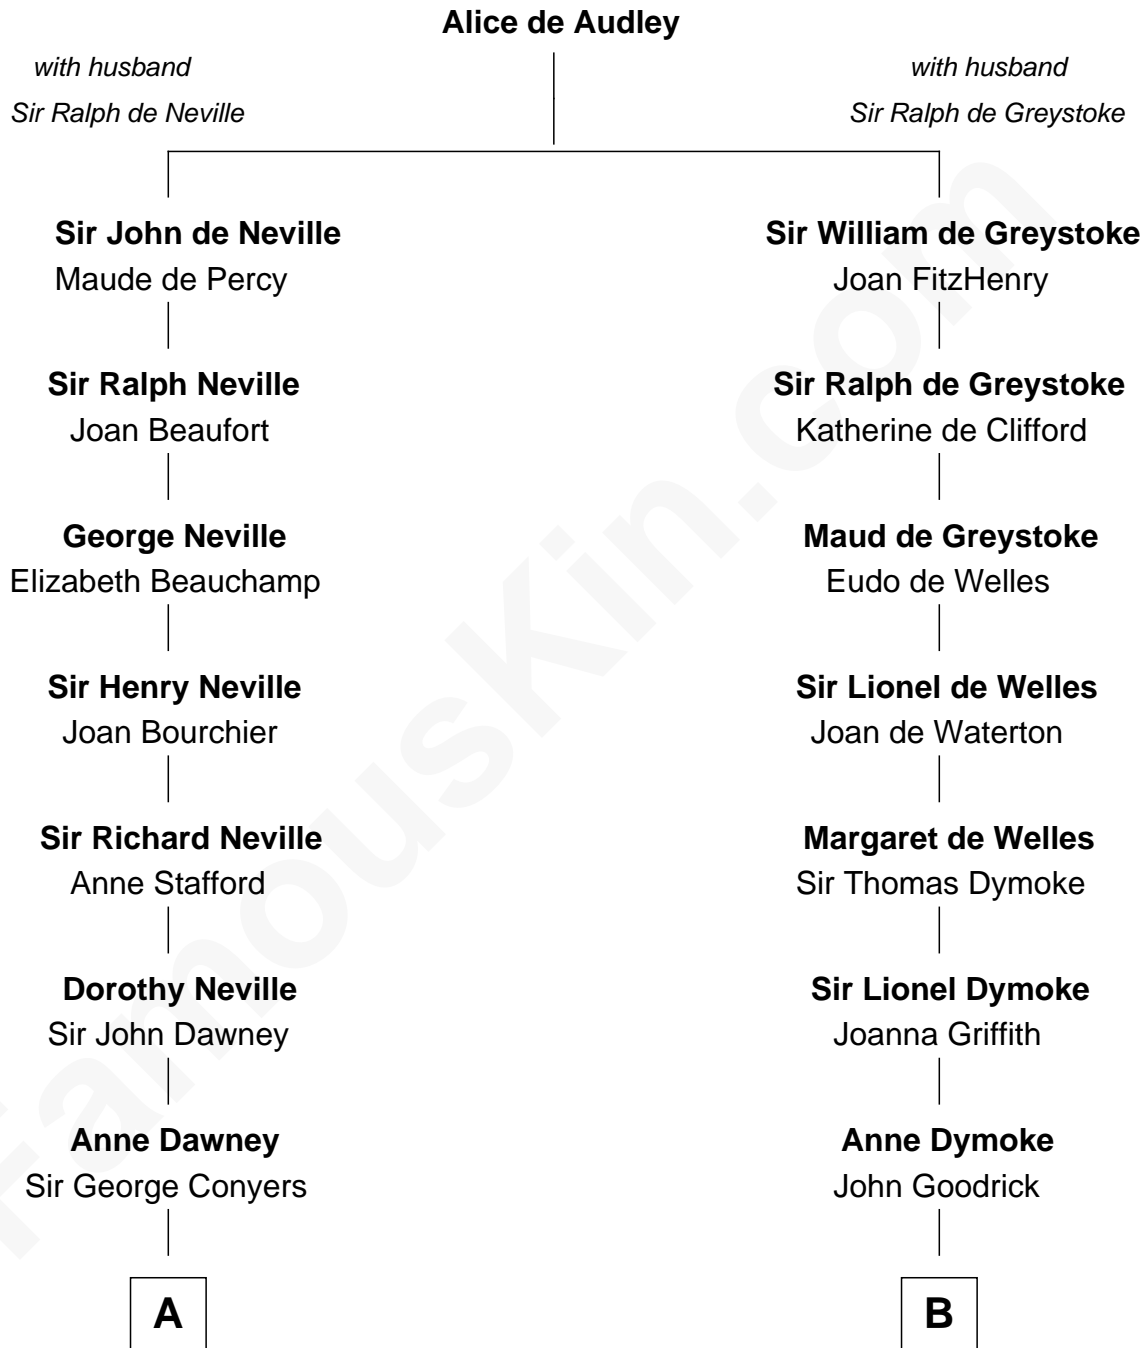

FamousKin.com

Relationship Chart of

Randolph Scott

Movie Actor

18th cousin 3 times removed of

Dave Cowens

NBA Hall of Famer

C

Lucy Lionberger Crane

George Grant Scott

Randolph Scott

Movie Actor

D

Thomas Albert Atwood

Priscilla Ann Kelly

Charles Albert Atwood