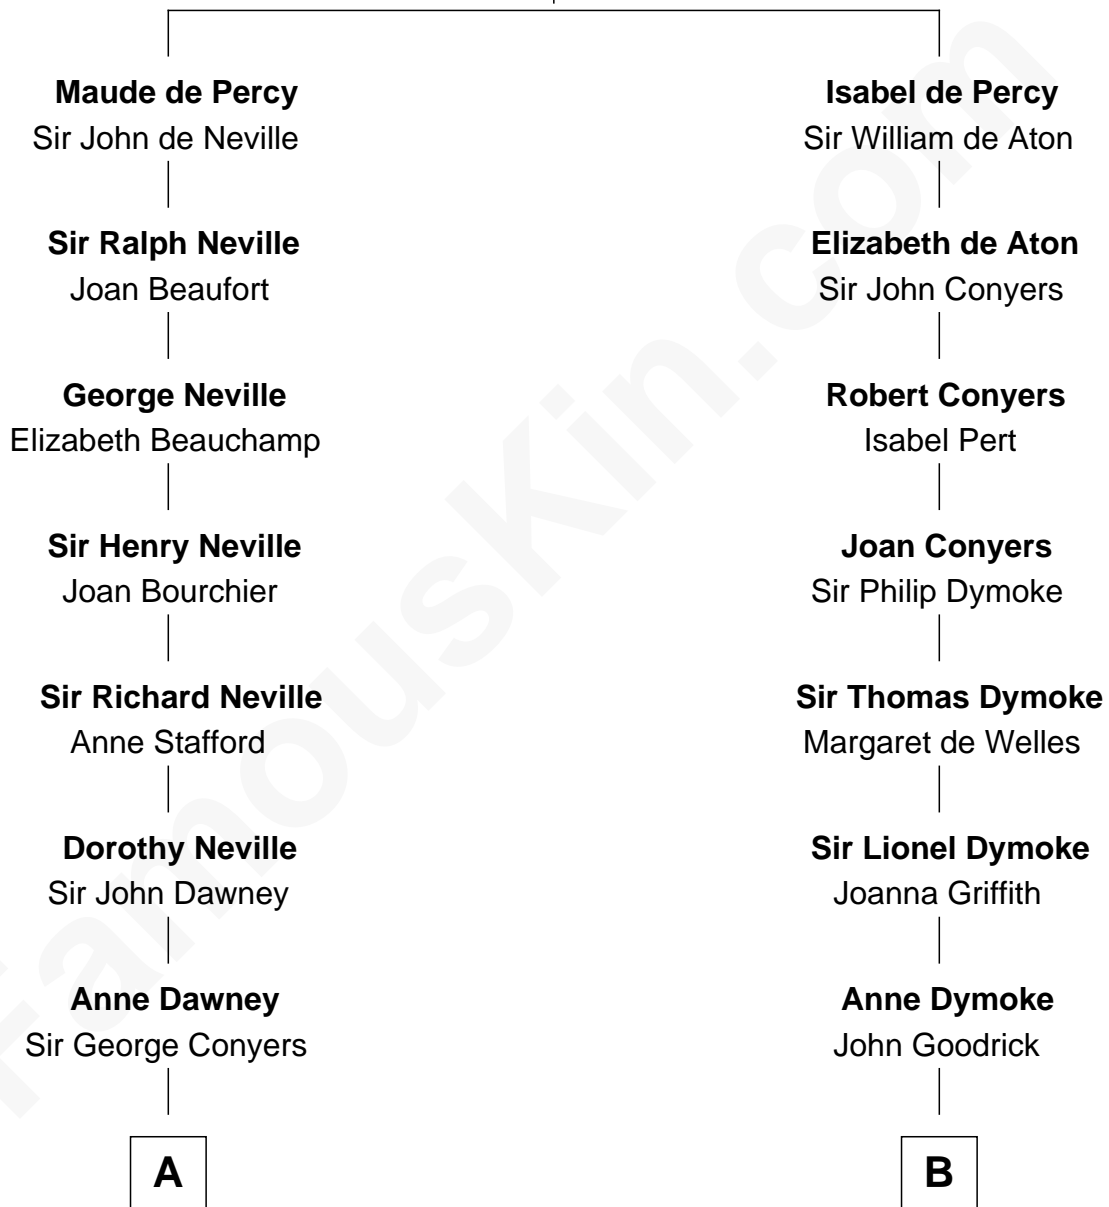

FamousKin.com Relationship Chart of

Randolph Scott

Movie Actor

18th cousin 3 times removed of

Dave Cowens

NBA Hall of Famer

Sir Henry de Percy

Idoine de Clifford

C

Lucy Lionberger Crane

George Grant Scott

Randolph Scott

Movie Actor

D

Thomas Albert Atwood

Priscilla Ann Kelly