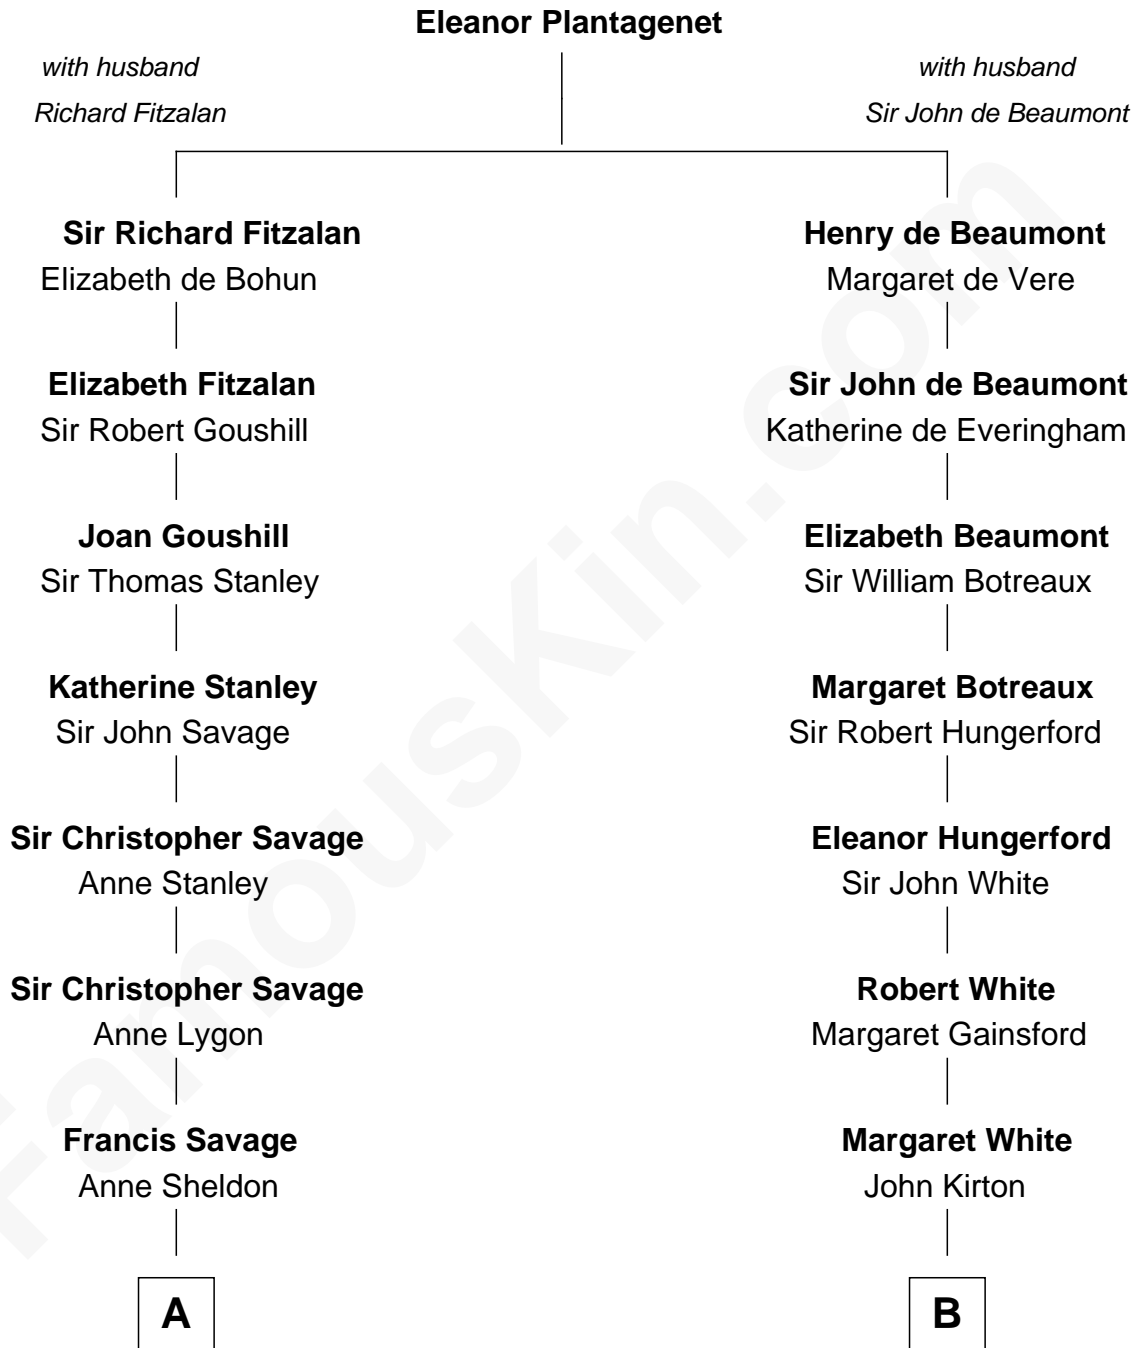

FamousKin.com
Relationship Chart of
Randolph Scott
Movie Actor

18th cousin 3 times removed of

Thomas J. Watson, Jr.
President and CEO of I.B.M.

C

Lucy Lionberger Crane

George Grant Scott

Randolph Scott

Movie Actor