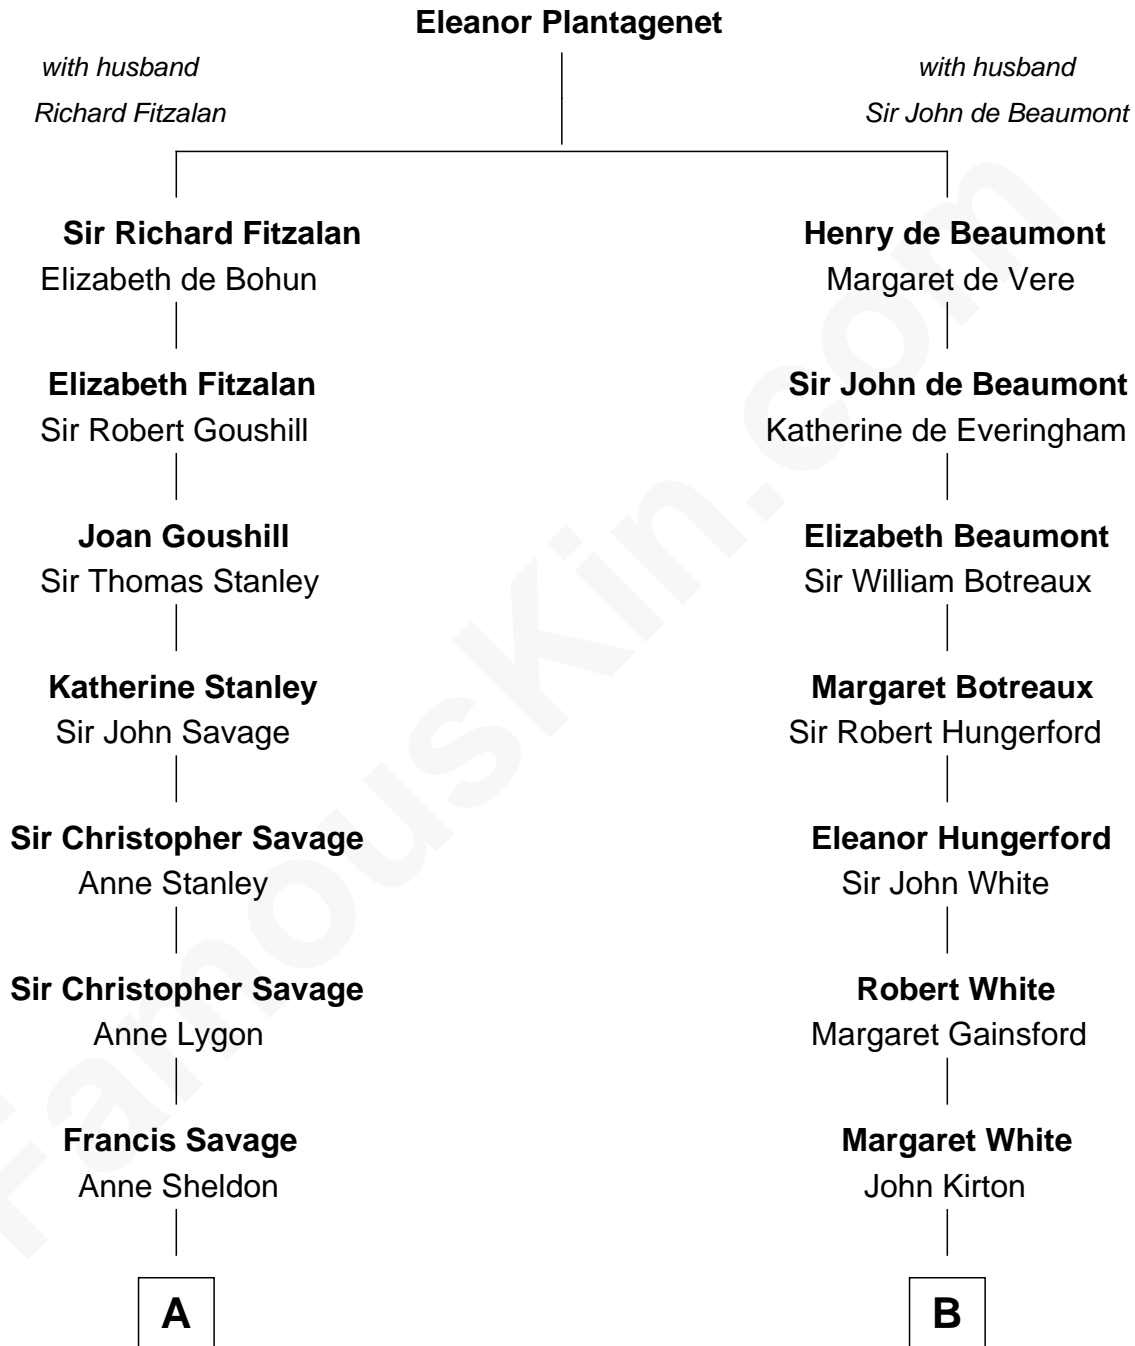

FamousKin.com

Relationship Chart of

Randolph Scott

Movie Actor

18th cousin 3 times removed of

Thomas J. Watson, Jr.
President and CEO of I.B.M.

C

Lucy Lionberger Crane

George Grant Scott

Randolph Scott

Movie Actor

D

Mary Hamilton

Dr. Oliver Kittredge

Oliver Kittredge

Julia Ann Estabrook