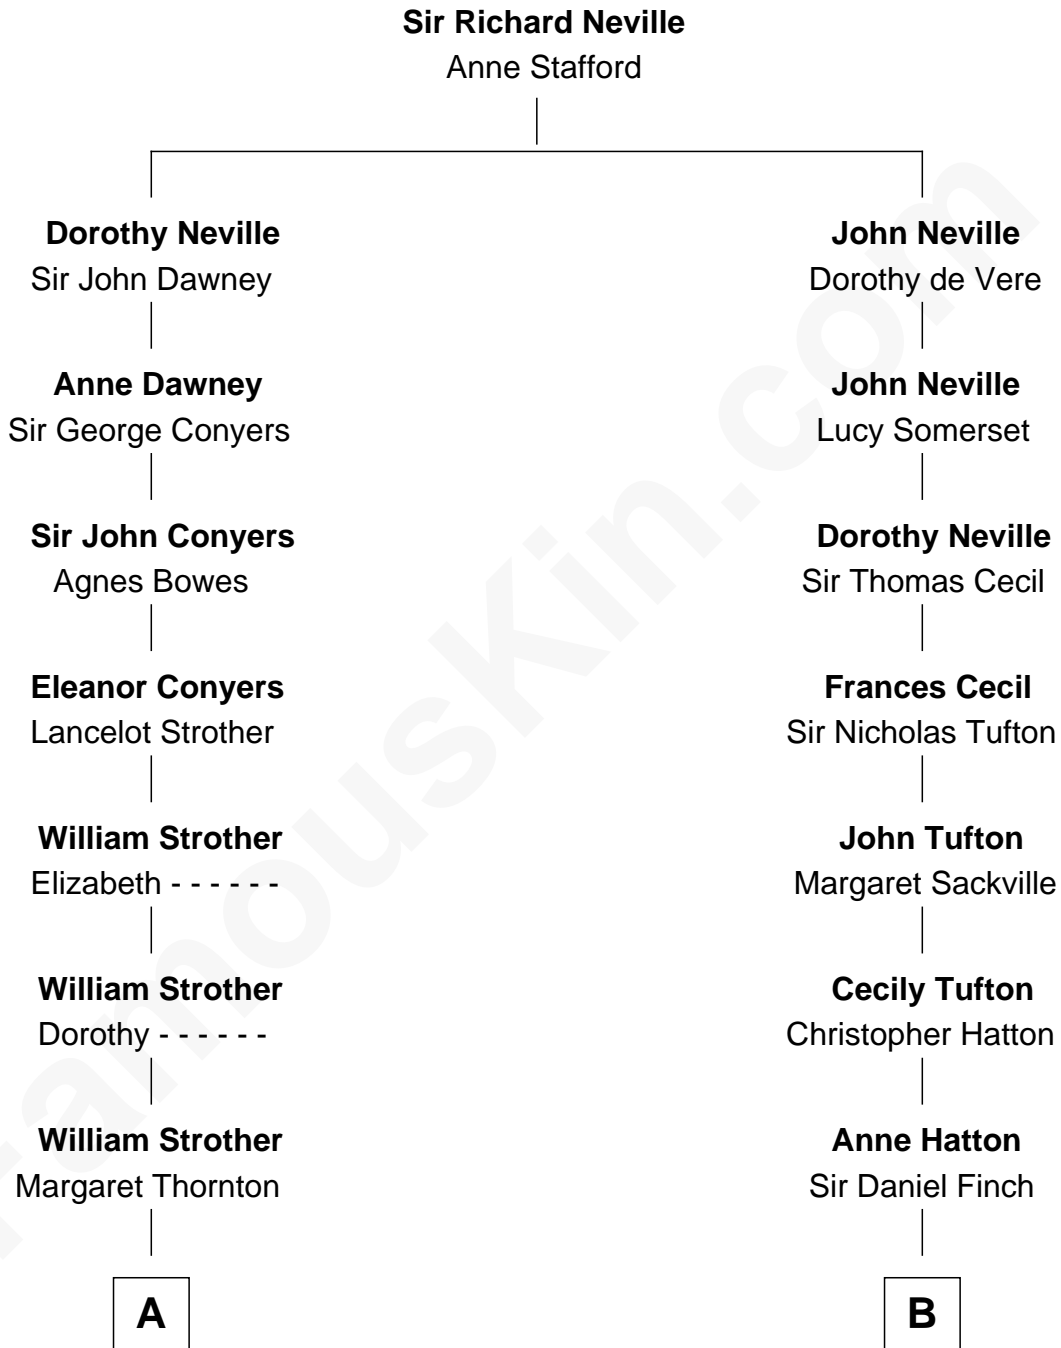

FamousKin.com
Relationship Chart of
Randolph Scott
Movie Actor

13th cousin 2 times removed of
Kit Harington
TV Actor - "Game of Thrones"

A

Anthony Strother
Behethland Starke

Benjamin Strother
Catherine Price

Catherine Price Strother
Joseph Minor Crane

John William Crane
Margaret Ann Sadler

Joseph Minor Crane
Lavinia Lionberger

Lucy Lionberger Crane
George Grant Scott

Randolph Scott
Movie Actor

B

Charlotte Finch
Charles Seymour