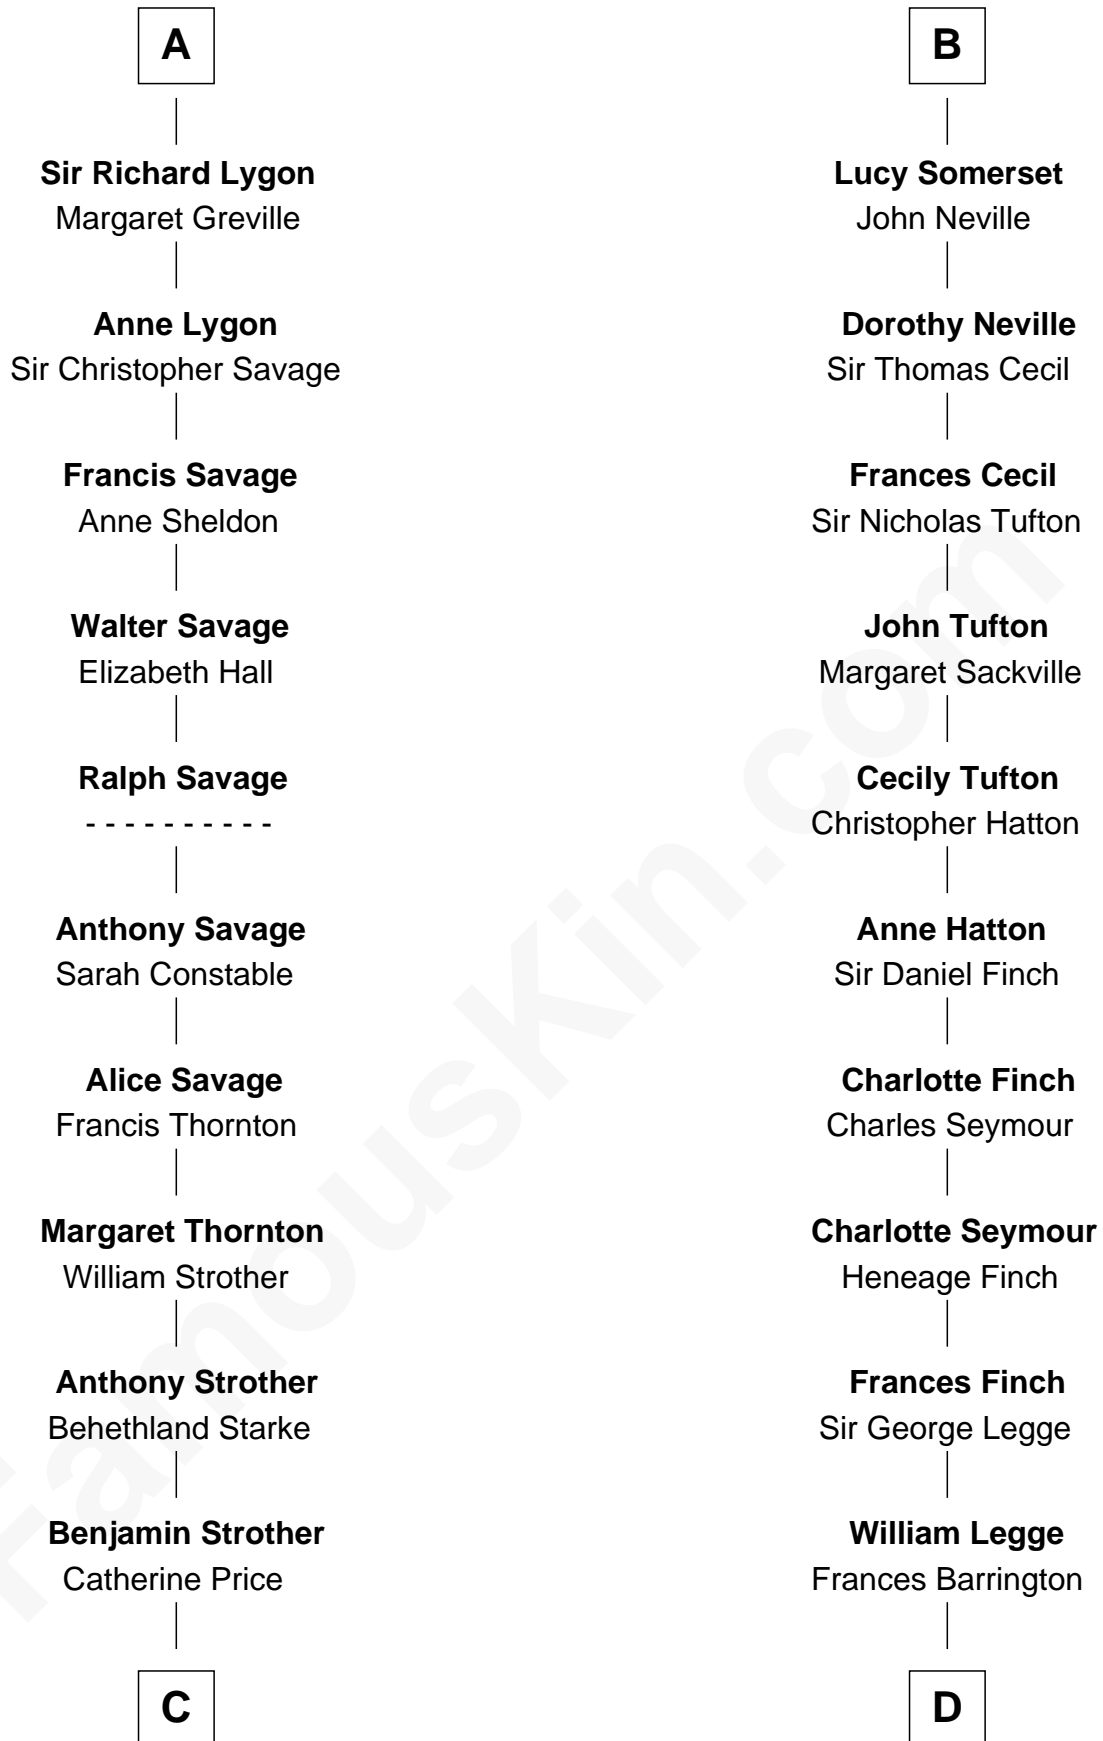

# FamousKin.com Relationship Chart of

**Randolph Scott**

*Movie Actor*

21st cousin of

**Kit Harington**

*TV Actor - "Game of Thrones"*

**Hugh le Despencer**

Eleanor de Clare

Maurice de Berkeley

**Thomas de Berkeley**

Margaret de Lisle

**Elizabeth de Berkeley**

Richard de Beauchamp

**Eleanor Beauchamp**

Edmund Beaufort

**Henry Beaufort**

Joan Hill

**Charles Somerset**

Elizabeth Herbert

**Henry Somerset**

Elizabeth Browne

**B**

**C**

**Catherine Price Strother**

Joseph Minor Crane

**John William Crane**

Margaret Ann Sadler

**Joseph Minor Crane**

Lavinia Lionberger

**Lucy Lionberger Crane**

George Grant Scott

**Randolph Scott**