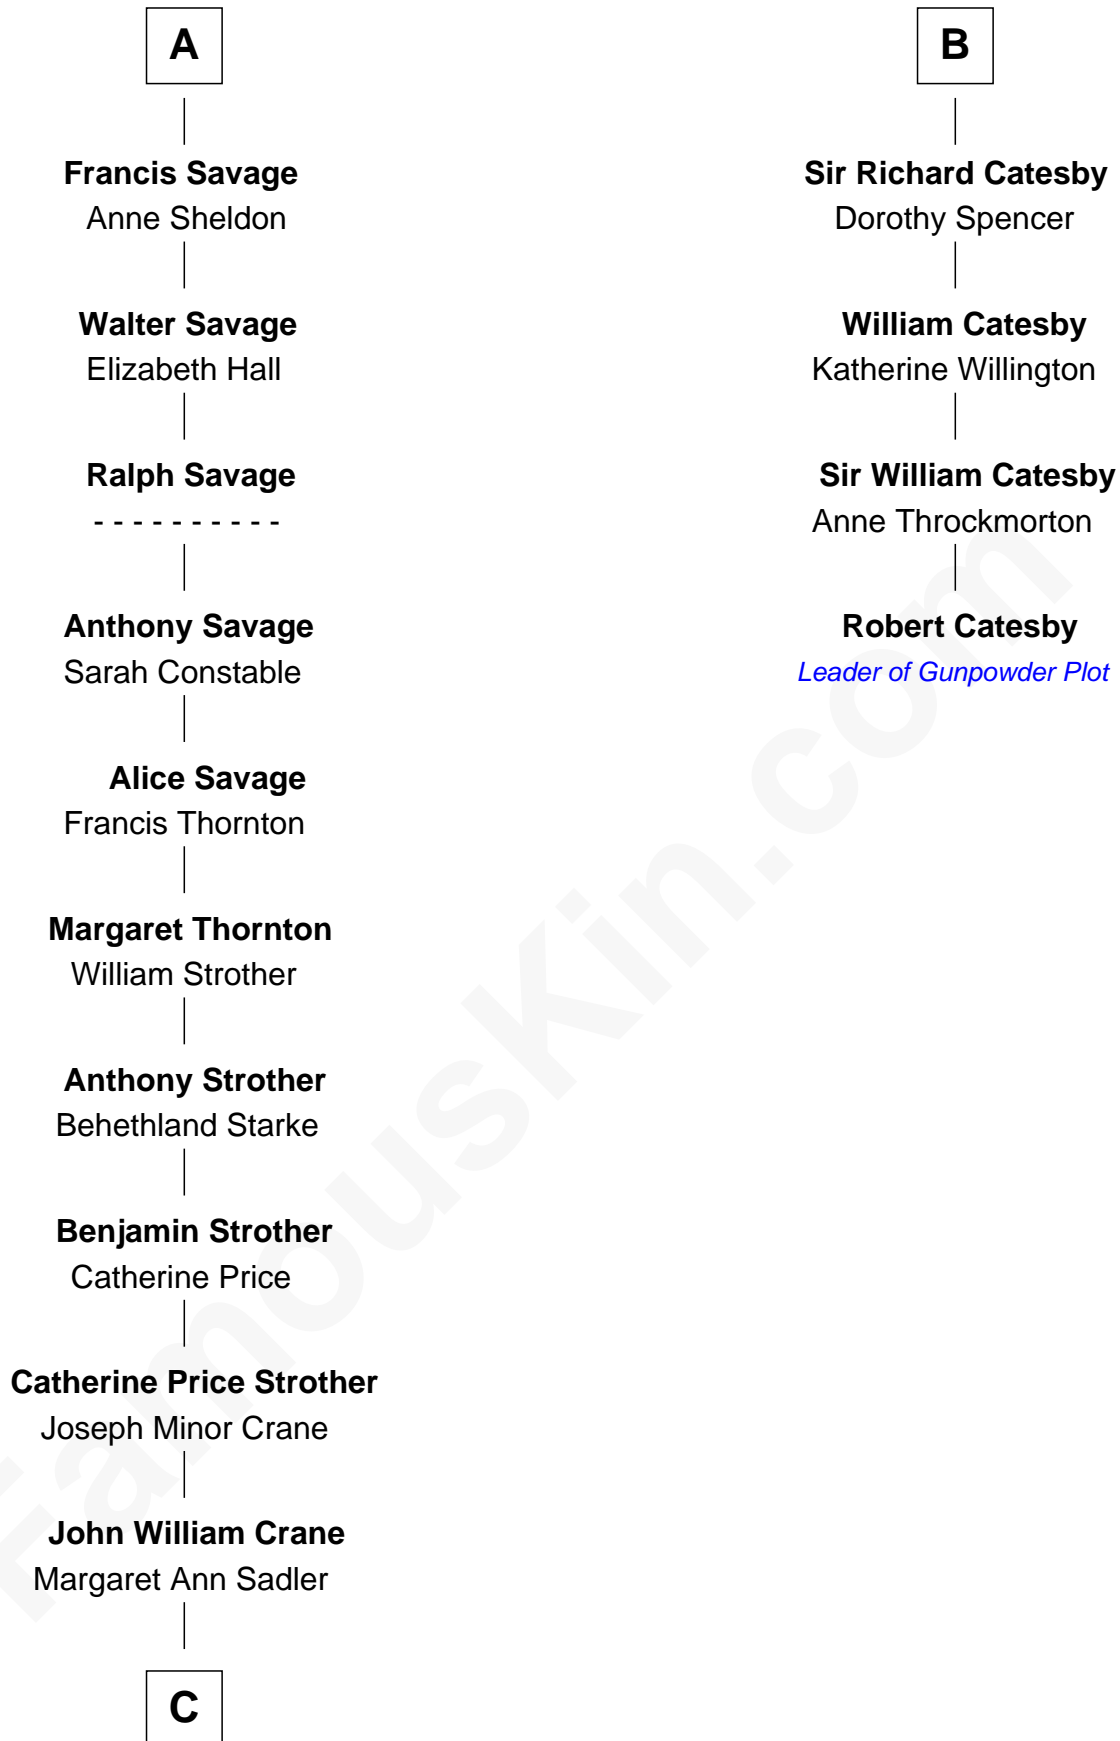

**FamousKin.com**  
**Relationship Chart of**  
**Randolph Scott**  
*Movie Actor*

10th cousin 9 times removed of  
**Robert Catesby**  
*Leader of Gunpowder Plot*

**Bartholomew de Badlesmere**  
 Margaret de Clare

**Elizabeth de Badlesmere**  
 Sir William de Bohun

**Elizabeth de Bohun**  
 Sir Richard Fitzalan

**Elizabeth Fitzalan**  
 Sir Robert Goushill

**Joan Goushill**  
 Sir Thomas Stanley

**Katherine Stanley**  
 Sir John Savage

**Sir Christopher Savage**  
 Anne Stanley

**Sir Christopher Savage**  
 Anne Lygon

**A**

**Margery de Badlesmere**  
 Sir William de Ros

**Elizabeth de Roos**  
 Sir William la Zouche

**Sir William la Zouche**  
 Agnes Greene

**Sir William la Zouche**  
 Elizabeth - - - - -

**William Zouche**  
 Elizabeth St. John

**Margaret Zouche**  
 William Catesby

**George Catesby**  
 Elizabeth Empson

**B**

**C**

—  
**Joseph Minor Crane**