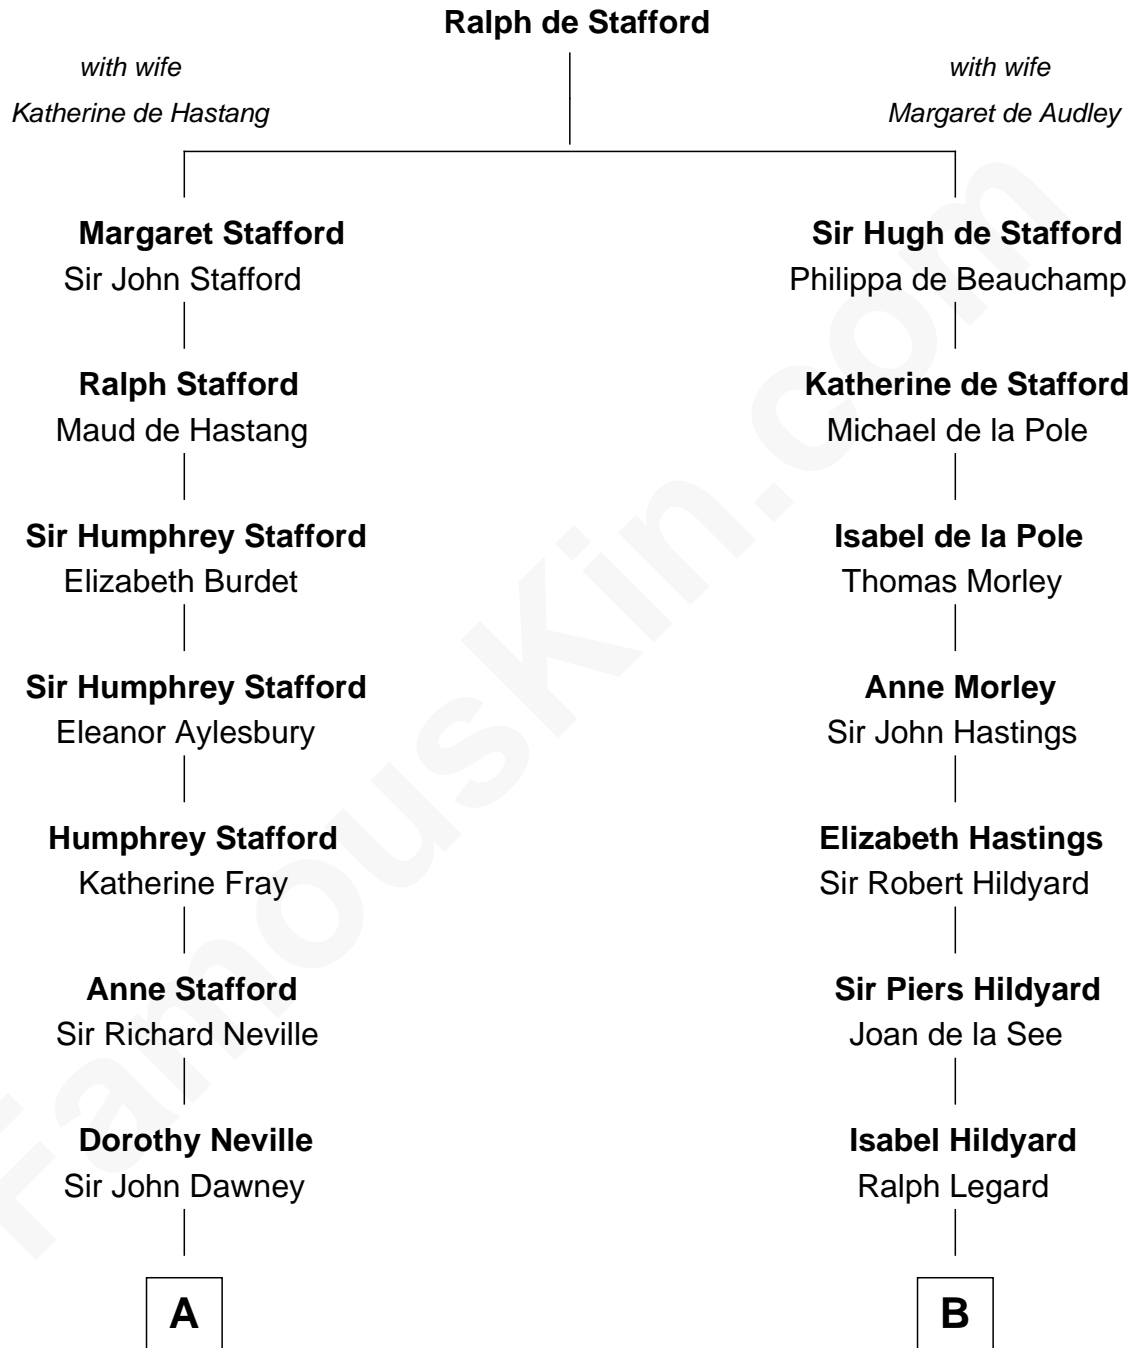

FamousKin.com
Relationship Chart of
Randolph Scott
Movie Actor

19th cousin 2 times removed of
Meghan Markle
Duchess of Sussex, TV Actress

C

Joseph Minor Crane

Lavinia Lionberger

Lucy Lionberger Crane

George Grant Scott

Randolph Scott

Movie Actor

D

George David Merrill

Mary Bird

Gertrude May Merrill

Fred George Sanders

Doris Mary Rita Sanders