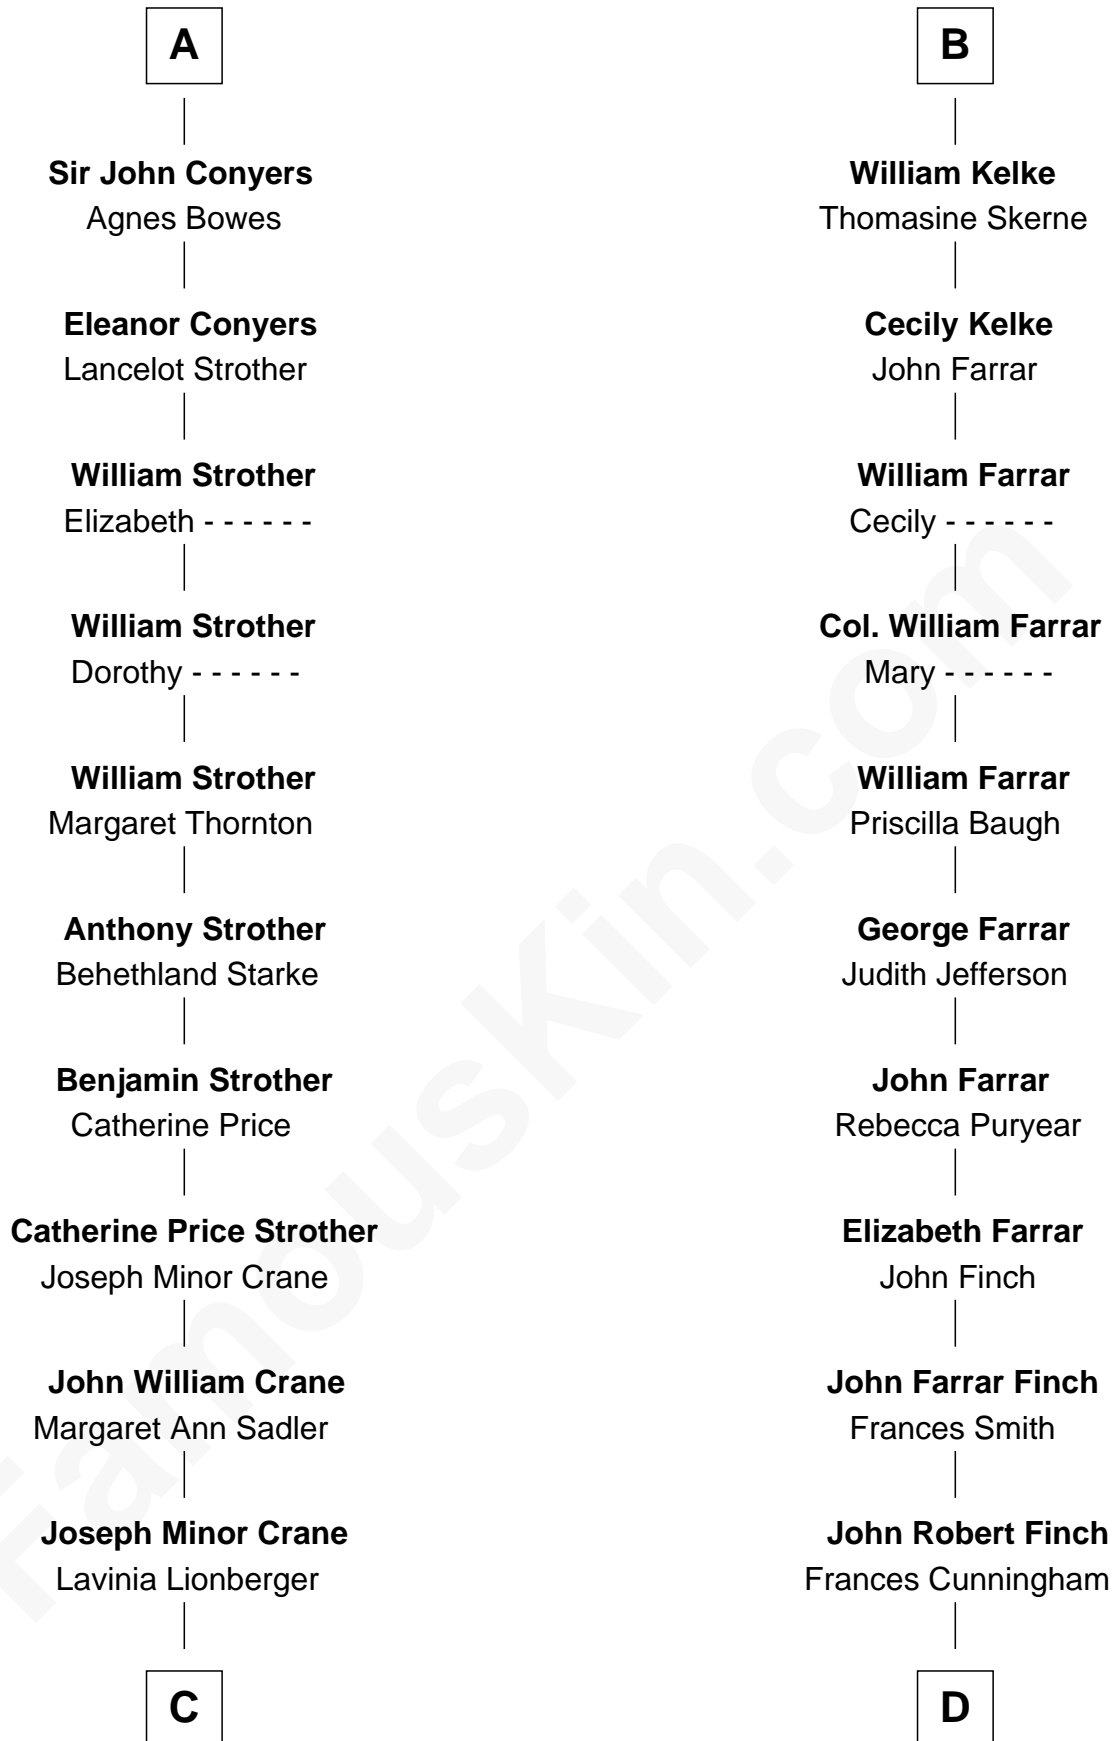

**FamousKin.com**  
**Relationship Chart of**  
**Randolph Scott**  
*Movie Actor*

18th cousin 1 time removed of  
**Harper Lee**  
*Author of To Kill a Mockingbird*

FamousKin.com