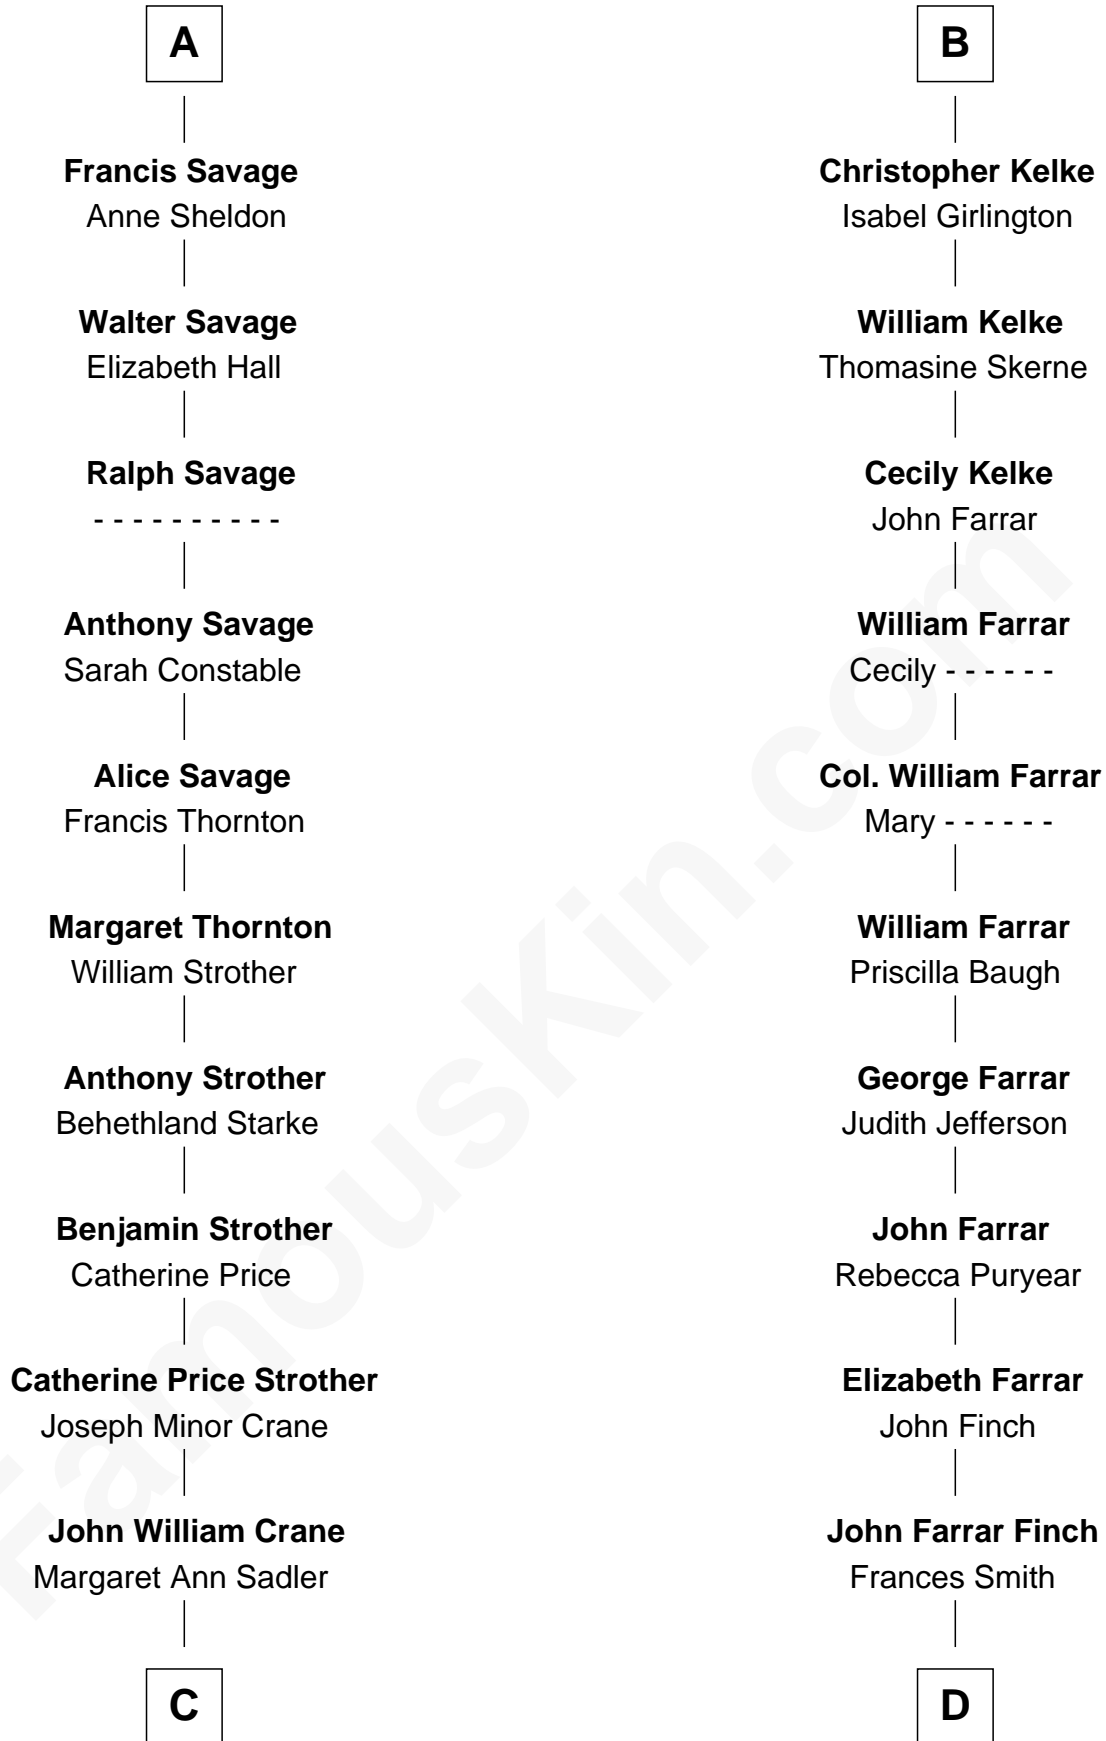

FamousKin.com Relationship Chart of

Randolph Scott

Movie Actor

19th cousin 1 time removed of

Harper Lee

Author of To Kill a Mockingbird

Henry Plantagenet

Maud de Chaworth

Eleanor Plantagenet

Richard Fitzalan

Sir Richard Fitzalan

Elizabeth de Bohun

Elizabeth Fitzalan

Sir Robert Goushill

Joan Goushill

Sir Thomas Stanley

Katherine Stanley

Sir John Savage

Sir Christopher Savage

Anne Stanley

Sir Christopher Savage

Anne Lygon

A

Mary Plantagenet

Sir Philip Wentworth

Elizabeth Wentworth

Sir Martin de la See

Elizabeth de la See

Roger Kelke

B

C

Joseph Minor Crane