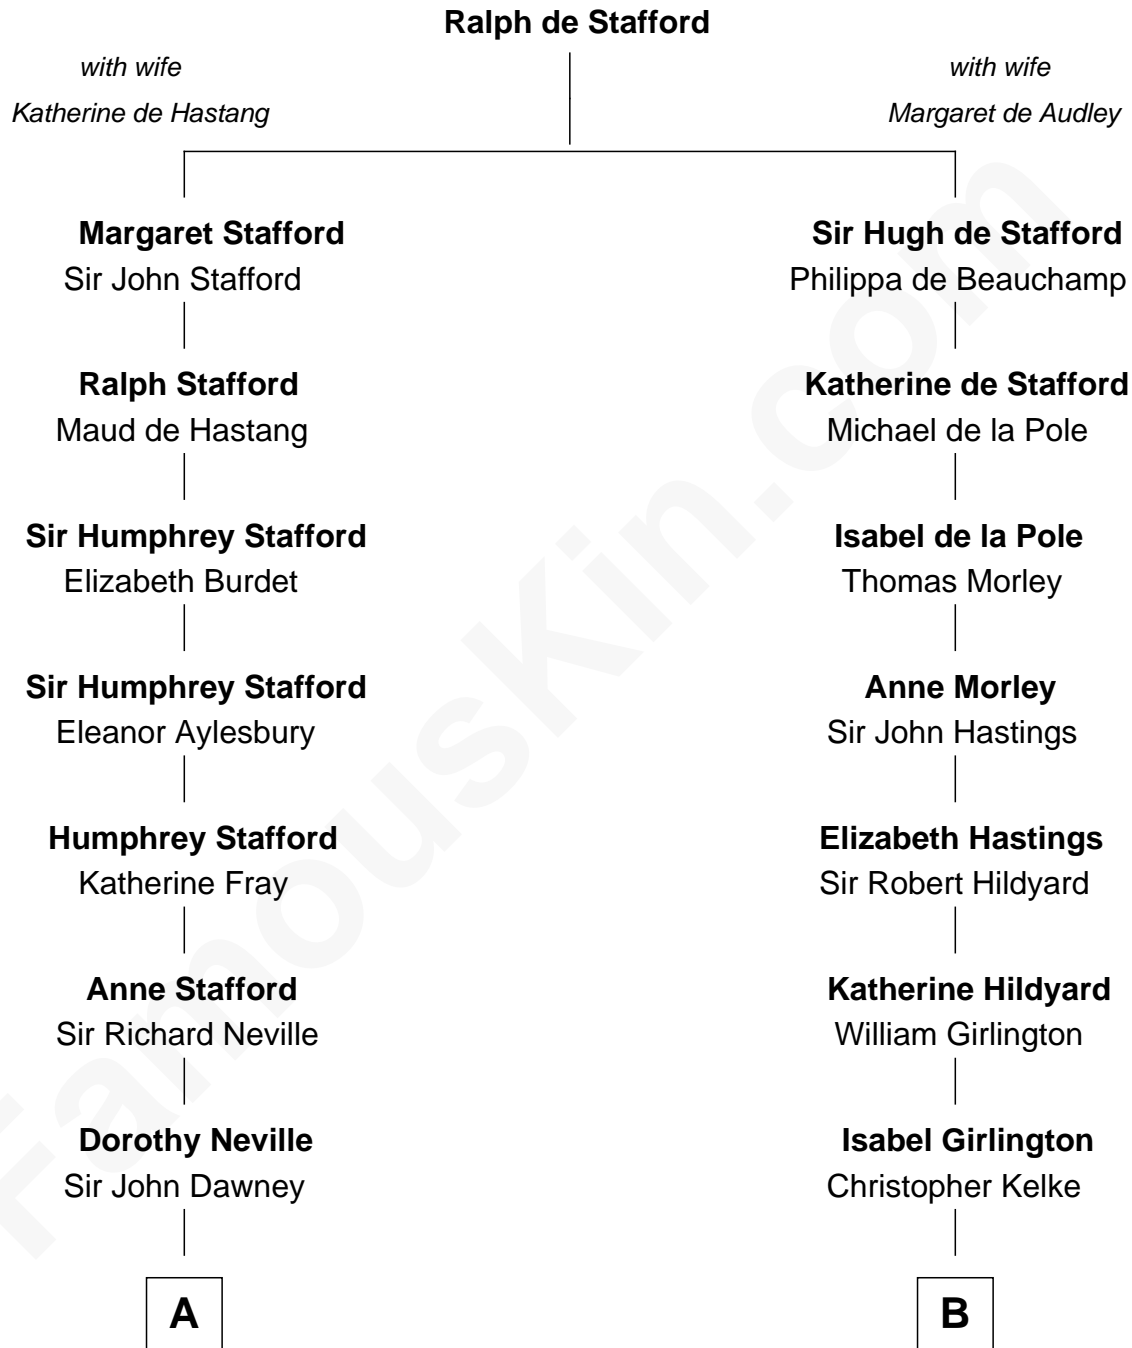

FamousKin.com Relationship Chart of

Randolph Scott

Movie Actor

19th cousin of

Harper Lee

Author of To Kill a Mockingbird

C

Joseph Minor Crane

Lavinia Lionberger

Lucy Lionberger Crane

George Grant Scott

Randolph Scott

Movie Actor

D

James Cunningham Finch

Ellen Rivers Williams