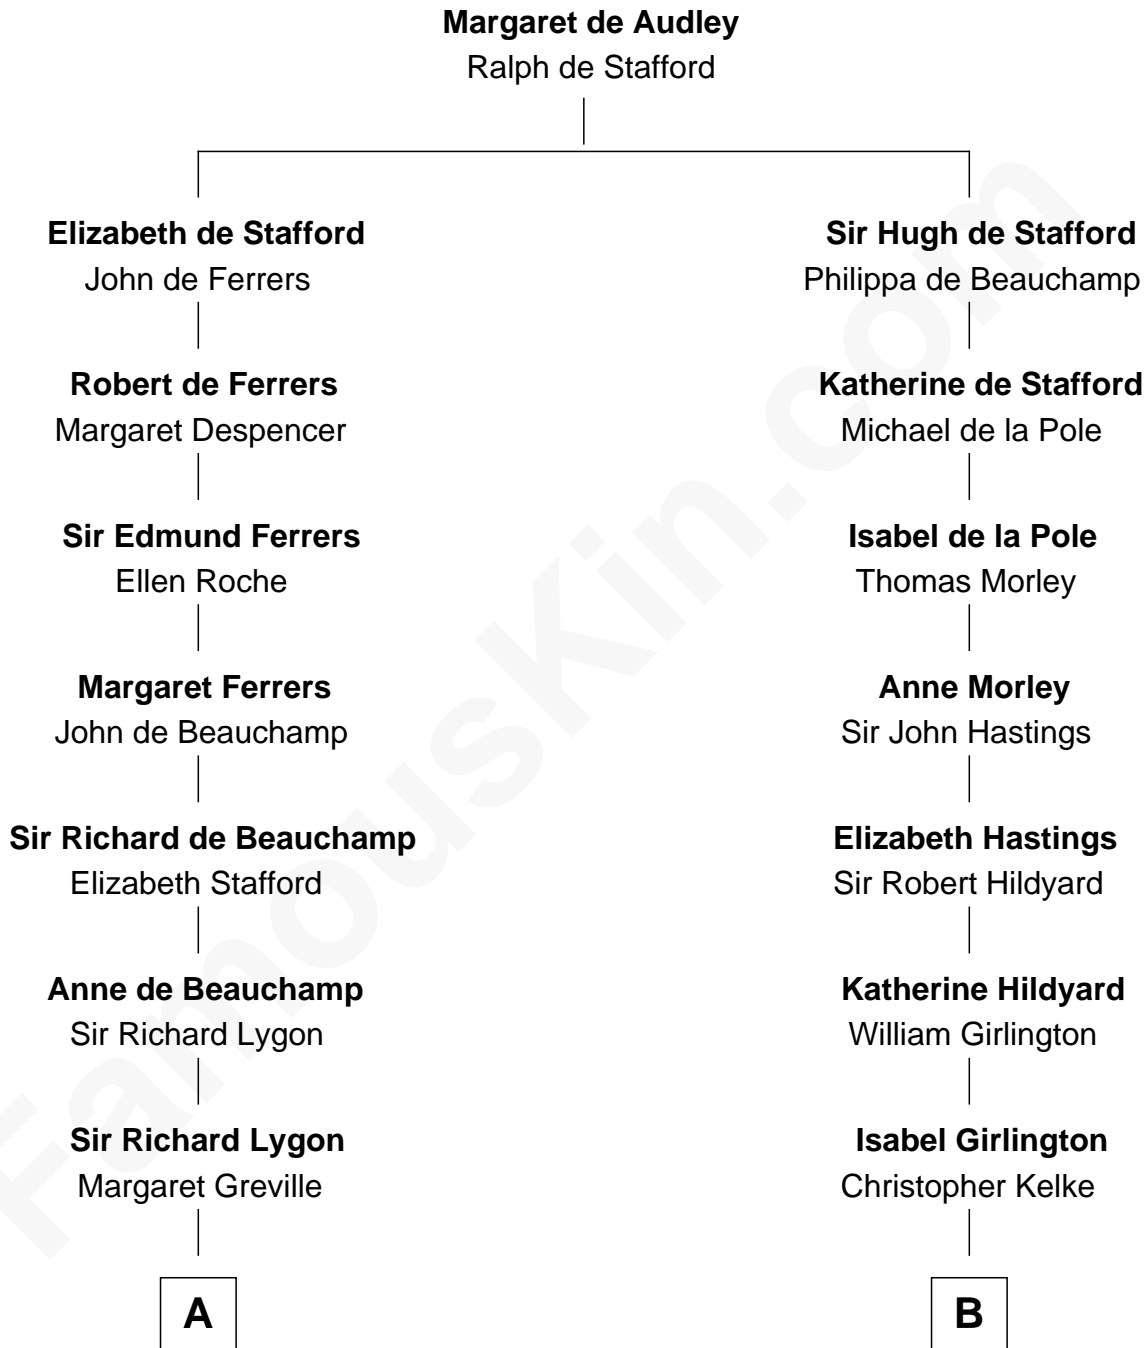

FamousKin.com
Relationship Chart of
Randolph Scott
Movie Actor

19th cousin 1 time removed of
Harper Lee
Author of To Kill a Mockingbird

C

John William Crane
Margaret Ann Sadler

Joseph Minor Crane
Lavinia Lionberger

Lucy Lionberger Crane
George Grant Scott

Randolph Scott
Movie Actor

D

James Cunningham Finch
Ellen Rivers Williams

Frances Cunningham Finch
Amasa Coleman Lee

Harper Lee
Author of To Kill a Mockingbird

FamousKin.com