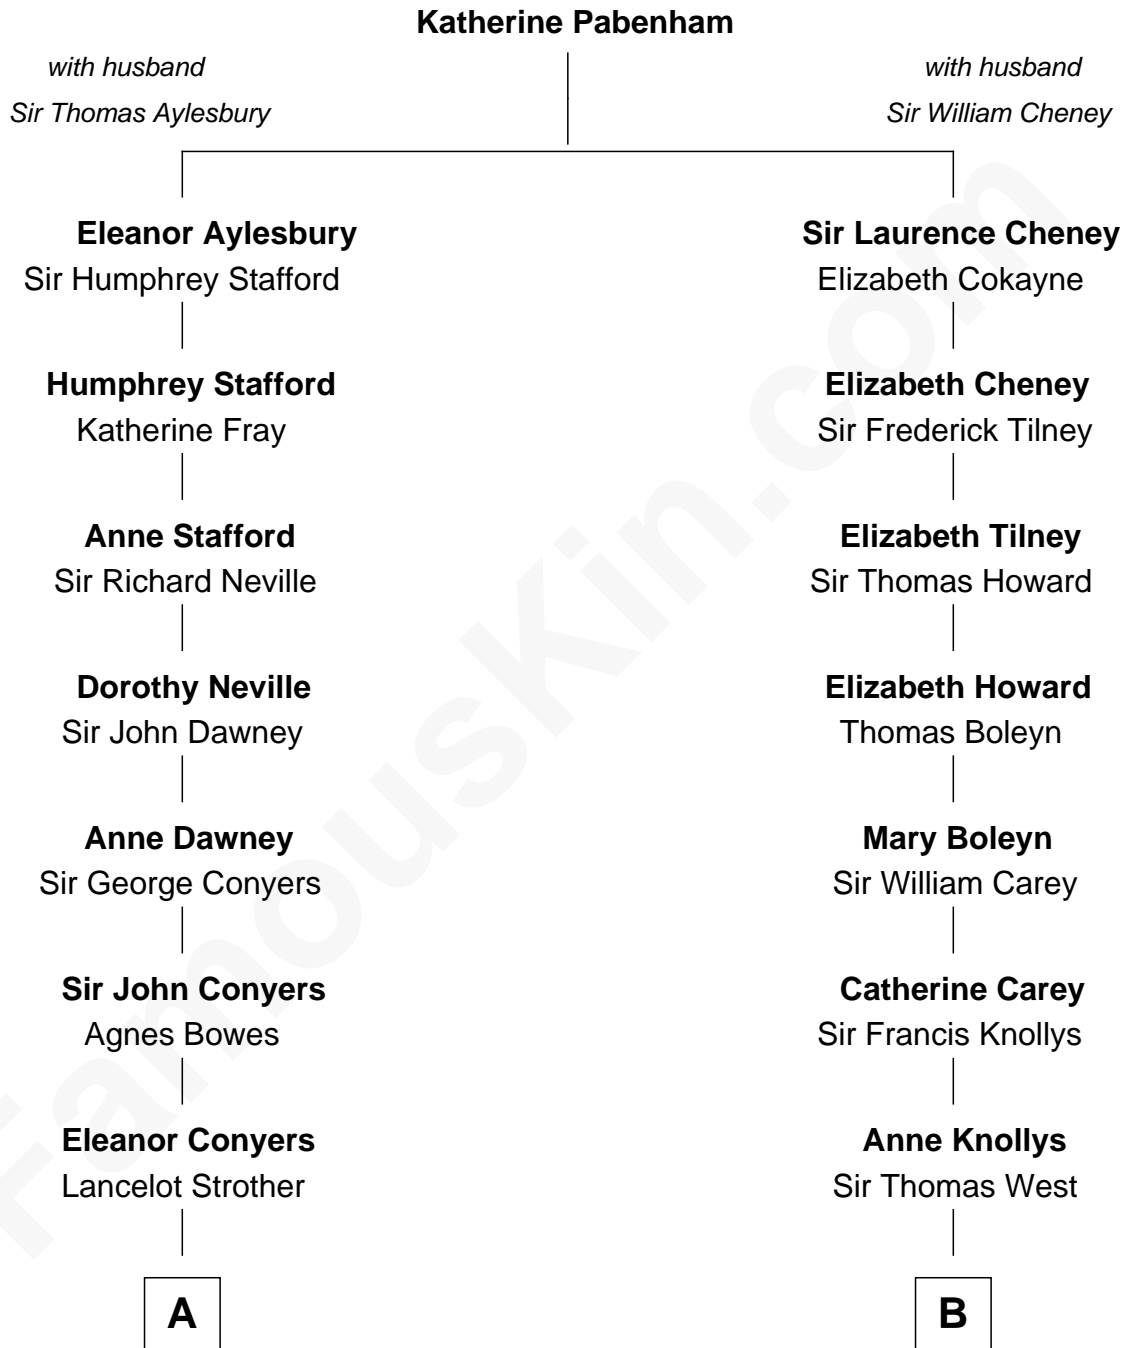

FamousKin.com
Relationship Chart of
Randolph Scott
Movie Actor

16th cousin 4 times removed of
John Cena
Movie Actor and WWE Pro Wrestler

C

Charles Nichols
Julia Ellen Skelton

Natalie Nichols
Ulysses John Lupien