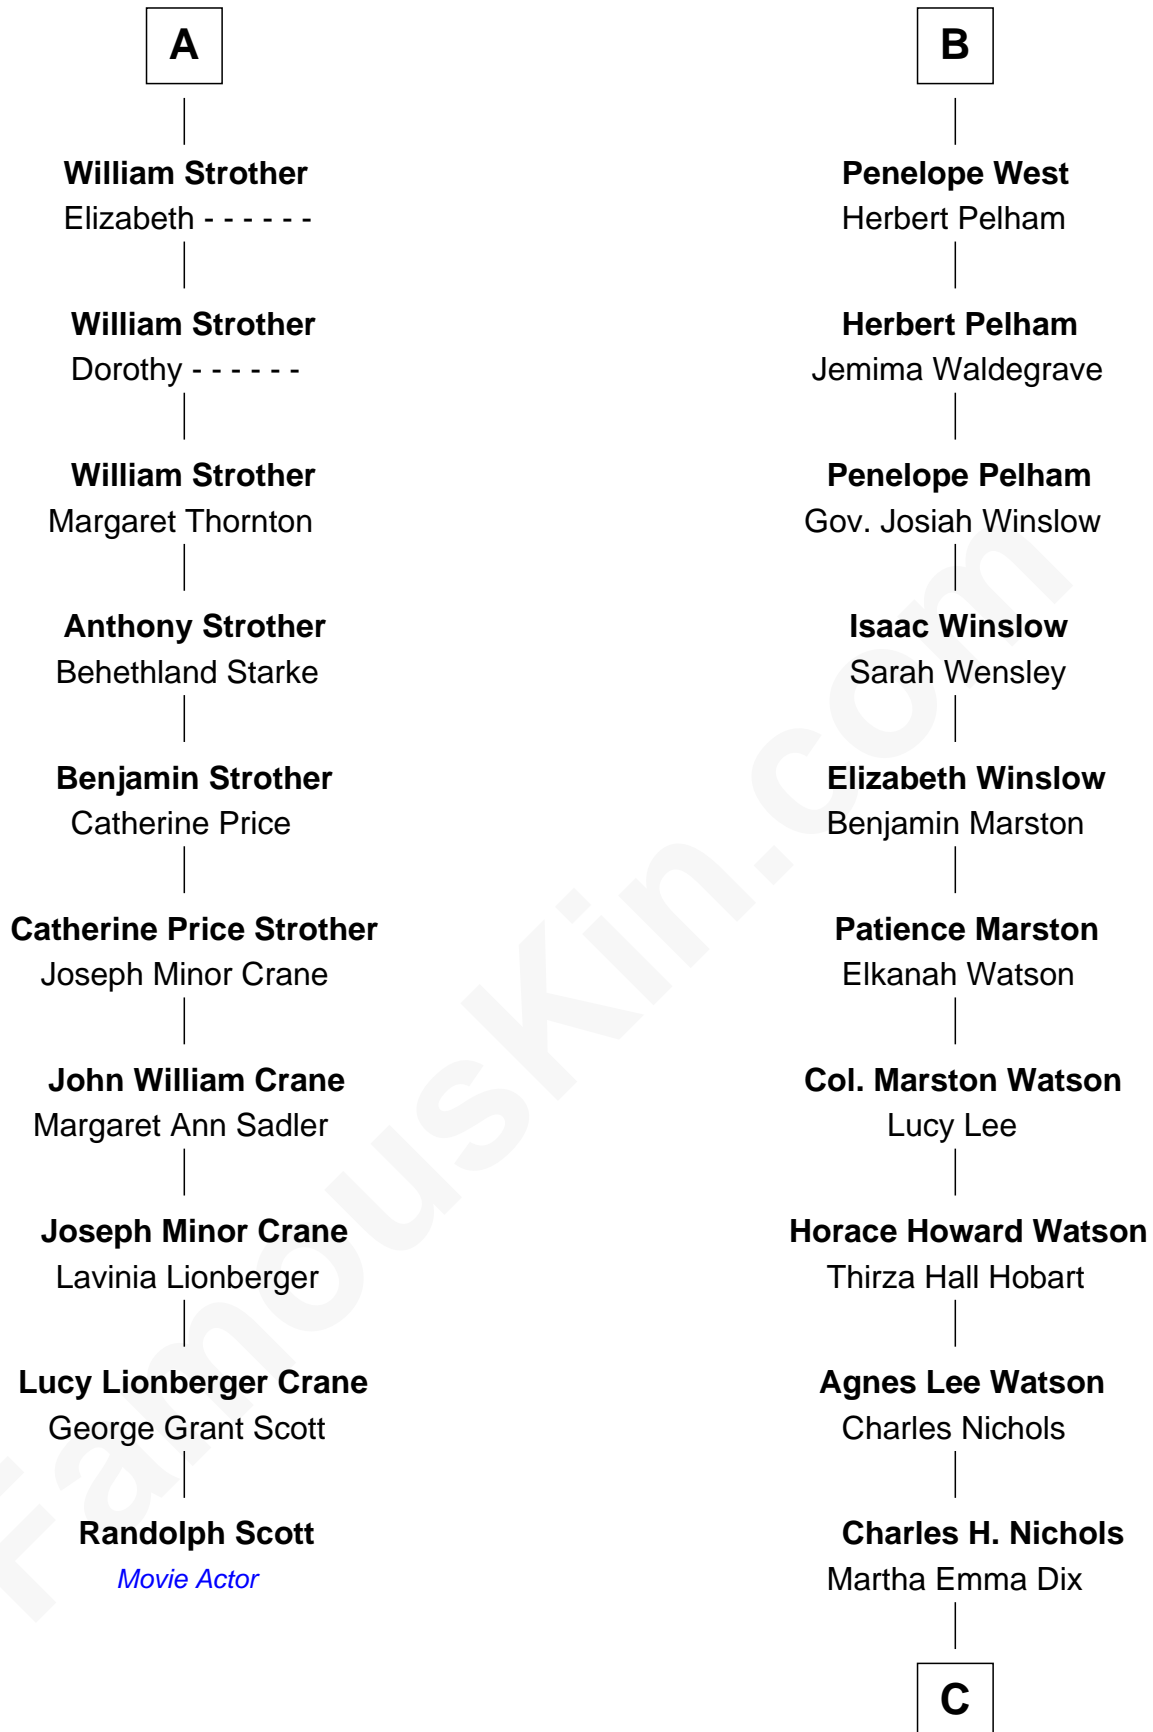

FamousKin.com
Relationship Chart of
Randolph Scott
Movie Actor

16th cousin 4 times removed of
John Cena
Movie Actor and WWE Pro Wrestler

C

Charles Nichols
Julia Ellen Skelton

Natalie Nichols
Ulysses John Lupien

Carol Frances Lupien
John Joseph Cena

John Cena
Actor and Pro Wrestler