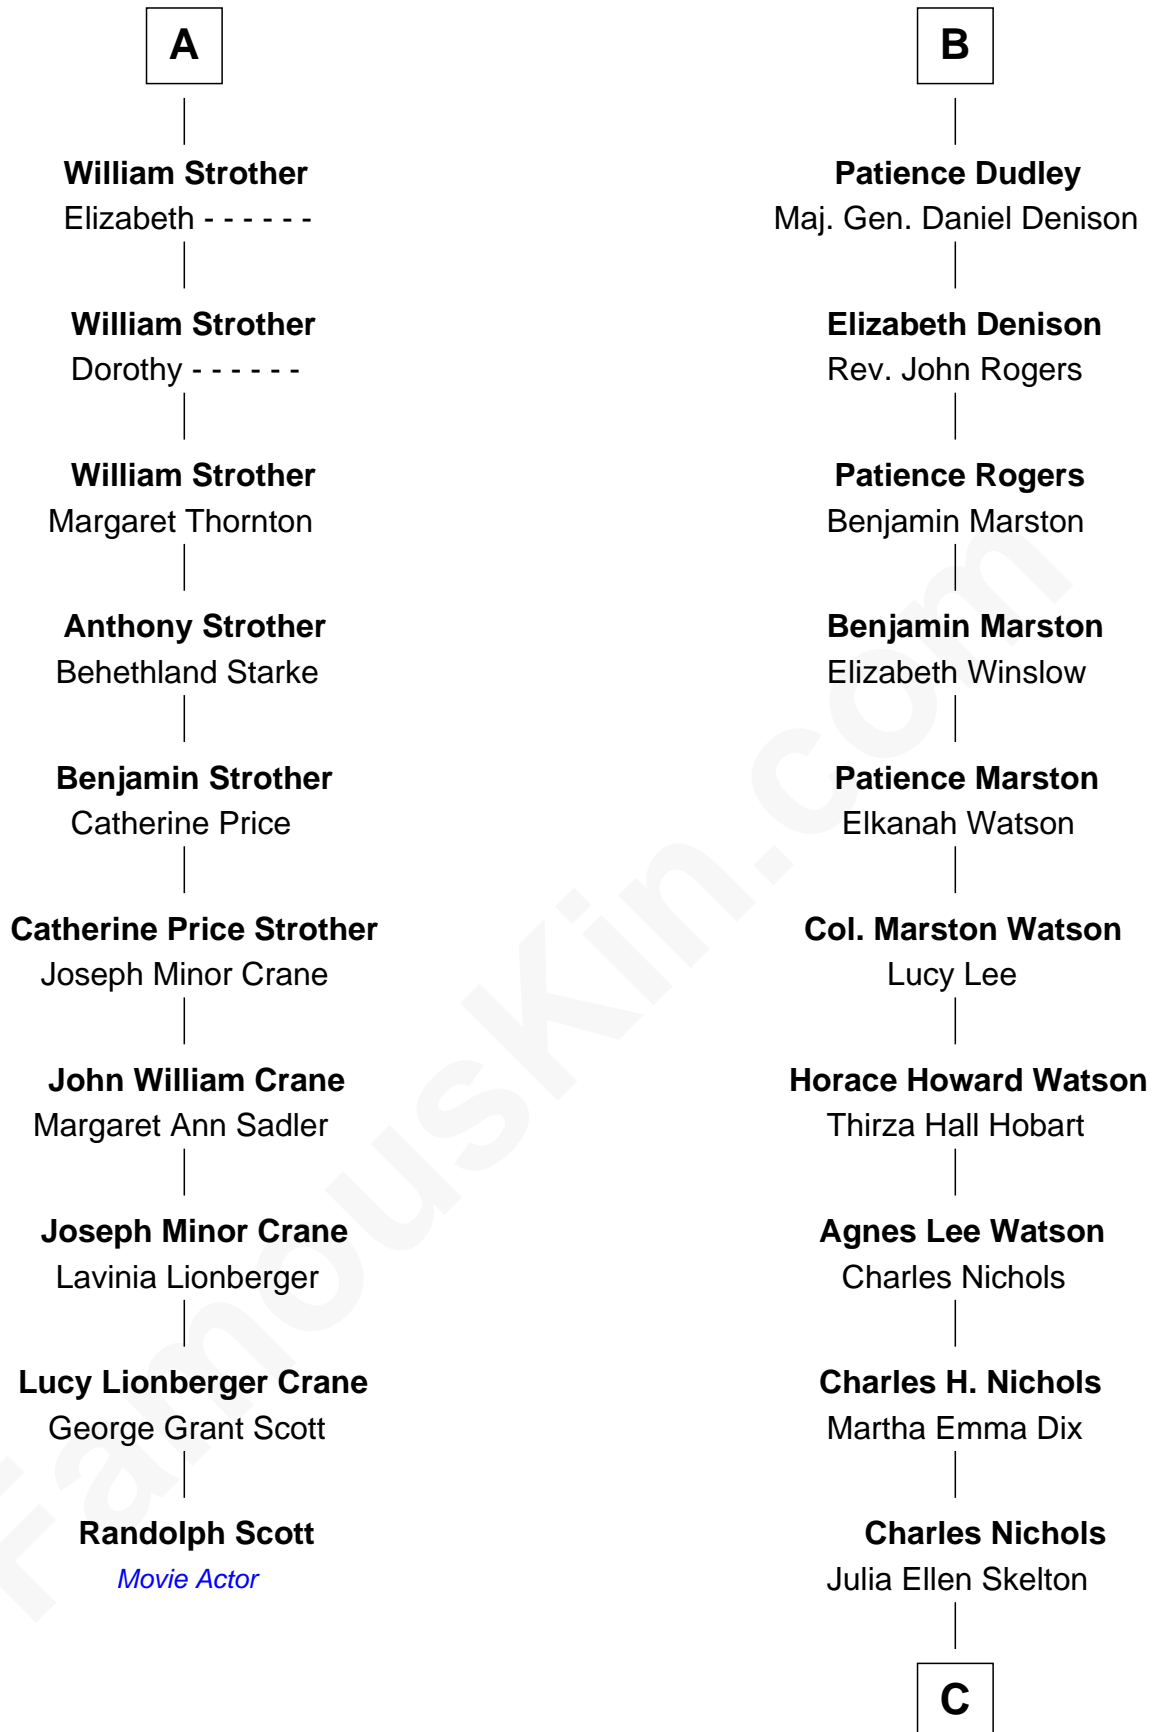

**FamousKin.com**  
**Relationship Chart of**  
**Randolph Scott**  
*Movie Actor*

**16th cousin 3 times removed of**  
**John Cena**  
*Movie Actor and WWE Pro Wrestler*

**C**

**Natalie Nichols**

Ulysses John Lupien

**Carol Frances Lupien**

John Joseph Cena

**John Cena**

*Actor and Pro Wrestler*

FamousKin.com