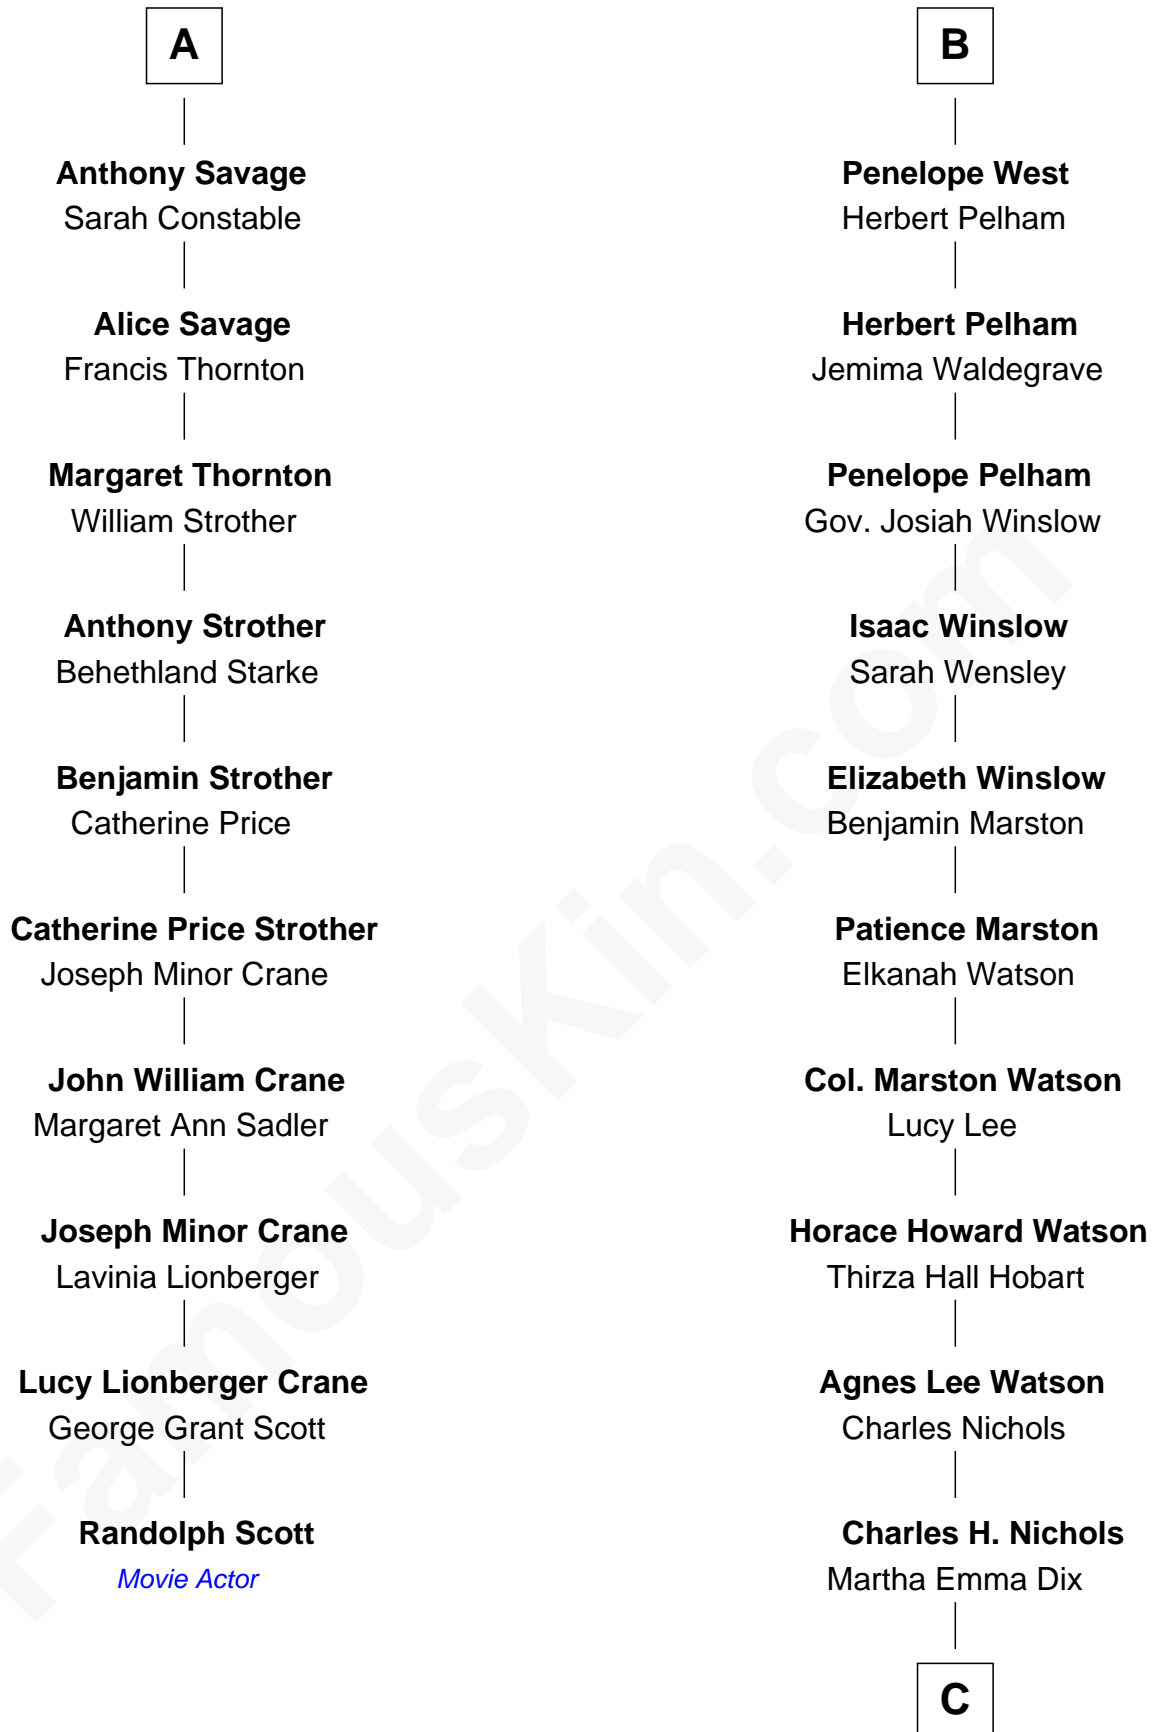

## Relationship Chart of

### Randolph Scott

Movie Actor

16th cousin 4 times removed of

**John Cena**  
Movie Actor and WWE Pro Wrestler

**C**

**Charles Nichols**  
Julia Ellen Skelton

**Natalie Nichols**  
Ulysses John Lupien

**Carol Frances Lupien**  
John Joseph Cena