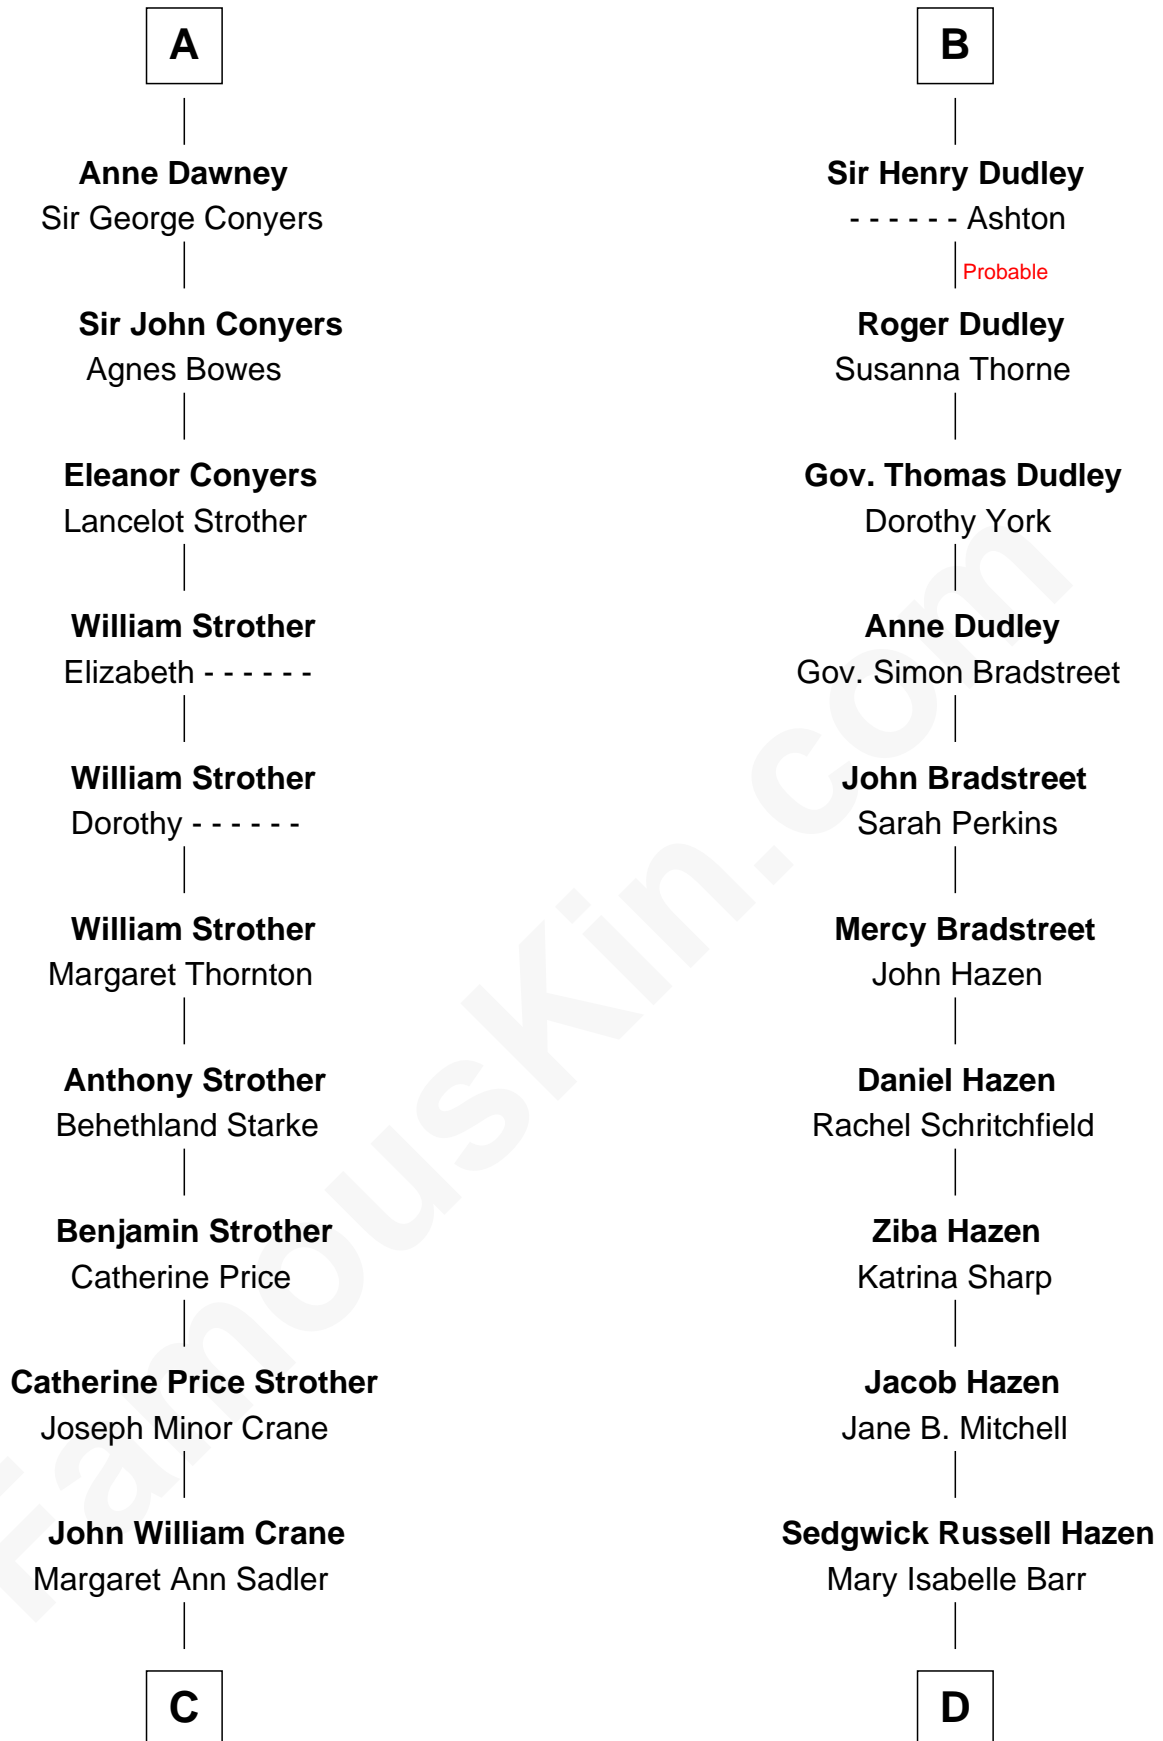

# FamousKin.com Relationship Chart of

**Randolph Scott**

*Movie Actor*

19th cousin 1 time removed of

**J. K. Simmons**

*TV and Movie Actor*

**Ralph de Stafford**

*with wife*  
Katherine de Hastang

**Beatrice de Stafford**

Thomas de Ros

**Margaret de Ros**

Sir Reynold Grey

**Margaret Grey**

Sir William Bonville

**William Bonville**

Elizabeth Harington

**William Bonville**

Katherine Neville

**Cecily Bonville**

Thomas Grey

**Cecily Grey**

Sir John Sutton

**B**

**C**

**Joseph Minor Crane**

Lavinia Lionberger

**Lucy Lionberger Crane**

George Grant Scott

**Randolph Scott**

*Movie Actor*

**D**

**Lewis Jacob Hazen**