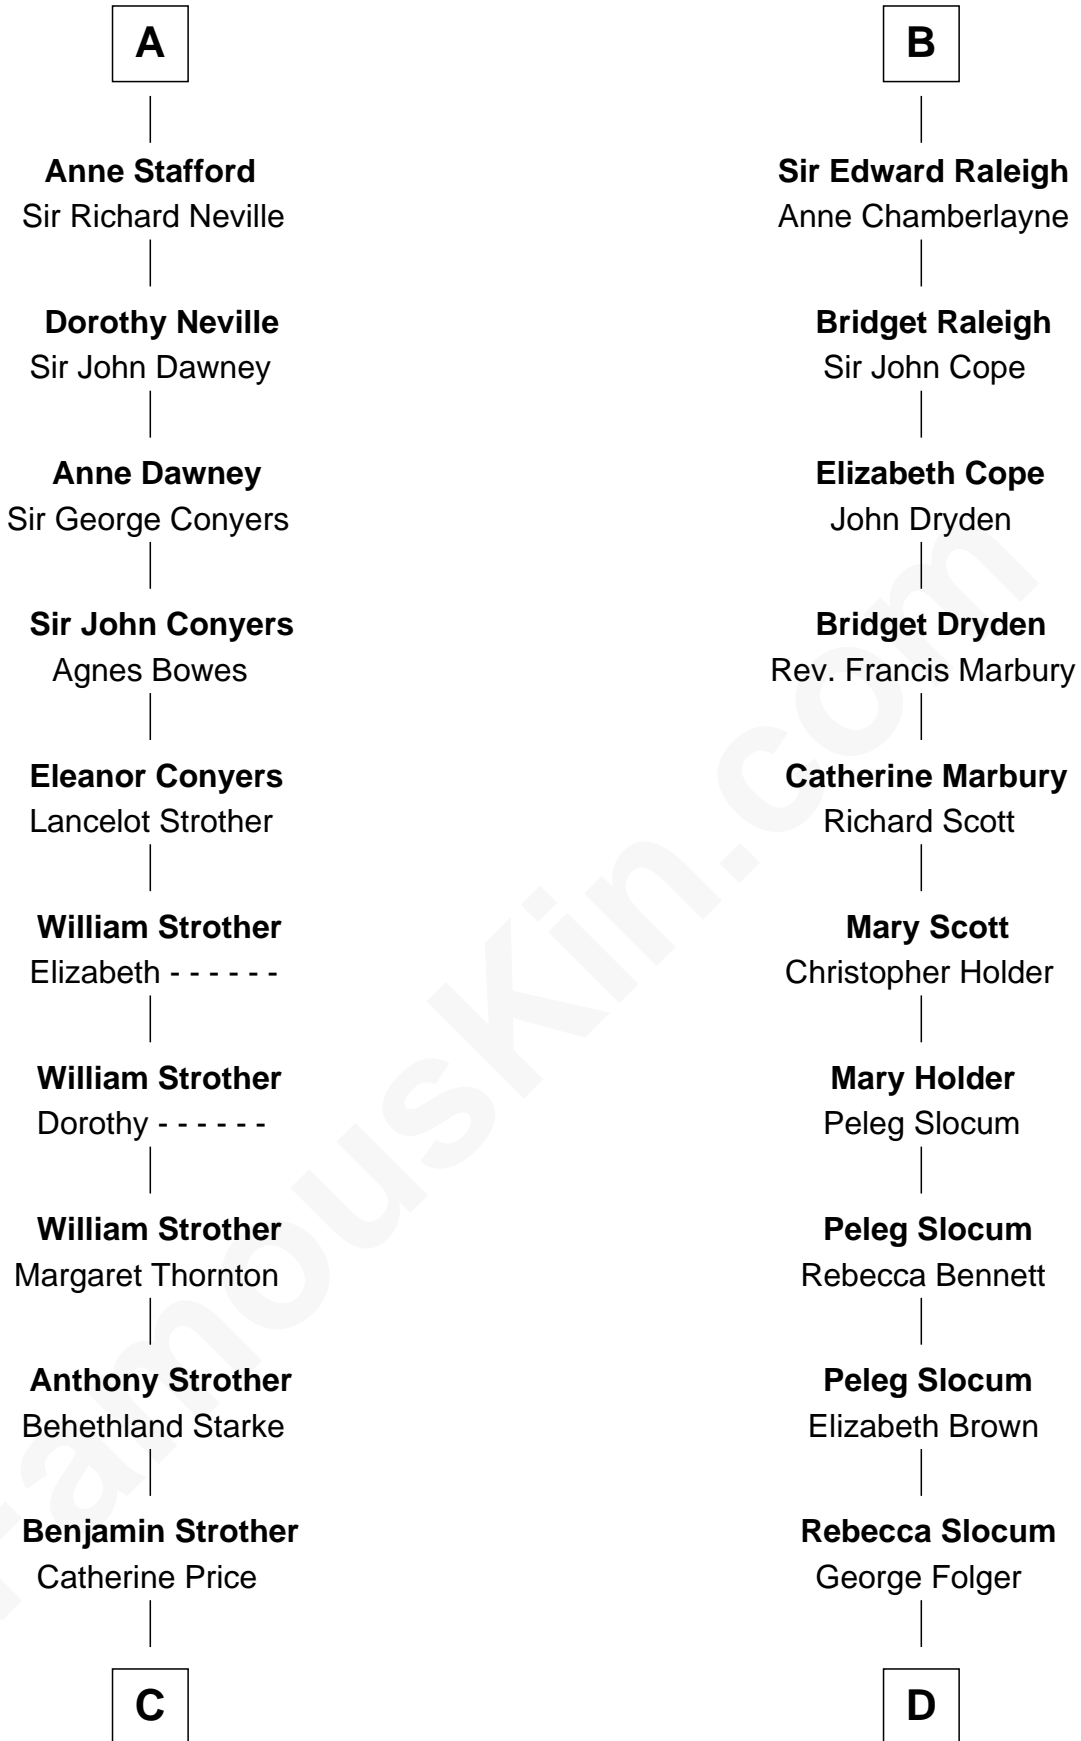

**FamousKin.com**  
**Relationship Chart of**  
**Randolph Scott**  
*Movie Actor*

19th cousin 2 times removed of

**Henry Clay Folger**

*Founder of Folger Shakespeare Library and Chairman of Standard Oil*

**Nicholas de Stafford**

**C**

**Catherine Price Strother**

Joseph Minor Crane

**John William Crane**

Margaret Ann Sadler

**Joseph Minor Crane**

Lavinia Lionberger

**Lucy Lionberger Crane**

George Grant Scott

**Randolph Scott**

*Movie Actor*

**D**

**Samuel Brown Folger**

Nancy F. Hiller

**Henry Clay Folger**

Eliza Jane Clark

**Henry Clay Folger**

*Chairman of Standard Oil*