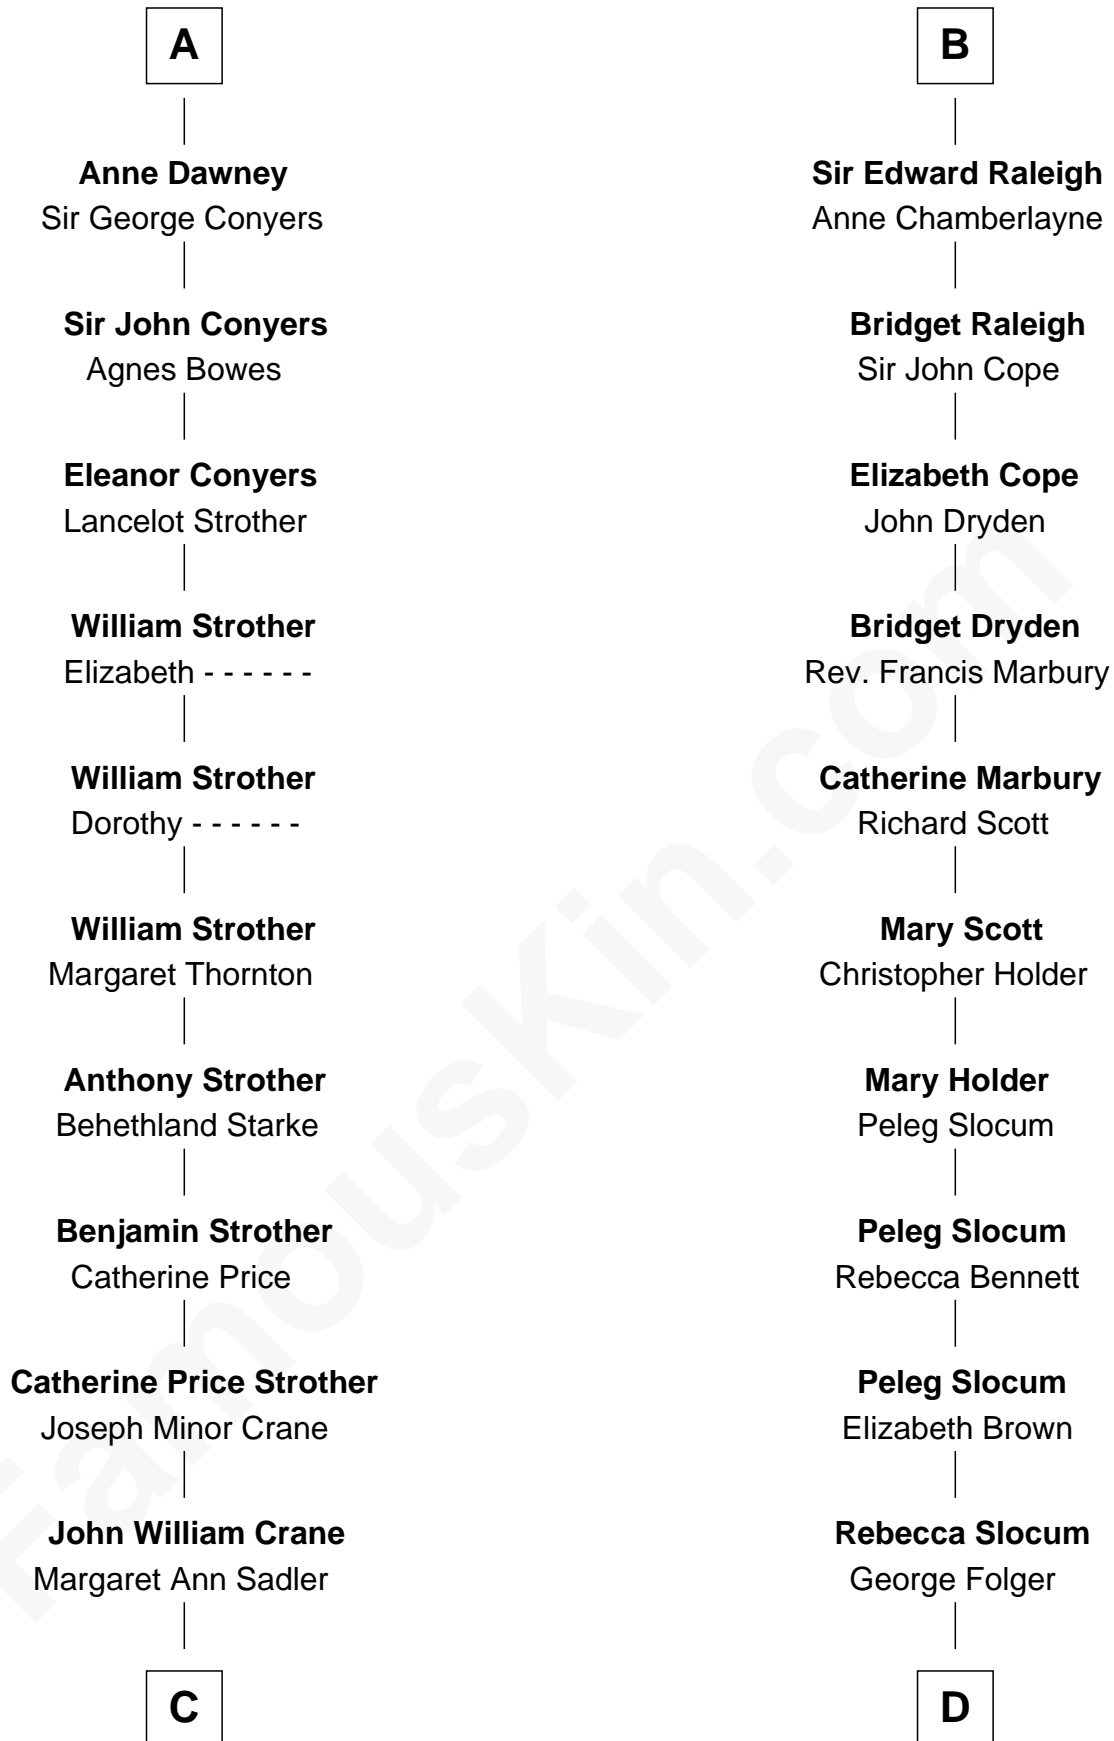

FamousKin.com Relationship Chart of

Randolph Scott

Movie Actor

19th cousin of

Henry Clay Folger

Founder of Folger Shakespeare Library and Chairman of Standard Oil

Sir Hugh I de Audley

Iseult de Mortimer

A

Hugh de Audley
Margaret de Clare

Margaret de Audley
Ralph de Stafford

Elizabeth de Stafford
John de Ferrers

Robert de Ferrers
Margaret Despencer

Phillippa Ferrers
Sir Thomas Greene

Elizabeth Greene
William Raleigh

Sir Edward Raleigh
Margaret Verney

B

C

Joseph Minor Crane

Lavinia Lionberger

Lucy Lionberger Crane

George Grant Scott

Randolph Scott