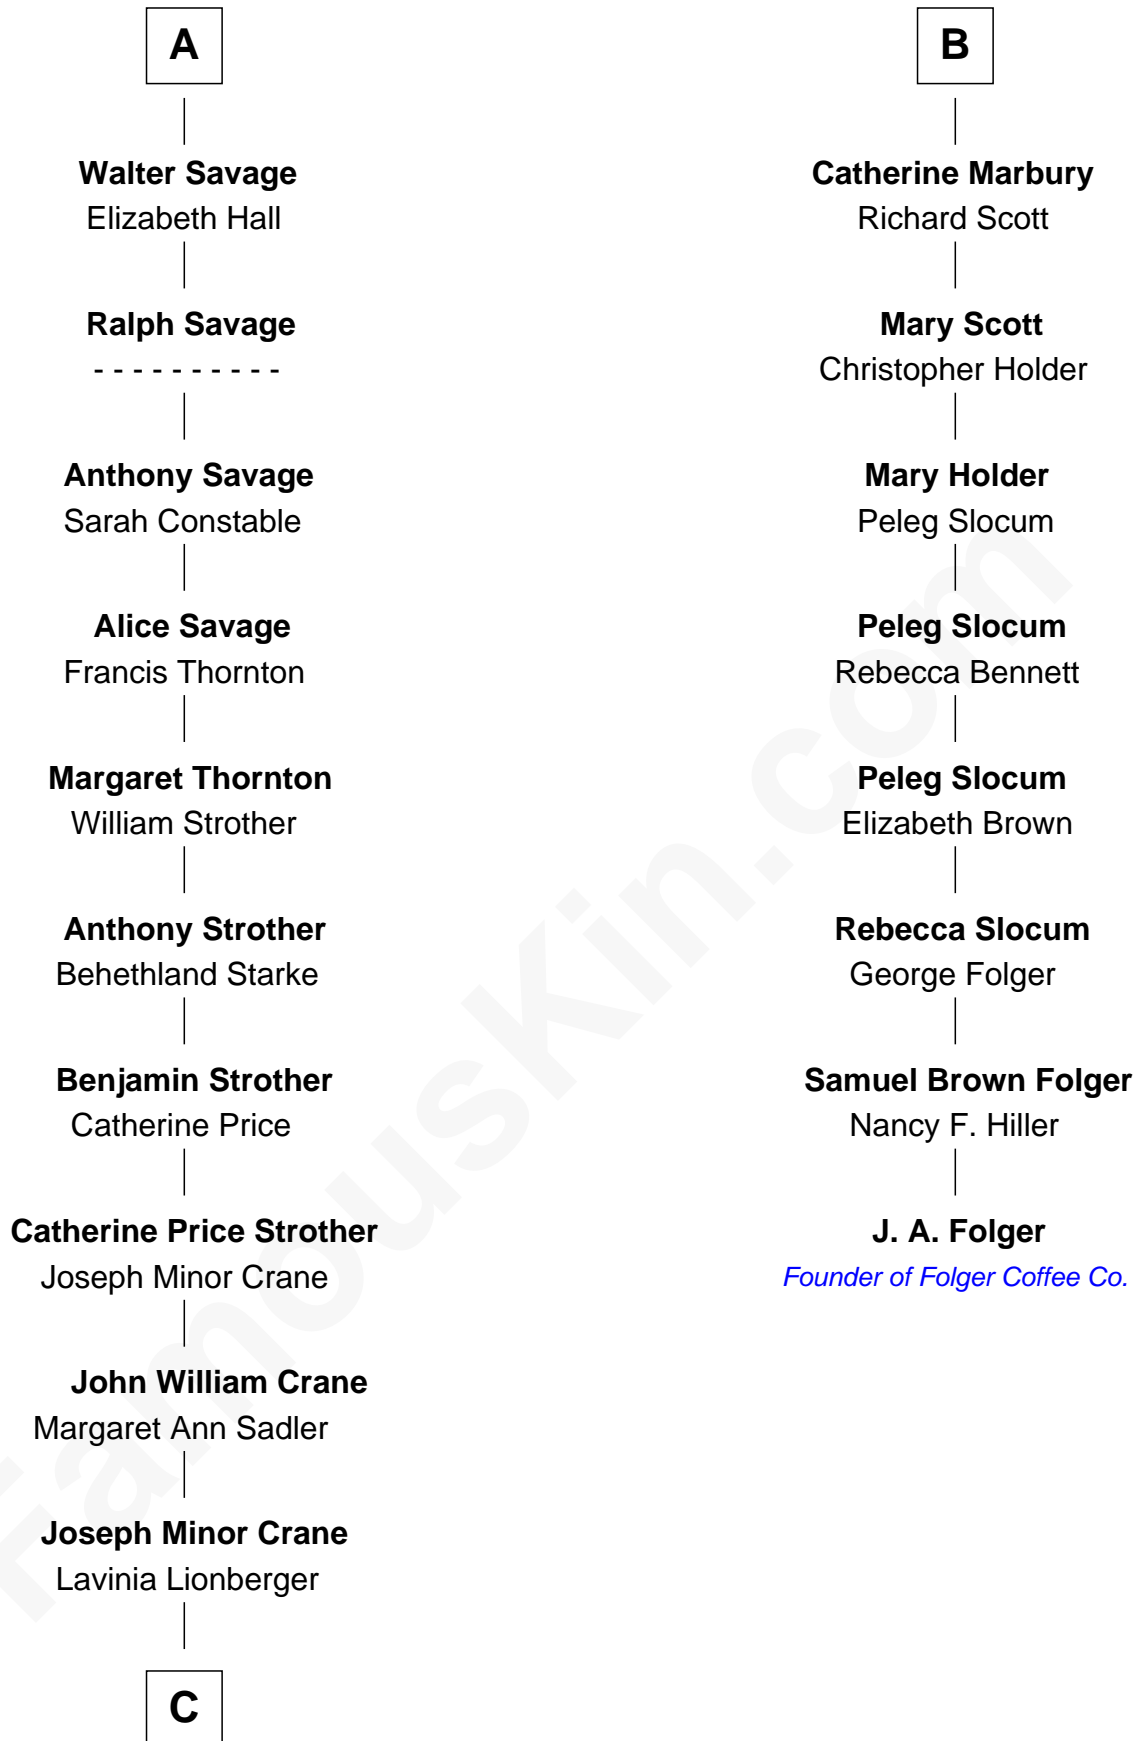

**FamousKin.com**  
**Relationship Chart of**  
**Randolph Scott**  
*Movie Actor*

14th cousin 4 times removed of

**J. A. Folger**  
*Founder of Folger Coffee Company*

**C**

—  
**Lucy Lionberger Crane**

George Grant Scott

—  
**Randolph Scott**

*Movie Actor*

FamousKin.com