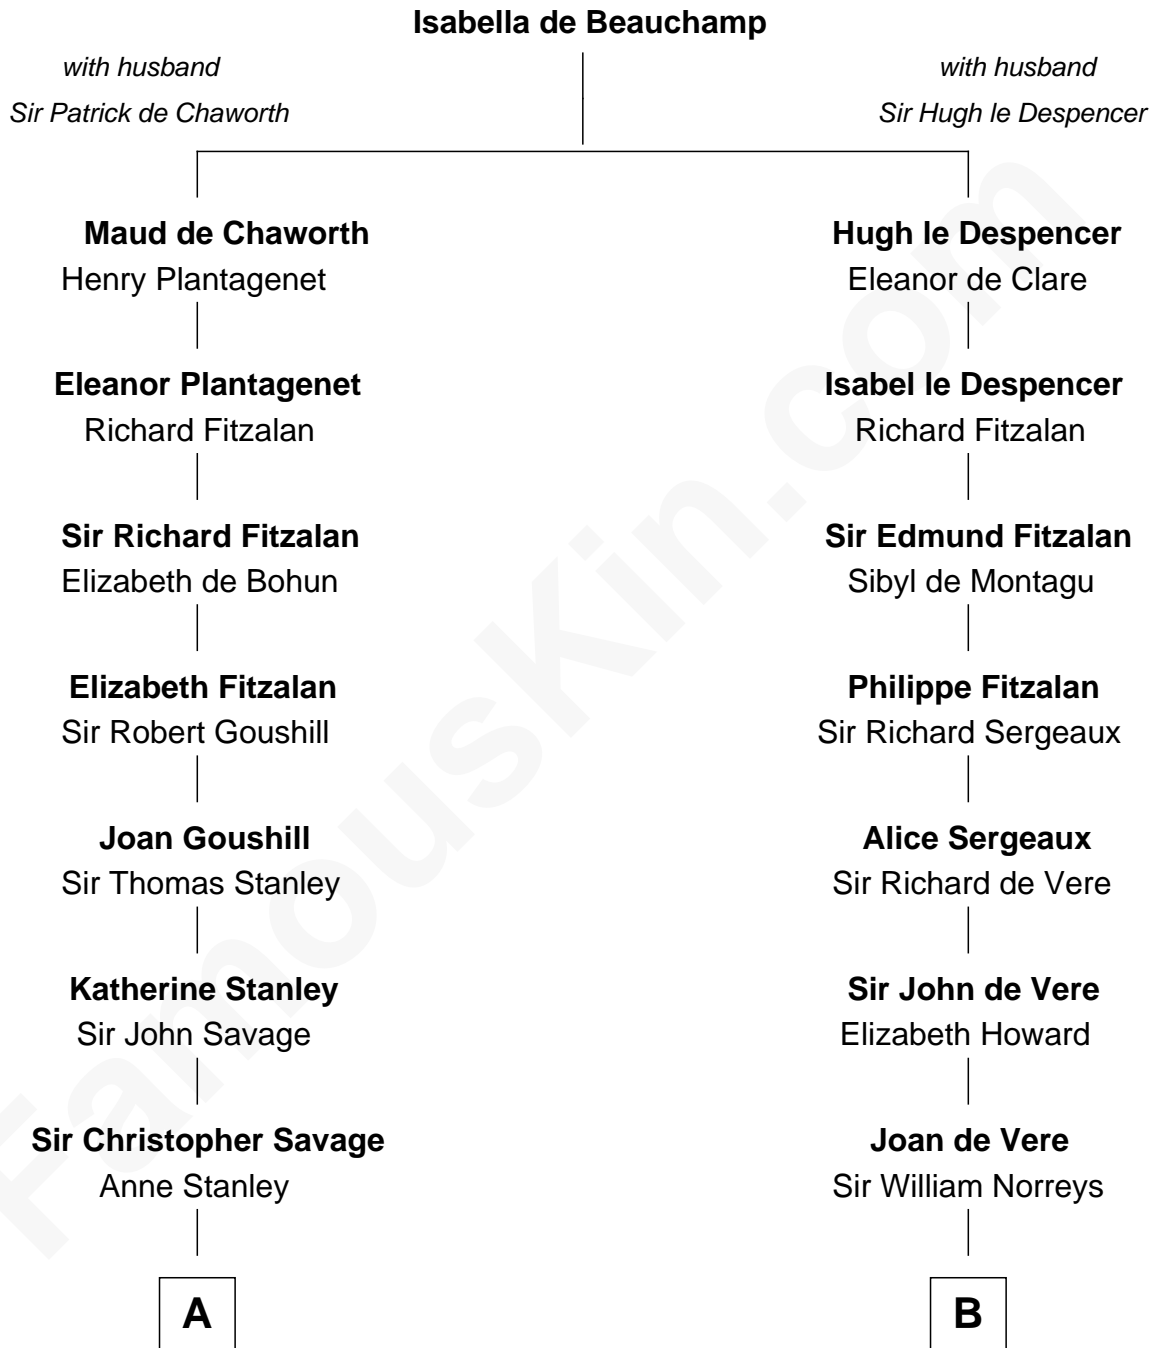

FamousKin.com
Relationship Chart of
Randolph Scott
Movie Actor

16th cousin 4 times removed of

Samuel Howard
Boston Tea Party Participant

C

—
John William Crane

Margaret Ann Sadler

—
Joseph Minor Crane

Lavinia Lionberger

—
Lucy Lionberger Crane

George Grant Scott

—
Randolph Scott

Movie Actor

FamousKin.com