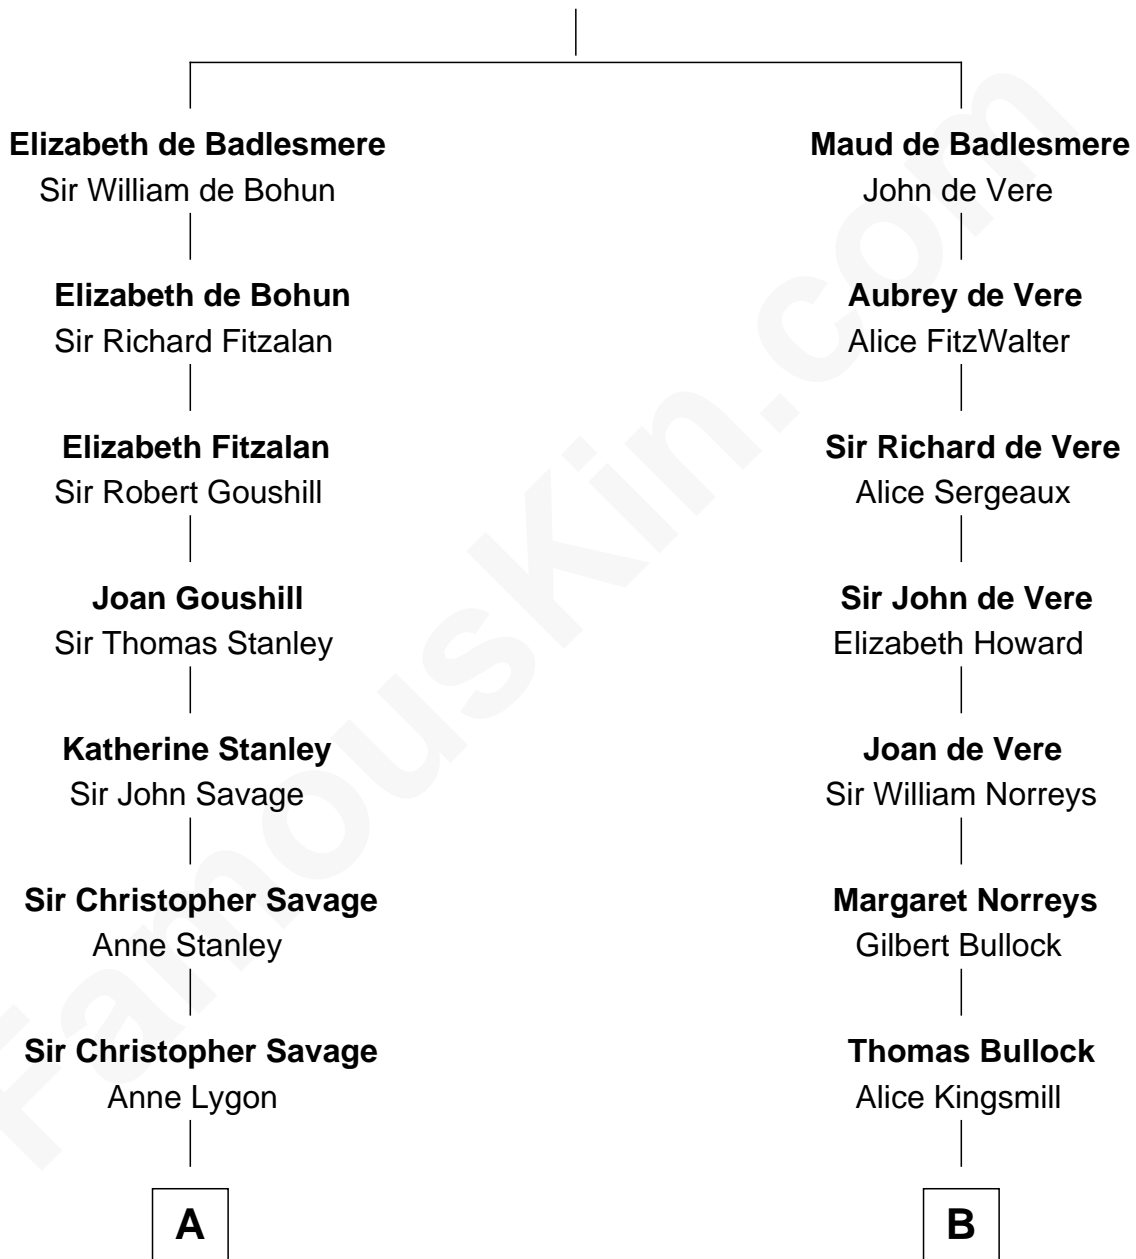

FamousKin.com
Relationship Chart of
Randolph Scott
Movie Actor

14th cousin 5 times removed of

Samuel Howard
Boston Tea Party Participant

Bartholomew de Badlesmere
 Margaret de Clare

C

—
Joseph Minor Crane

Lavinia Lionberger

—
Lucy Lionberger Crane

George Grant Scott

—
Randolph Scott

Movie Actor

FamousKin.com