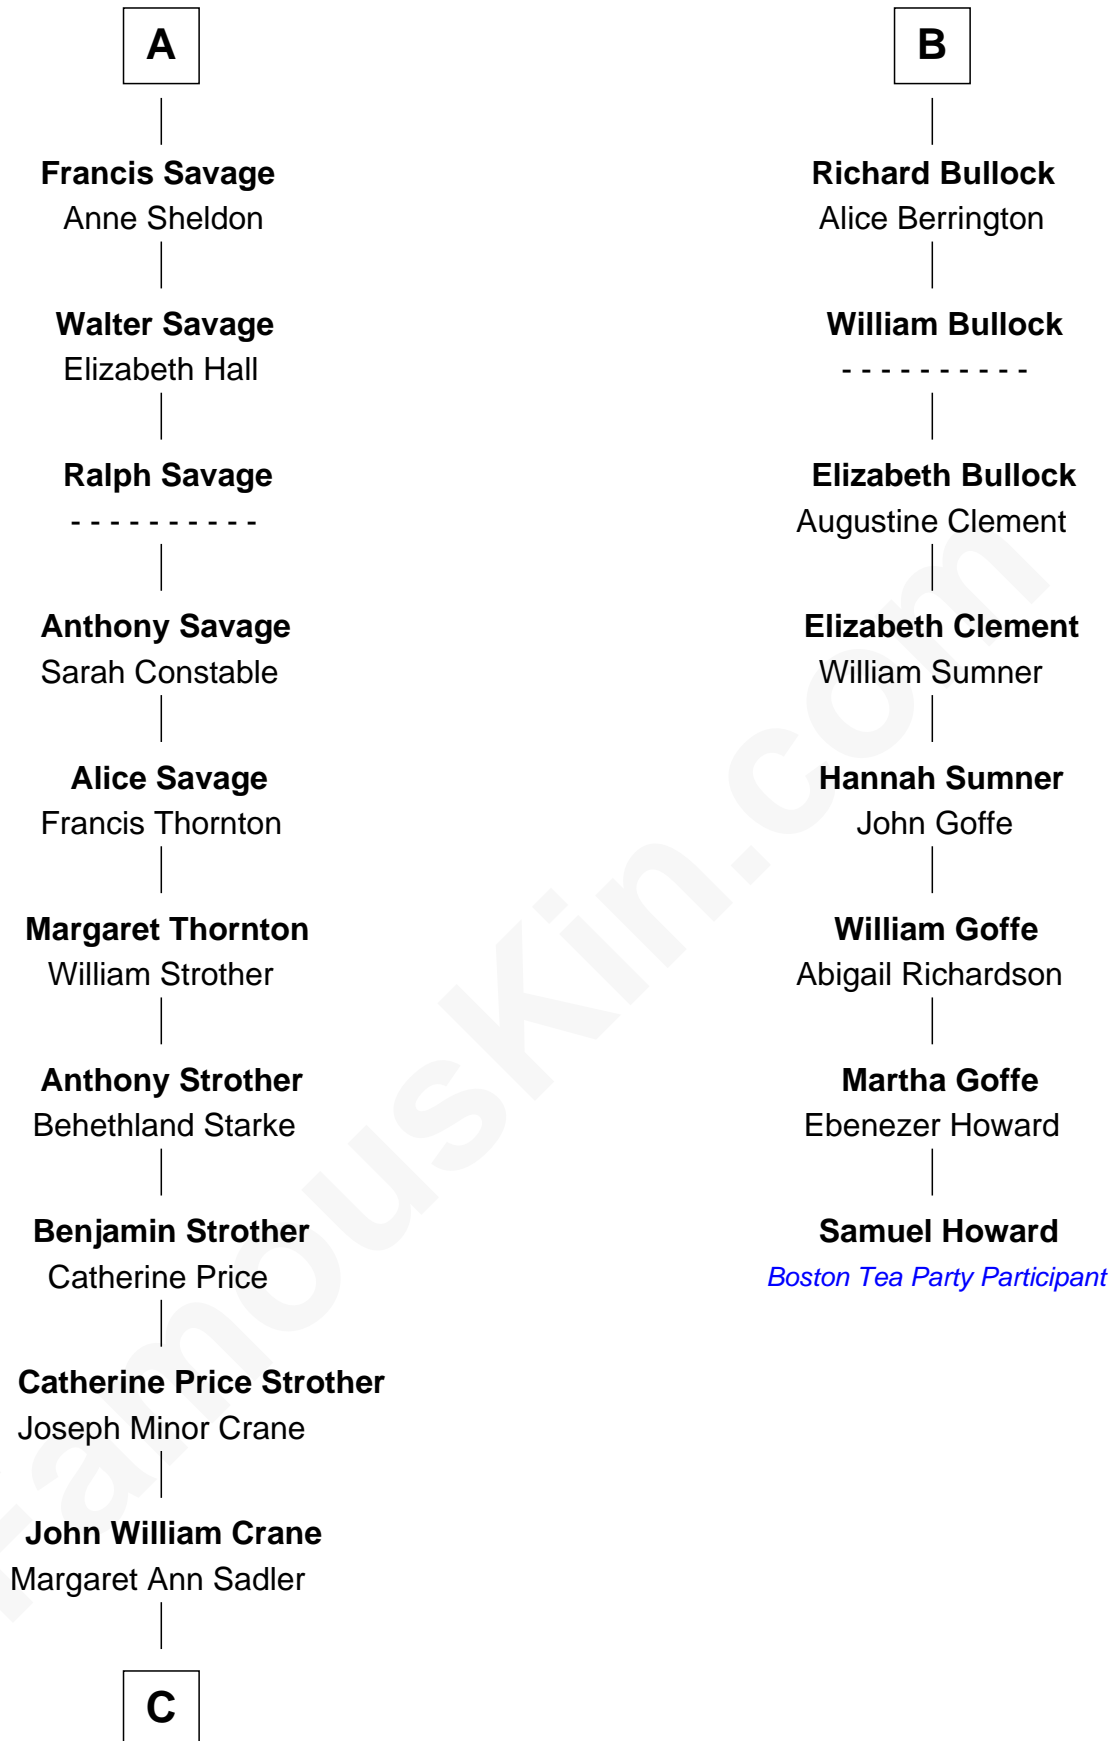

FamousKin.com
Relationship Chart of
Randolph Scott
Movie Actor

14th cousin 5 times removed of

Samuel Howard
Boston Tea Party Participant

Bartholomew de Badlesmere
 Margaret de Clare

C

—
Joseph Minor Crane

Lavinia Lionberger

—
Lucy Lionberger Crane

George Grant Scott

—
Randolph Scott

Movie Actor

FamousKin.com