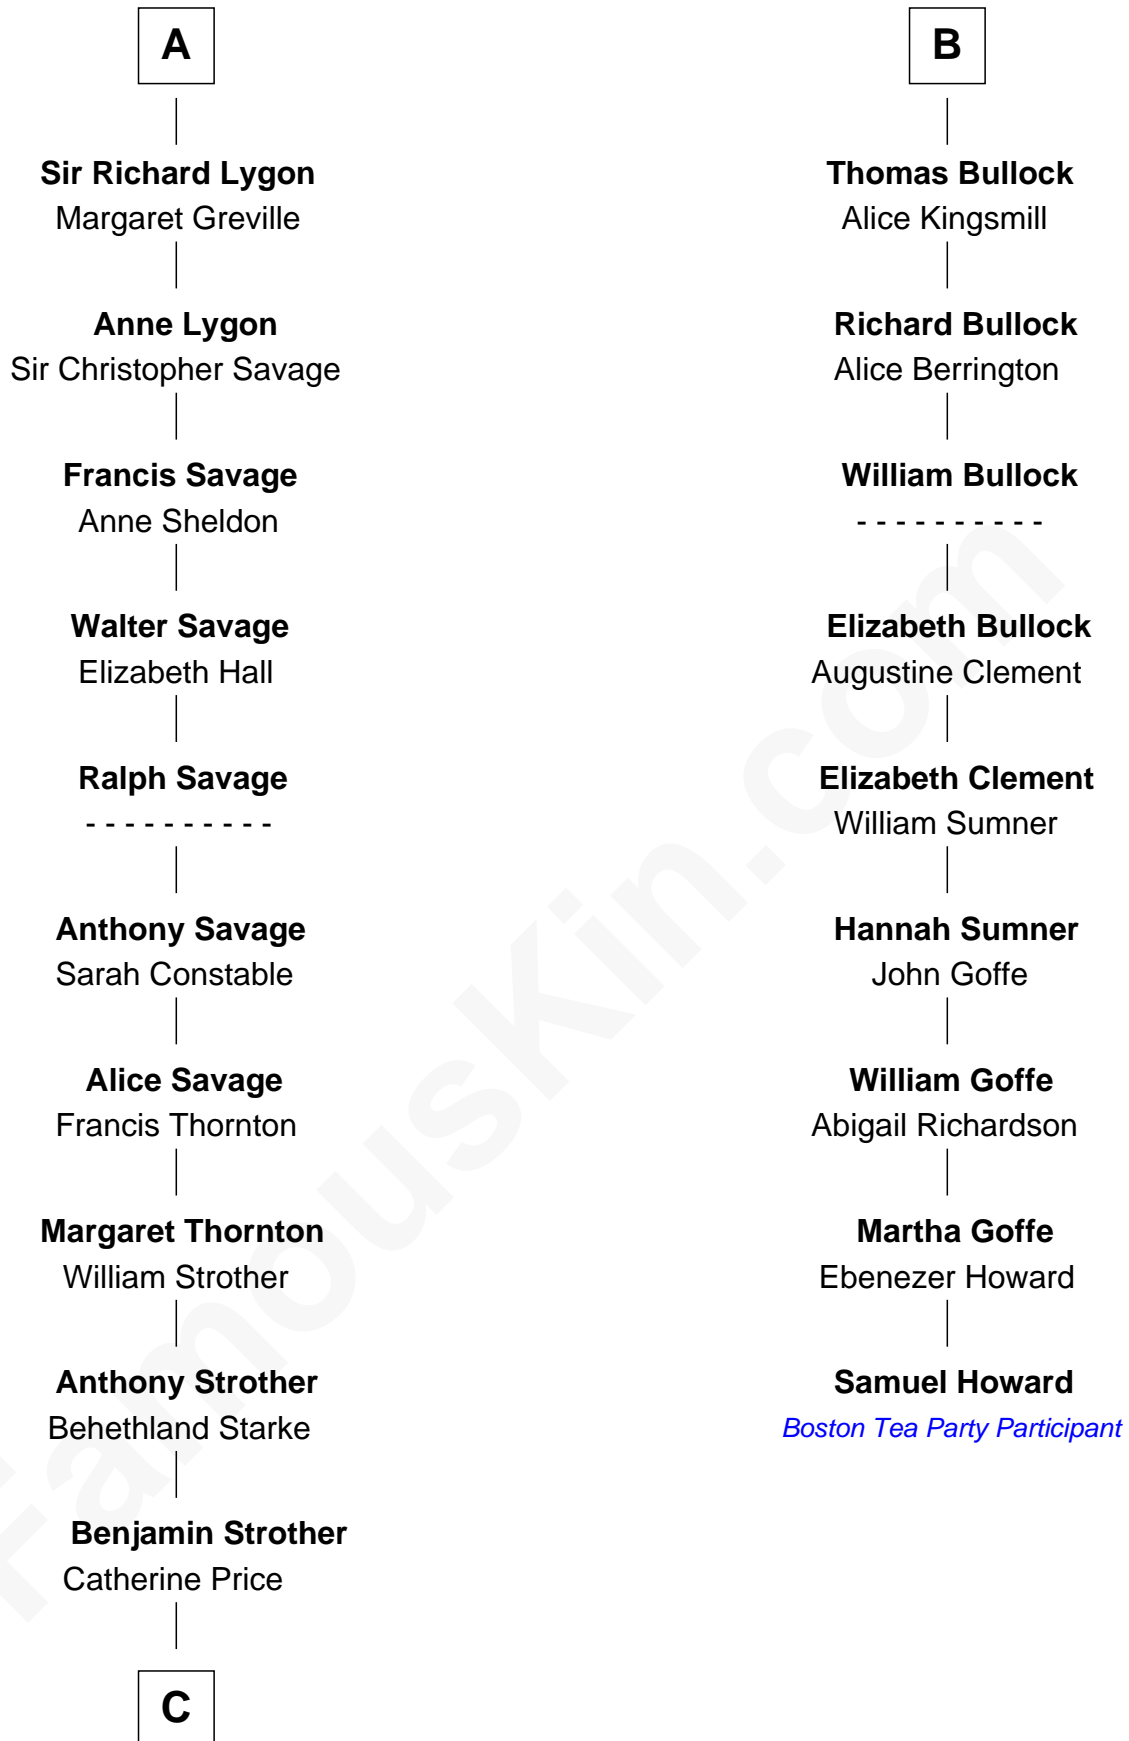

FamousKin.com
Relationship Chart of
Randolph Scott
Movie Actor

15th cousin 6 times removed of

Samuel Howard
Boston Tea Party Participant

C

—
Catherine Price Strother

Joseph Minor Crane

—
John William Crane

Margaret Ann Sadler

—
Joseph Minor Crane

Lavinia Lionberger

—
Lucy Lionberger Crane

George Grant Scott

—
Randolph Scott

Movie Actor

FamousKin.com