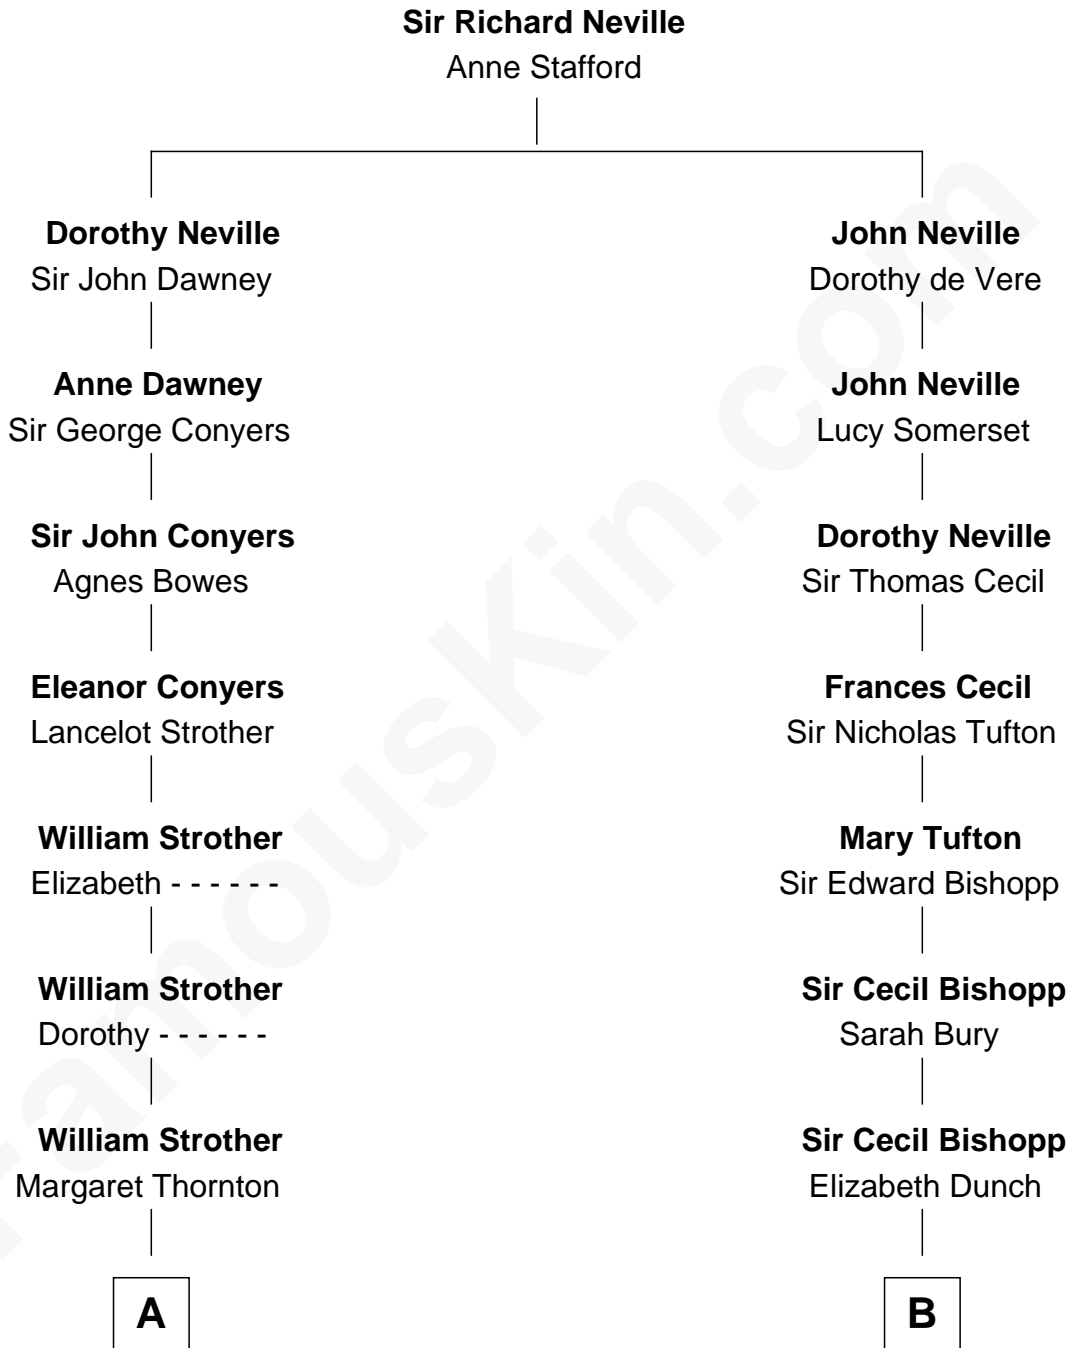

FamousKin.com
Relationship Chart of
Randolph Scott
Movie Actor

13th cousin 3 times removed of
Cara Delevingne
Fashion Model and Movie Actress

A

Anthony Strother
Behethland Starke

Benjamin Strother
Catherine Price

Catherine Price Strother
Joseph Minor Crane

John William Crane
Margaret Ann Sadler

Joseph Minor Crane
Lavinia Lionberger

Lucy Lionberger Crane
George Grant Scott

Randolph Scott
Movie Actor

B

Sir Cecil Bishopp
Anne Boscawen