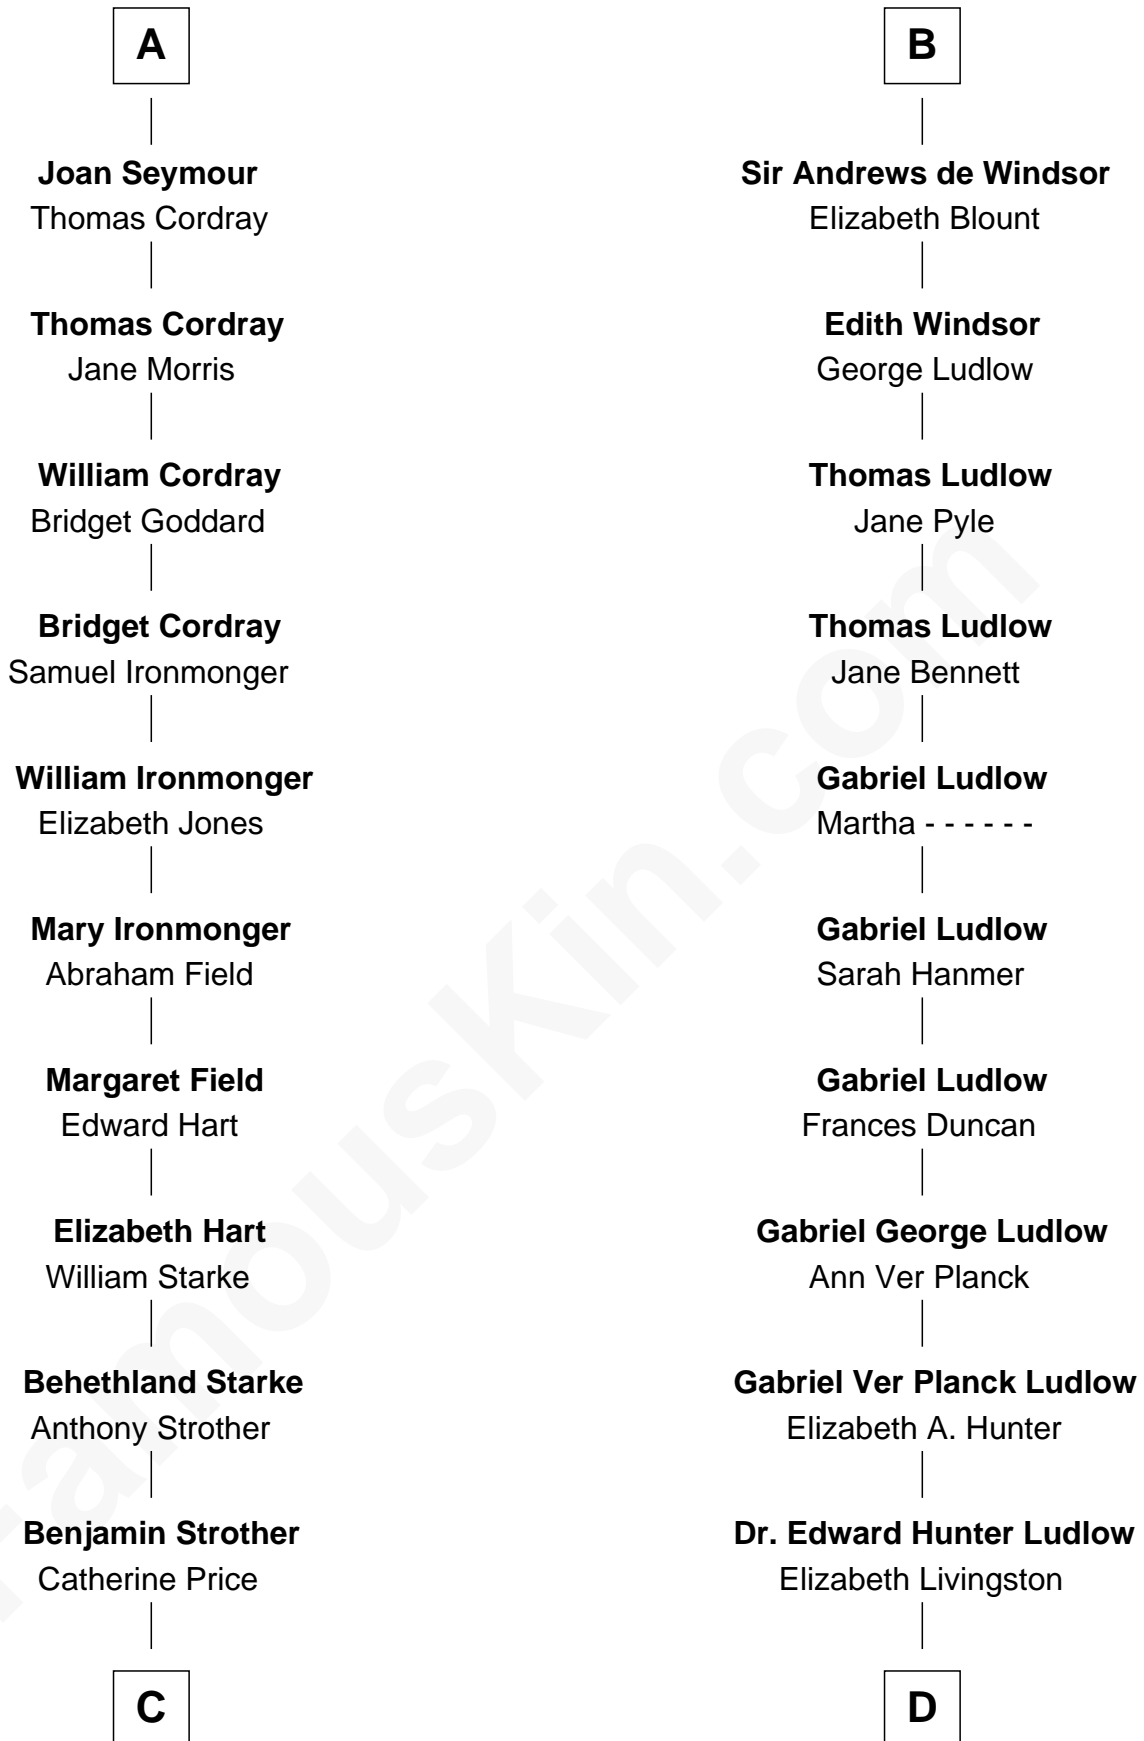

FamousKin.com
Relationship Chart of
Randolph Scott
Movie Actor

19th cousin 2 times removed of

Eleanor Roosevelt
First Lady of President Franklin D. Roosevelt

Sir Hugh de Courtenay
 Eleanor le Despencer

C

Catherine Price Strother

Joseph Minor Crane

John William Crane

Margaret Ann Sadler

Joseph Minor Crane

Lavinia Lionberger

Lucy Lionberger Crane

George Grant Scott

Randolph Scott

Movie Actor

D

Mary Livingston Ludlow

Valentine Gill Hall

Anna Rebecca Hall

Elliott Roosevelt

Eleanor Roosevelt

First Lady of Franklin Roosevelt