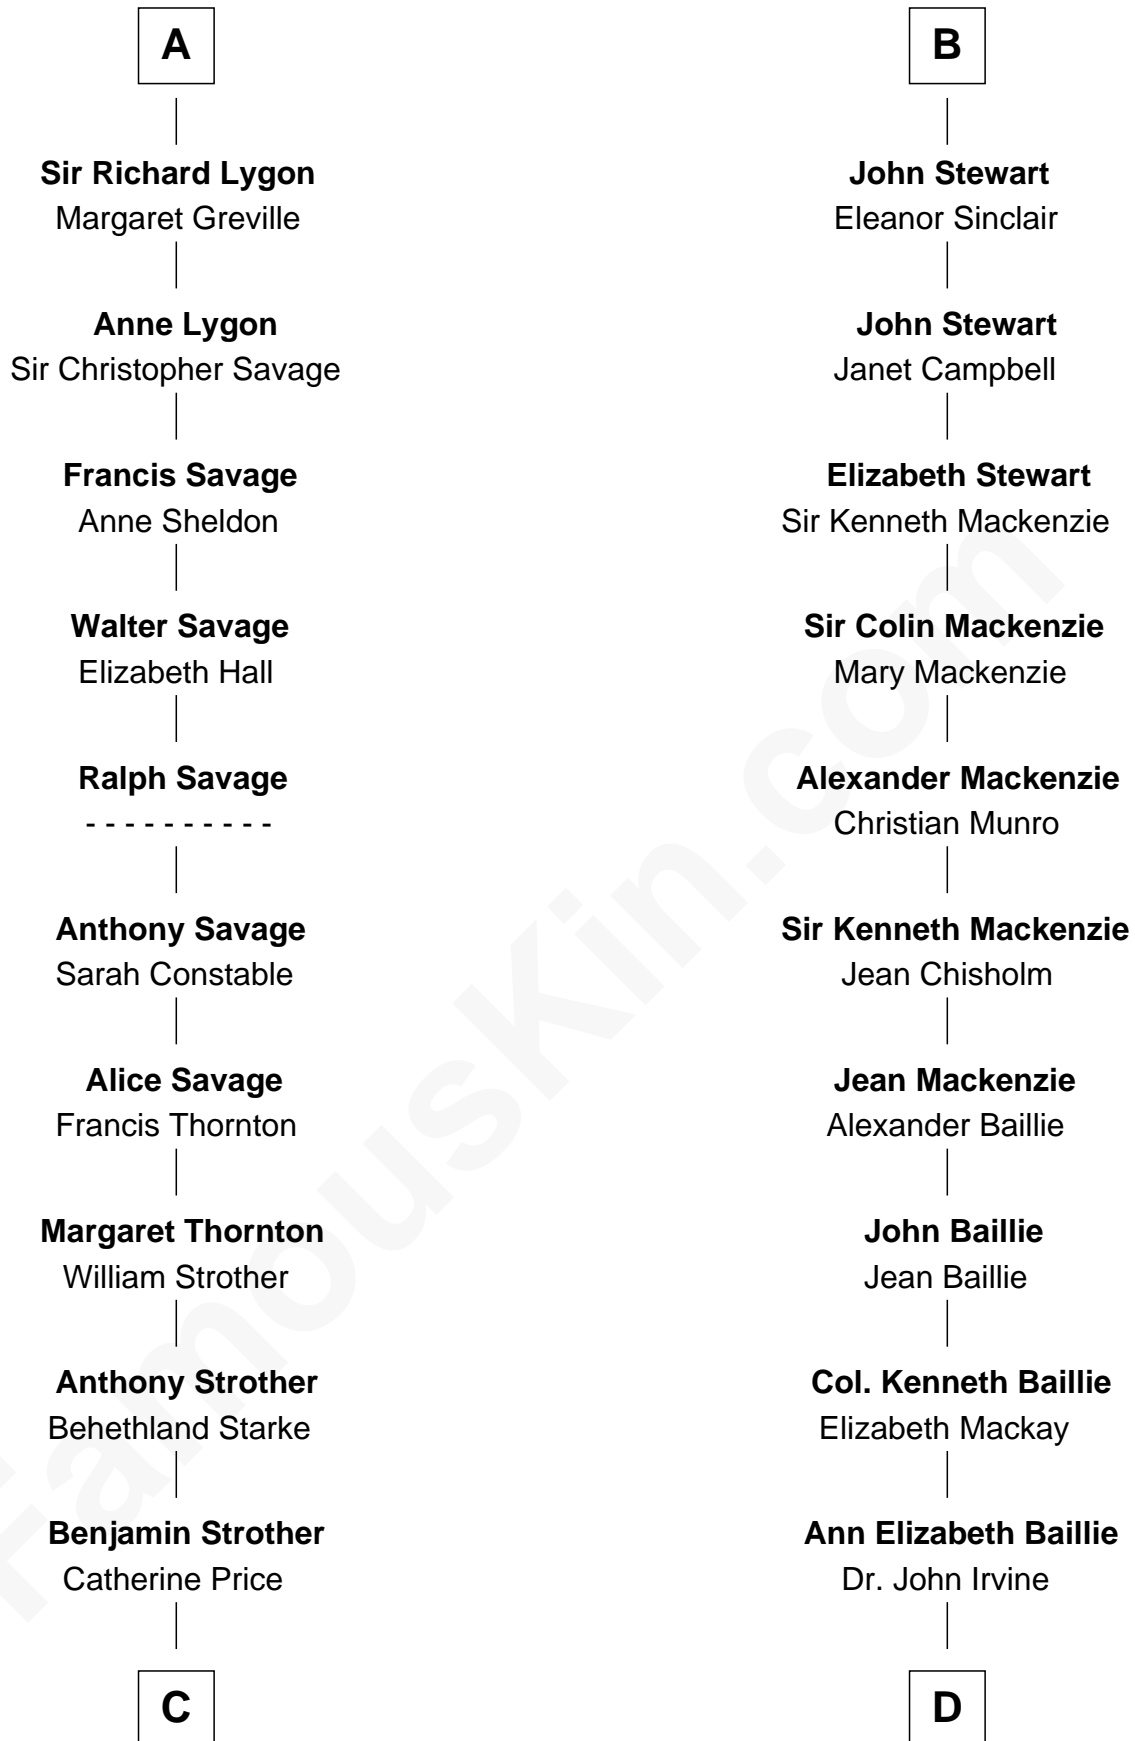

FamousKin.com

Relationship Chart of

Randolph Scott

Movie Actor

21st cousin of

Eleanor Roosevelt

First Lady of President Franklin D. Roosevelt

C

Catherine Price Strother

Joseph Minor Crane

John William Crane

Margaret Ann Sadler

Joseph Minor Crane

Lavinia Lionberger

Lucy Lionberger Crane

George Grant Scott