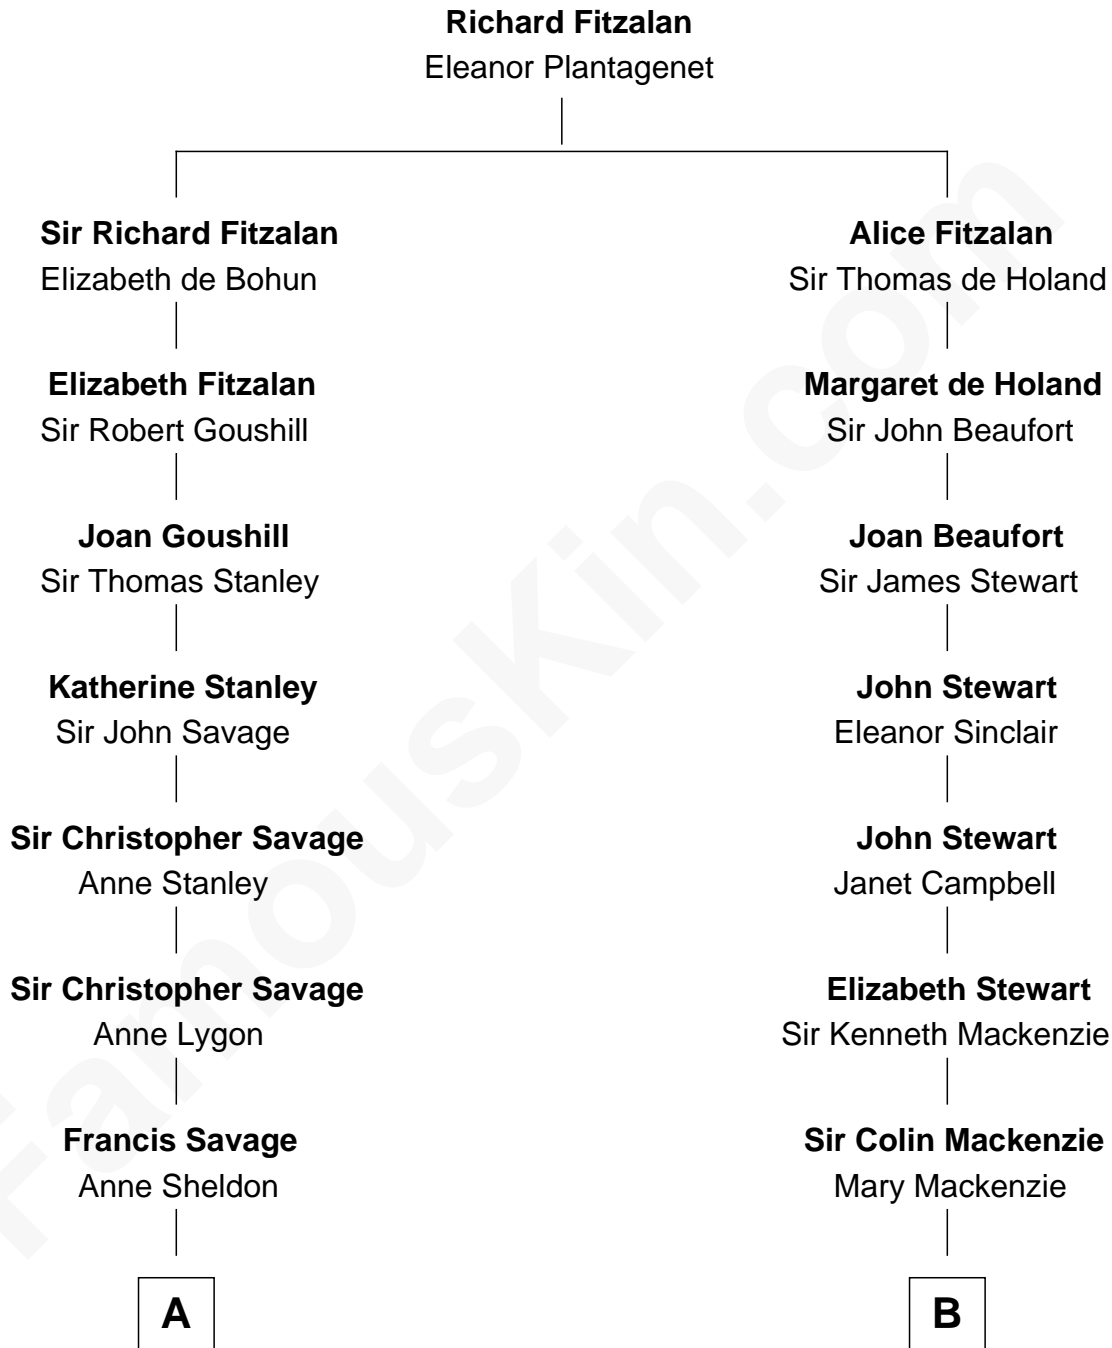

**FamousKin.com**  
**Relationship Chart of**  
**Randolph Scott**  
*Movie Actor*

16th cousin 2 times removed of  
**Theodore Roosevelt**  
*26th U.S. President*

**C**

—  
**Lucy Lionberger Crane**

George Grant Scott

—  
**Randolph Scott**

*Movie Actor*

FamousKin.com