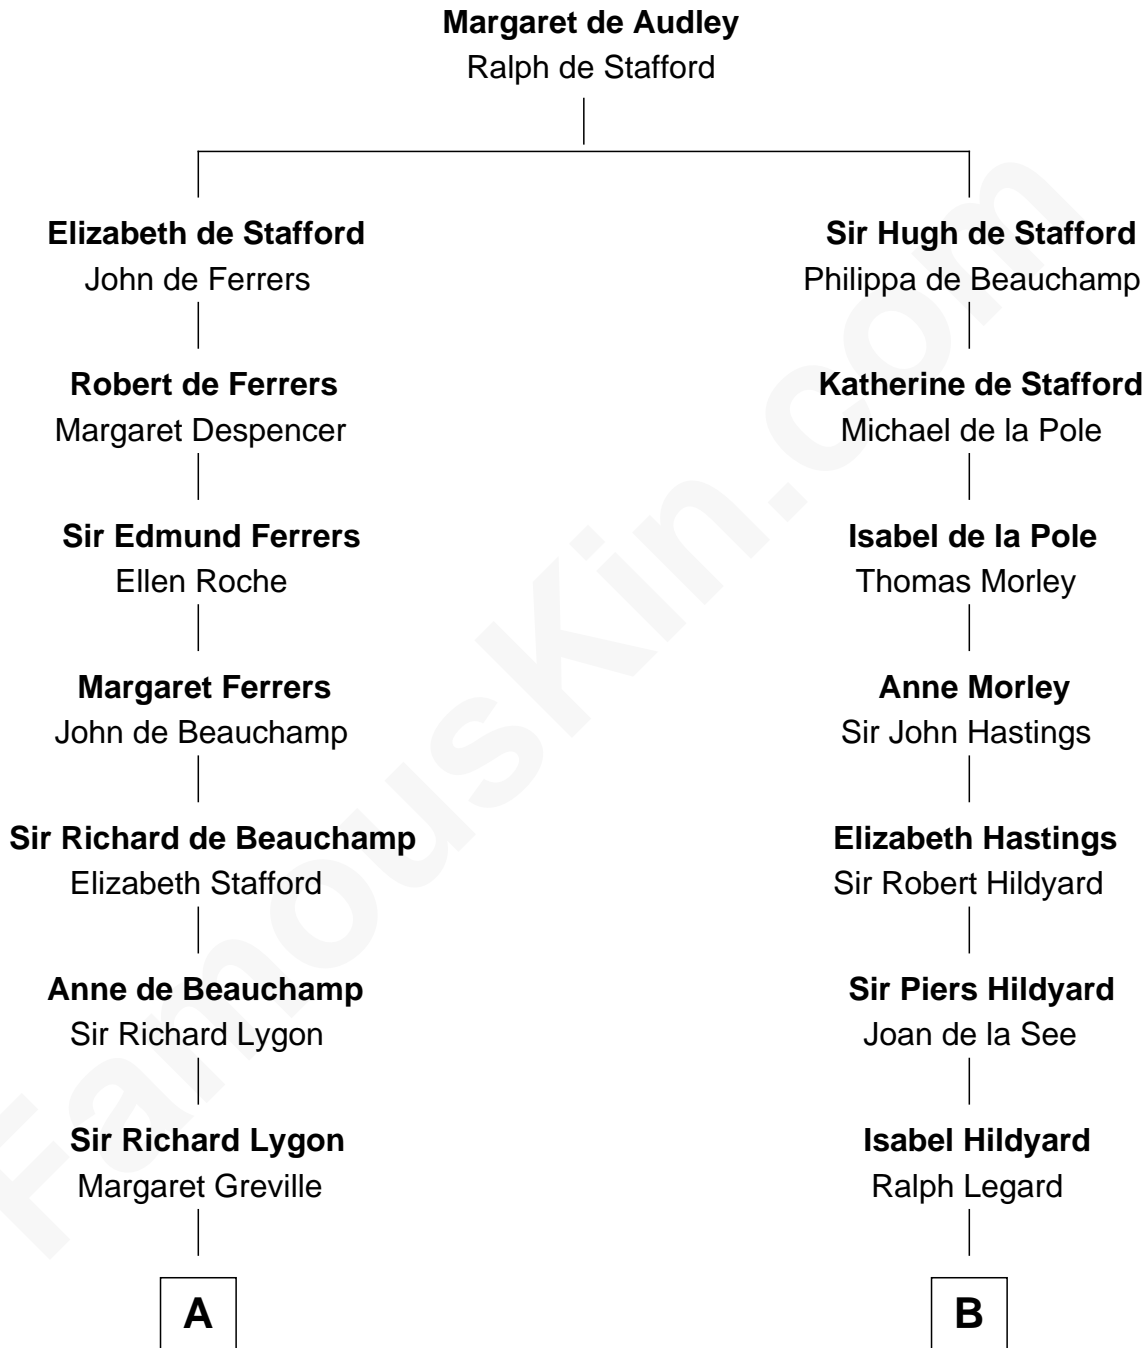

FamousKin.com
Relationship Chart of
Randolph Scott
Movie Actor

19th cousin 1 time removed of

Alice (Lee) Roosevelt
First Wife of President Theodore Roosevelt

C

John William Crane
Margaret Ann Sadler

Joseph Minor Crane
Lavinia Lionberger

Lucy Lionberger Crane
George Grant Scott

Randolph Scott
Movie Actor

D

John Clarke Lee
Harriet Paine Rose

George Cabot Lee
Caroline Watts Haskell

Alice (Lee) Roosevelt
Wife of President Theodore Roosevelt

FamousKin.com