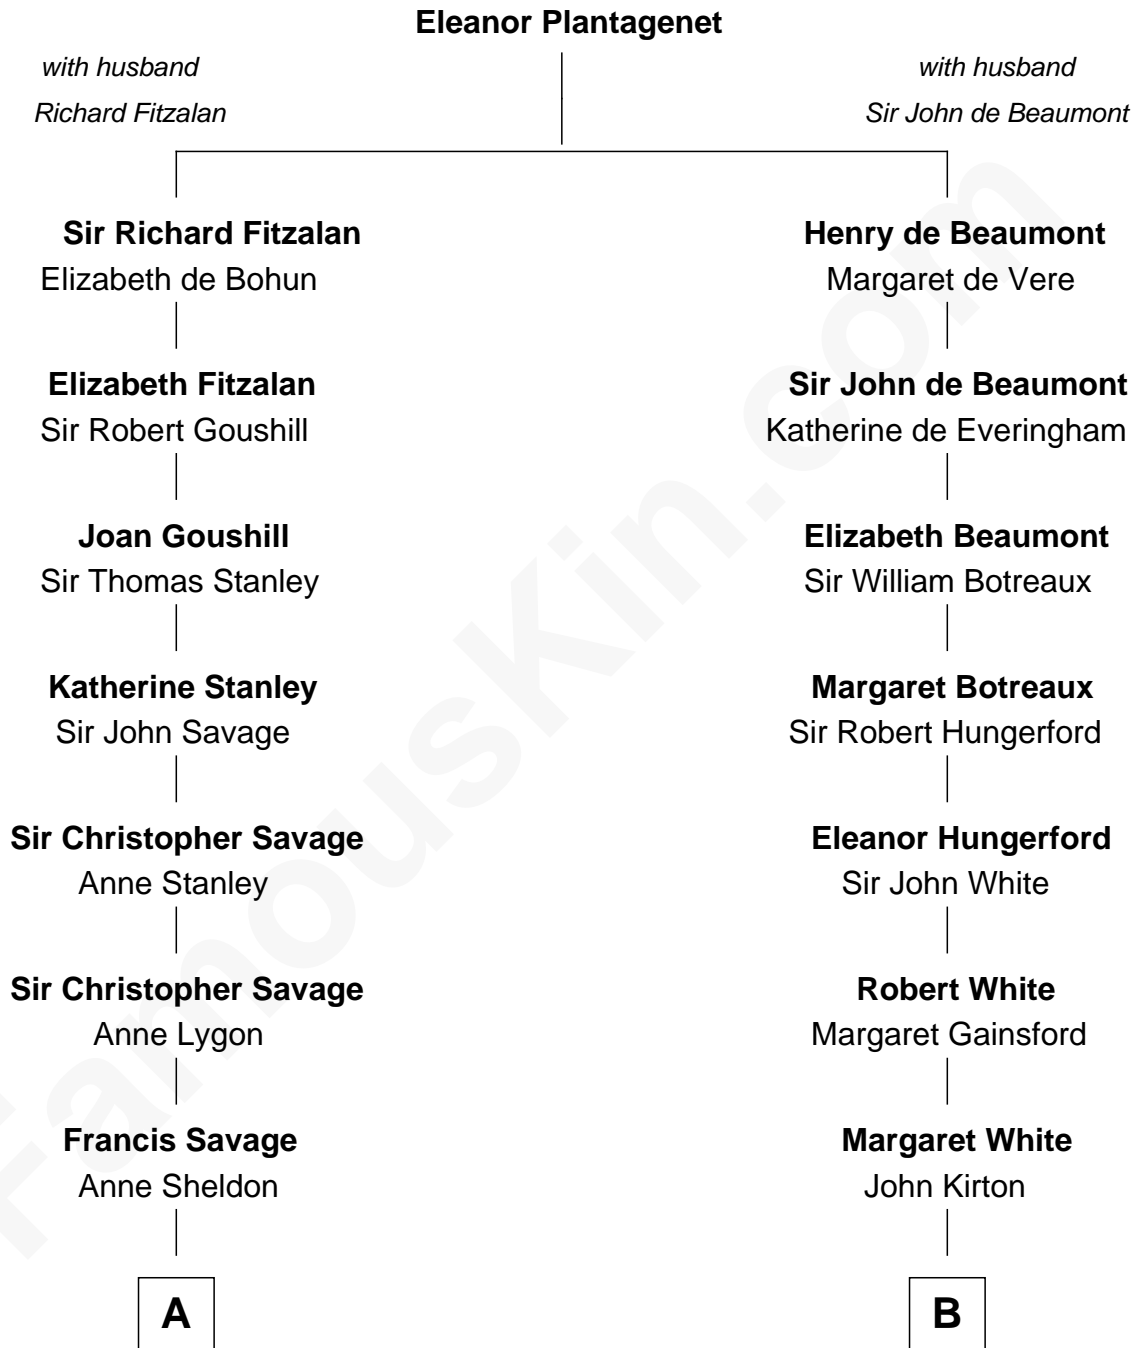

FamousKin.com
Relationship Chart of
Randolph Scott
Movie Actor

18th cousin 1 time removed of

Alice (Lee) Roosevelt
First Wife of President Theodore Roosevelt

FamousKin.com