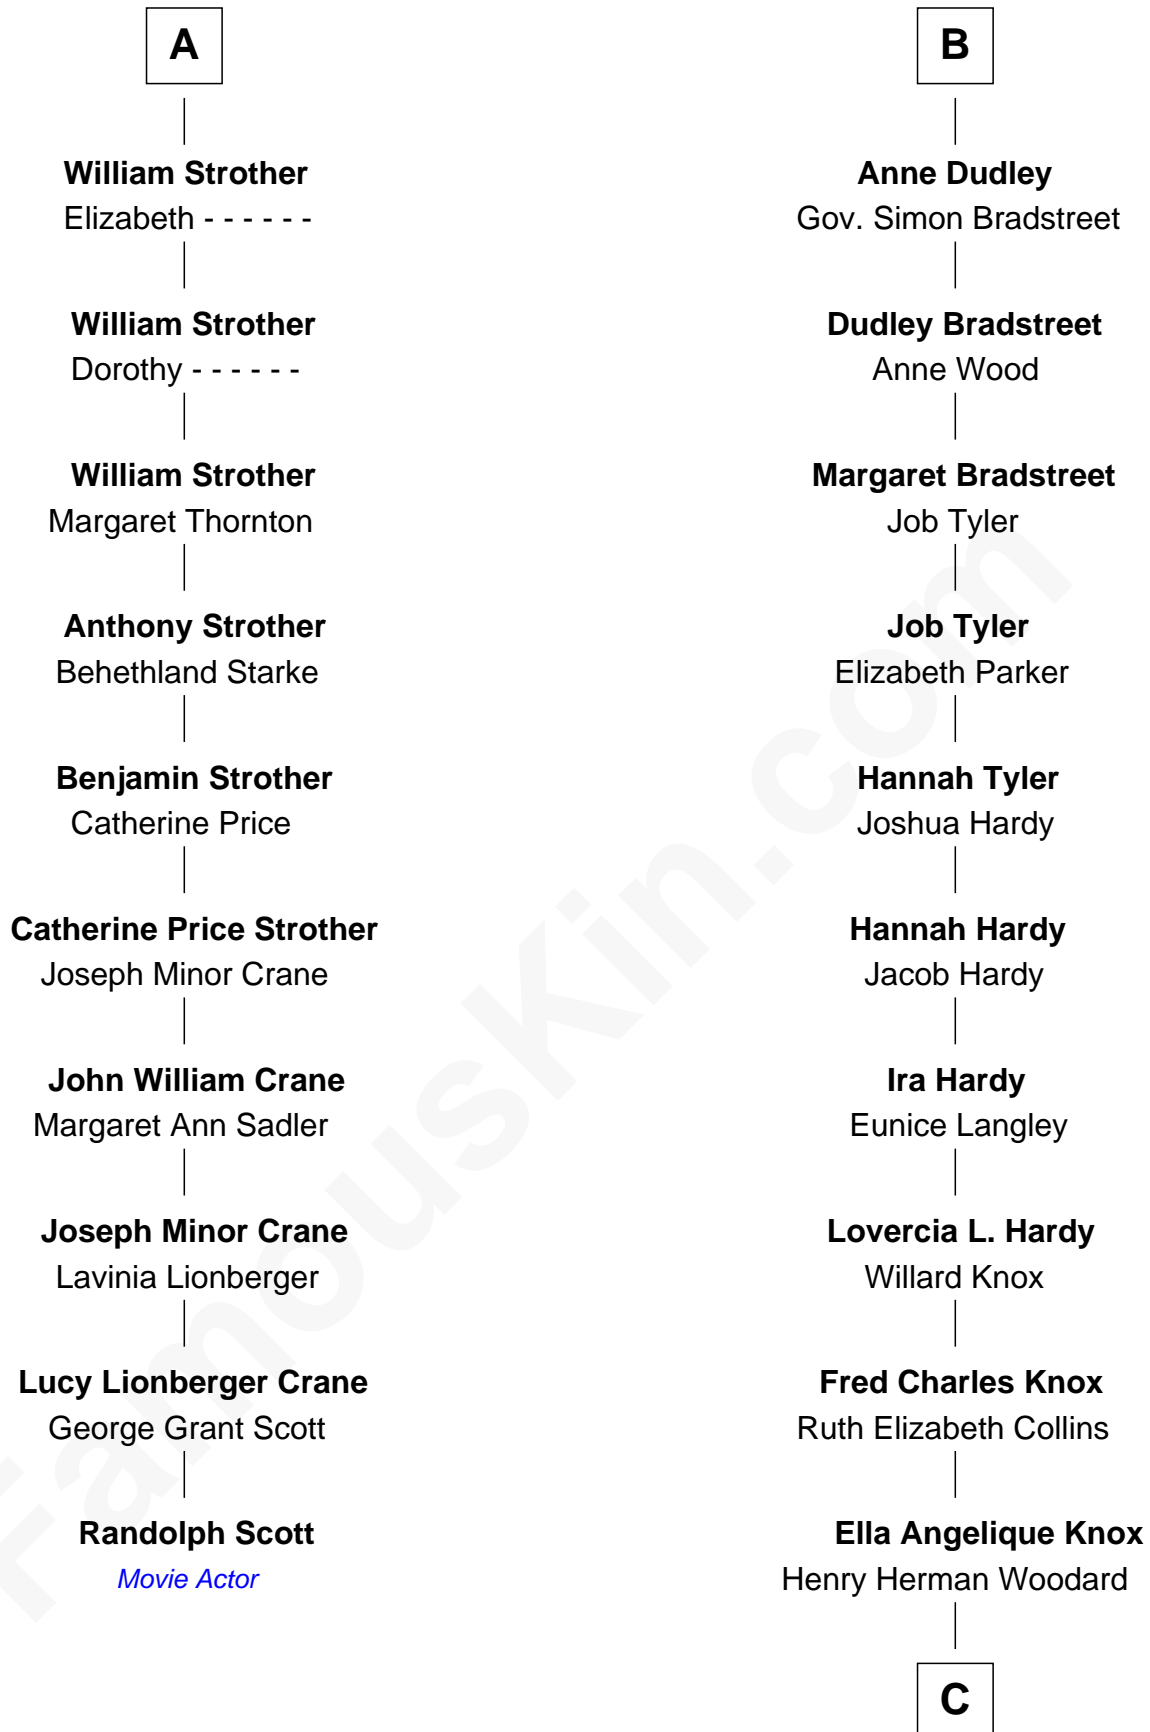

**FamousKin.com**  
**Relationship Chart of**  
**Randolph Scott**  
*Movie Actor*

**16th cousin 2 times removed of**  
**James Taylor**  
*Singer-Songwriter*

**Sir Ralph Neville**  
 Joan Beaufort

**George Neville**  
 Elizabeth Beauchamp

**Sir Henry Neville**  
 Joan Bouchier

**Sir Richard Neville**  
 Anne Stafford

**Dorothy Neville**  
 Sir John Dawney

**Anne Dawney**  
 Sir George Conyers

**Sir John Conyers**  
 Agnes Bowes

**Eleanor Conyers**  
 Lancelot Strother

**A**

**Katherine Neville**  
 Sir Thomas Strangeways

**Joan Strangeways**  
 Sir William Willoughby

**Cecily Willoughby**  
 Sir Edward Sutton

**Sir John Sutton**  
 Cecily Grey

**Sir Henry Dudley**  
 ----- Ashton

*Probable*

**Roger Dudley**  
 Susanna Thorne

**Gov. Thomas Dudley**  
 Dorothy York

**B**

**C**

**Gertrude Arline Woodard**

Dr. Isaac Montrose Taylor

**James Taylor**