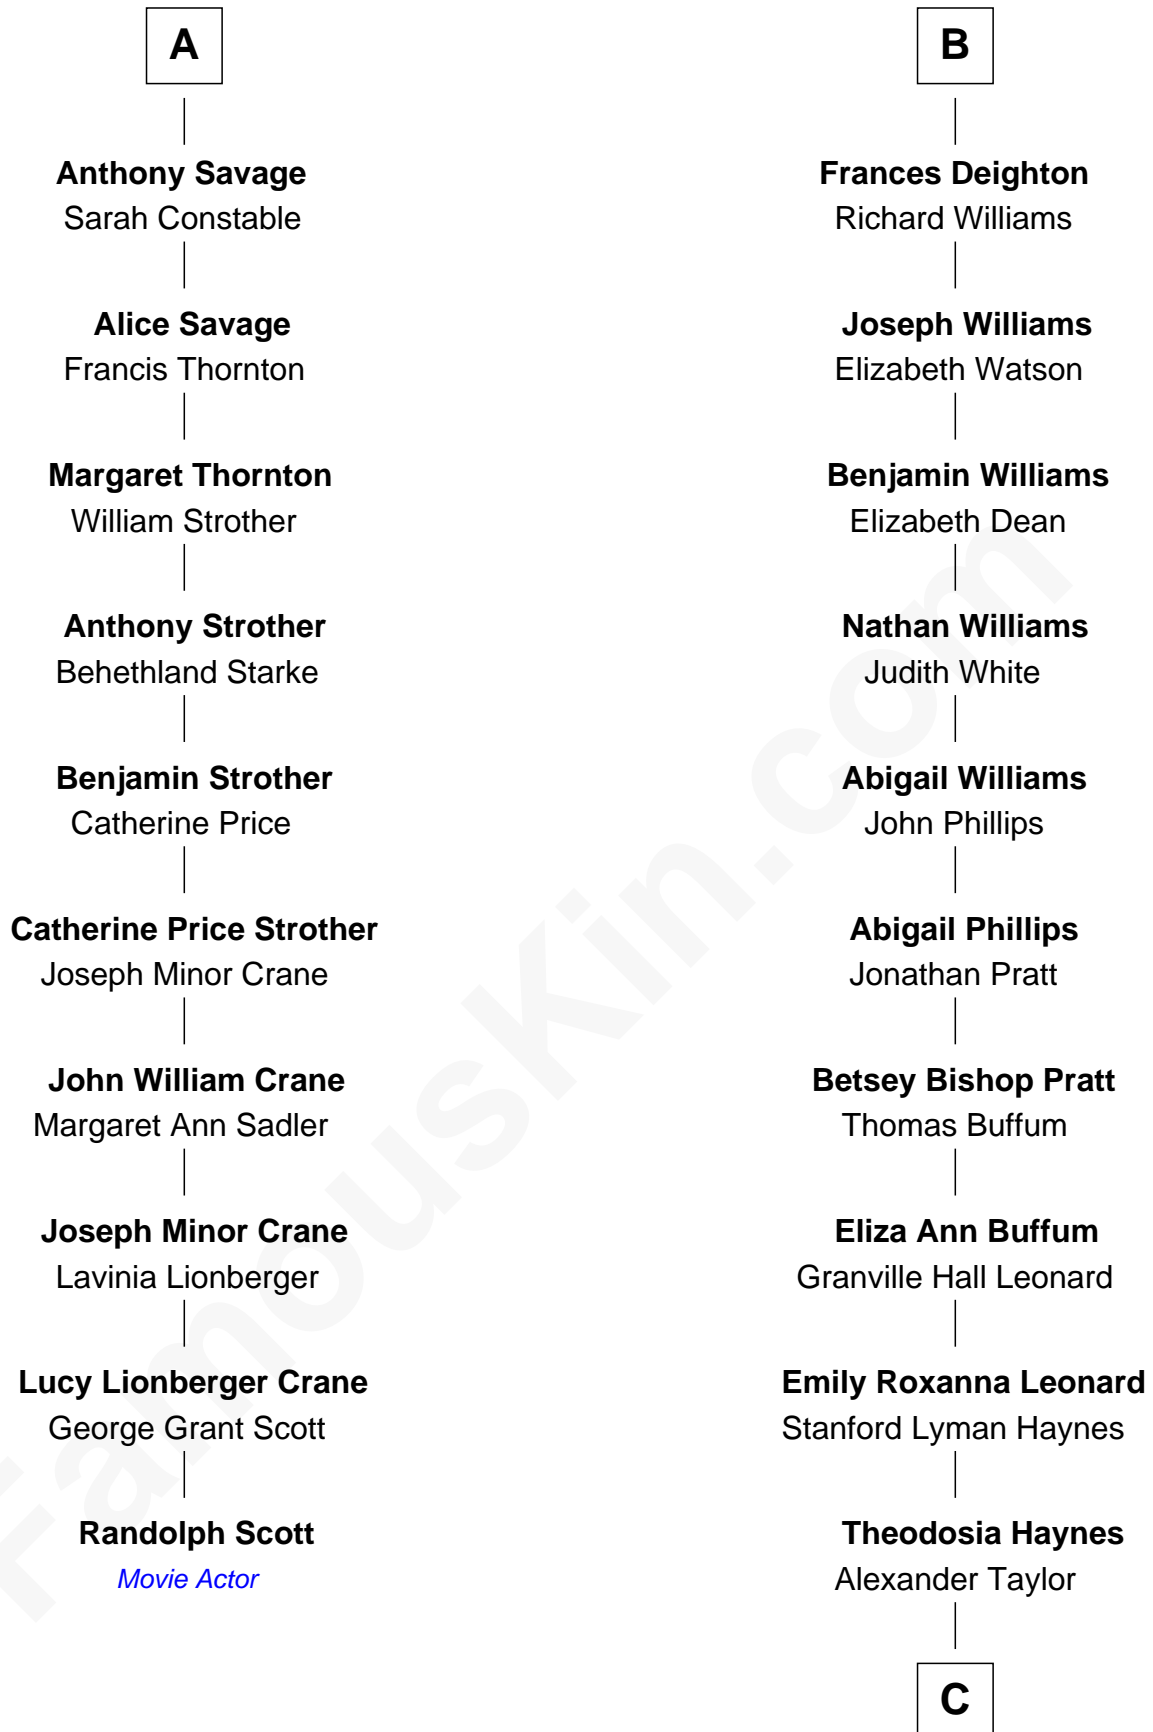

FamousKin.com
Relationship Chart of
Randolph Scott
Movie Actor

16th cousin 2 times removed of

James Taylor
Singer-Songwriter

C

Dr. Isaac Montrose Taylor

Gertrude Arline Woodard

James Taylor

Singer-Songwriter

FamousKin.com