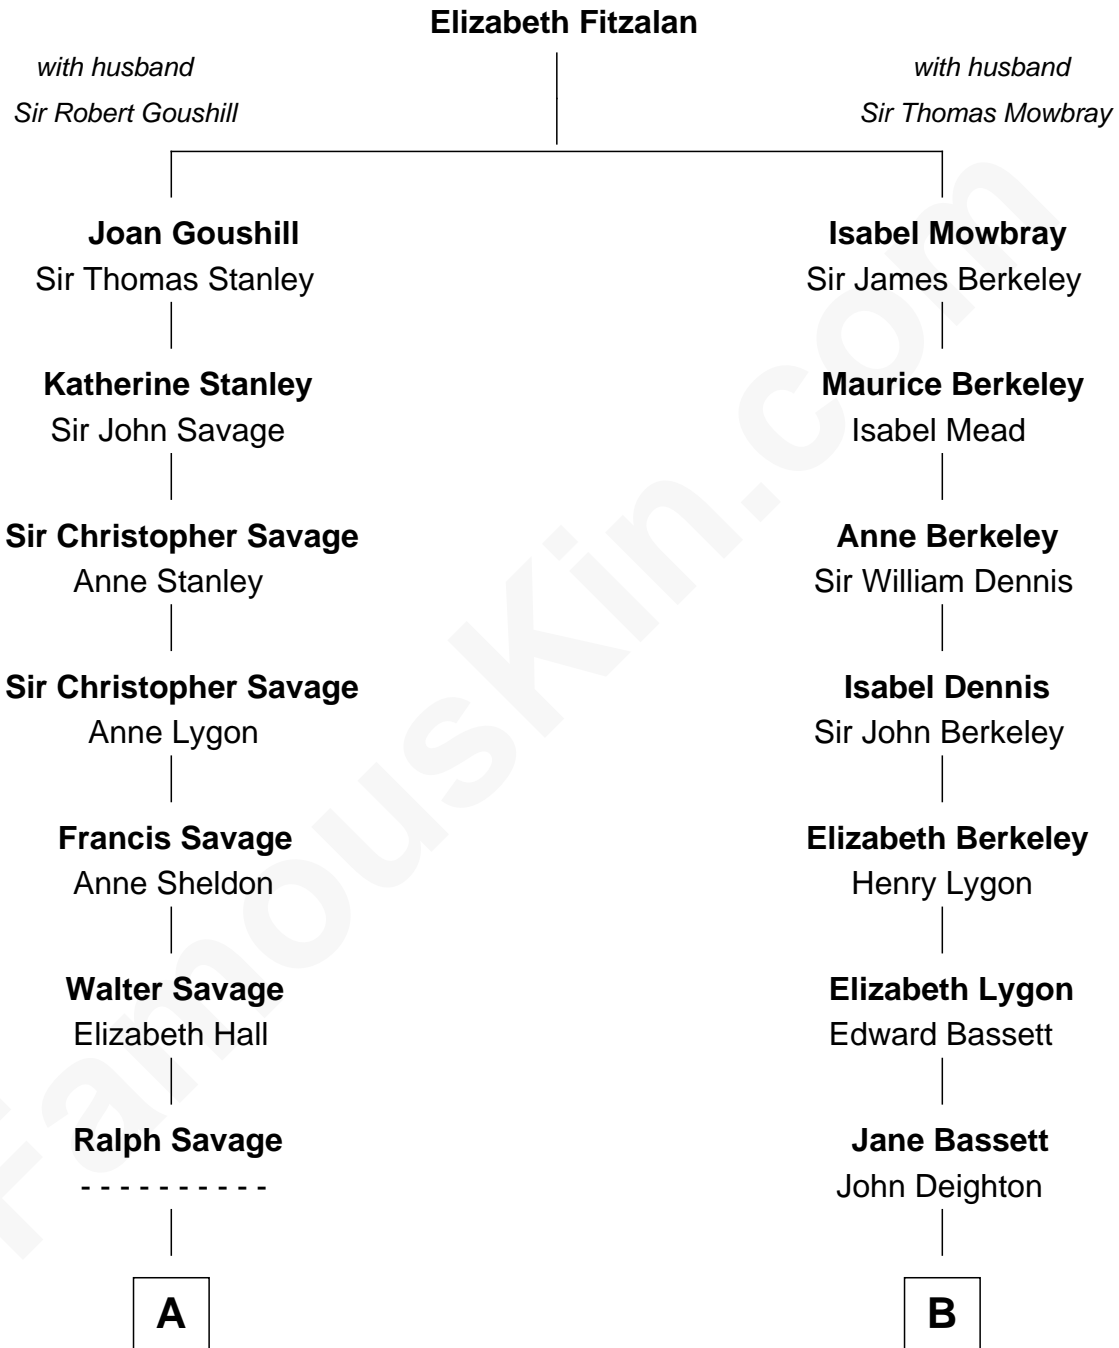

FamousKin.com
Relationship Chart of
Randolph Scott
Movie Actor

16th cousin 2 times removed of

James Taylor
Singer-Songwriter

C

Dr. Isaac Montrose Taylor

Gertrude Arline Woodard

James Taylor

Singer-Songwriter

FamousKin.com