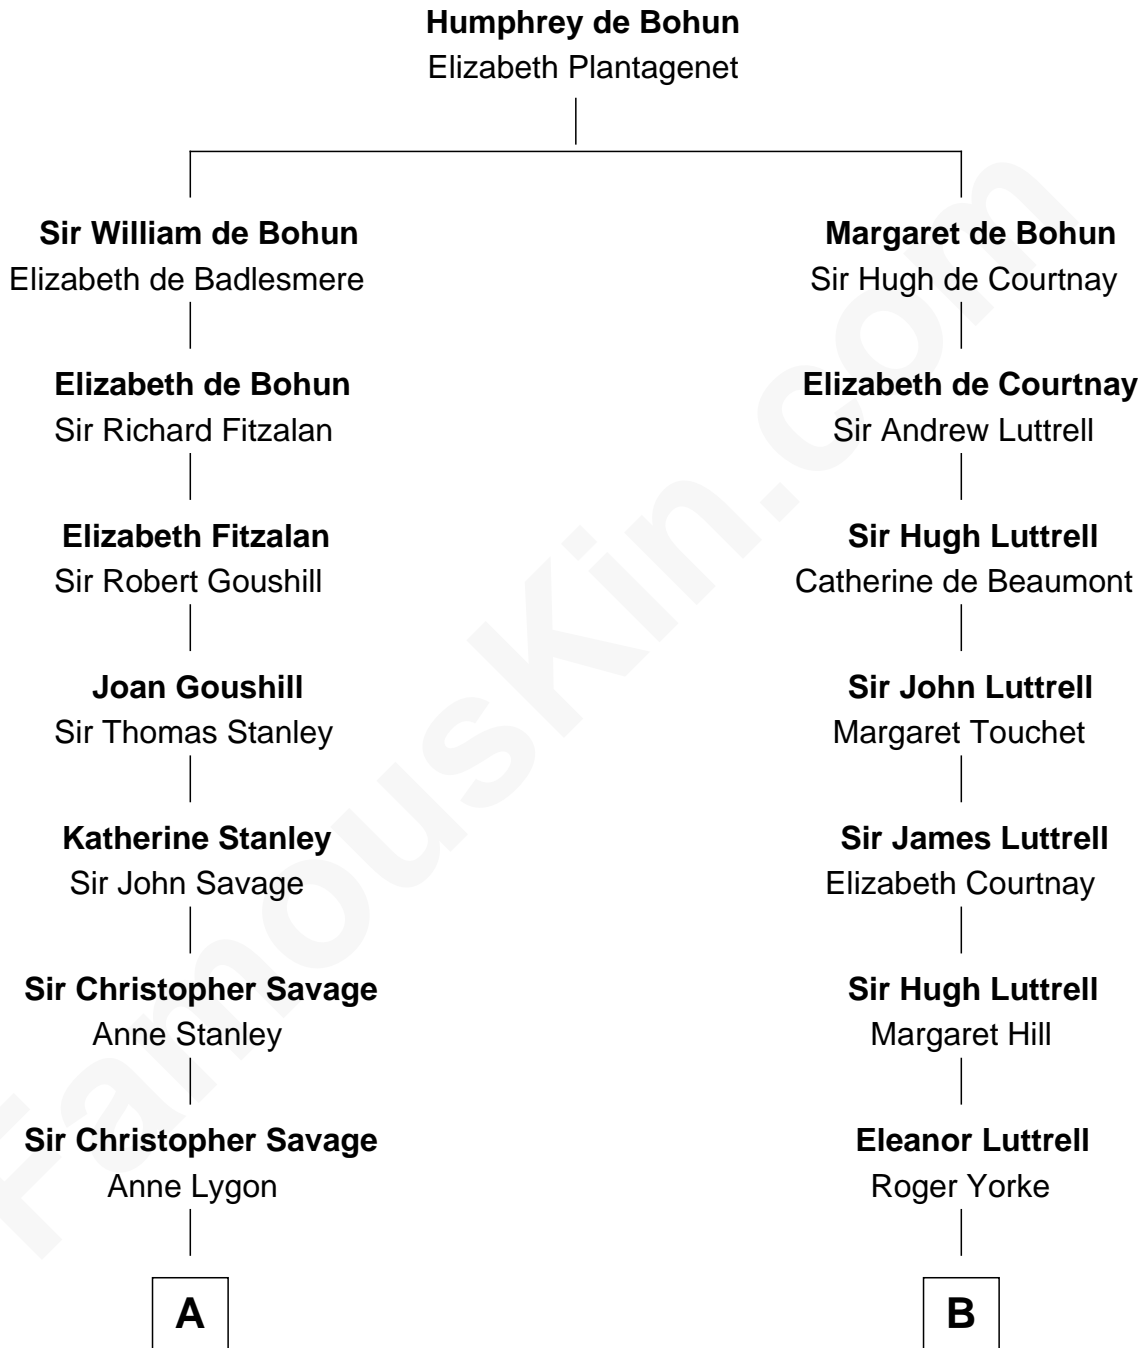

FamousKin.com
Relationship Chart of
Randolph Scott
Movie Actor

19th cousin 2 times removed of
Marie-Chantal Miller
Crown Princess of Greece

C

Joseph Minor Crane

Lavinia Lionberger

Lucy Lionberger Crane

George Grant Scott

Randolph Scott

Movie Actor

D

George H. Appleton

Mary Helen Edson

Blanche Louise Appleton

Ellis John Springer Miller

Ellis Warren Appleton Miller