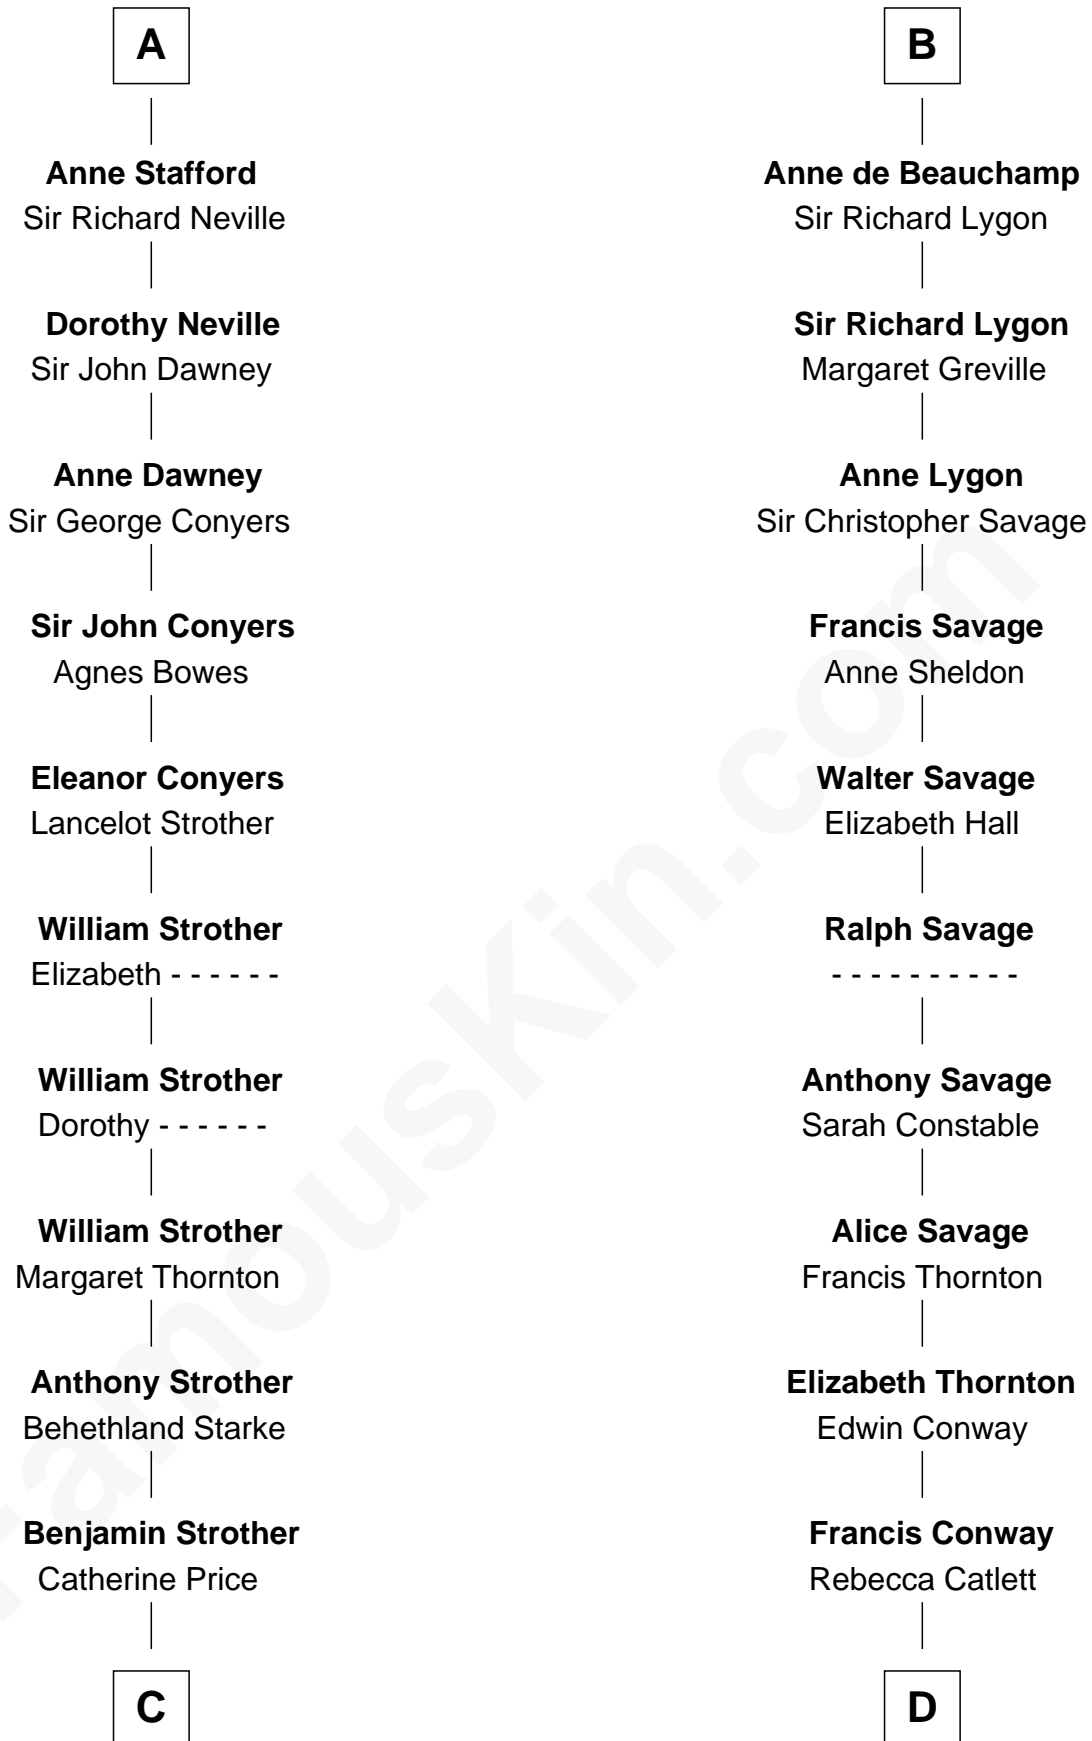

FamousKin.com
Relationship Chart of
Randolph Scott
Movie Actor

18th cousin 3 times removed of
James Madison
4th U.S. President

John de Botetourte
Maud FitzThomas

C

Catherine Price Strother

Joseph Minor Crane

John William Crane

Margaret Ann Sadler

Joseph Minor Crane

Lavinia Lionberger

Lucy Lionberger Crane

George Grant Scott

Randolph Scott

Movie Actor

D

Eleanor Rose Conway

James Madison

James Madison

4th U.S. President

FamousKin.com