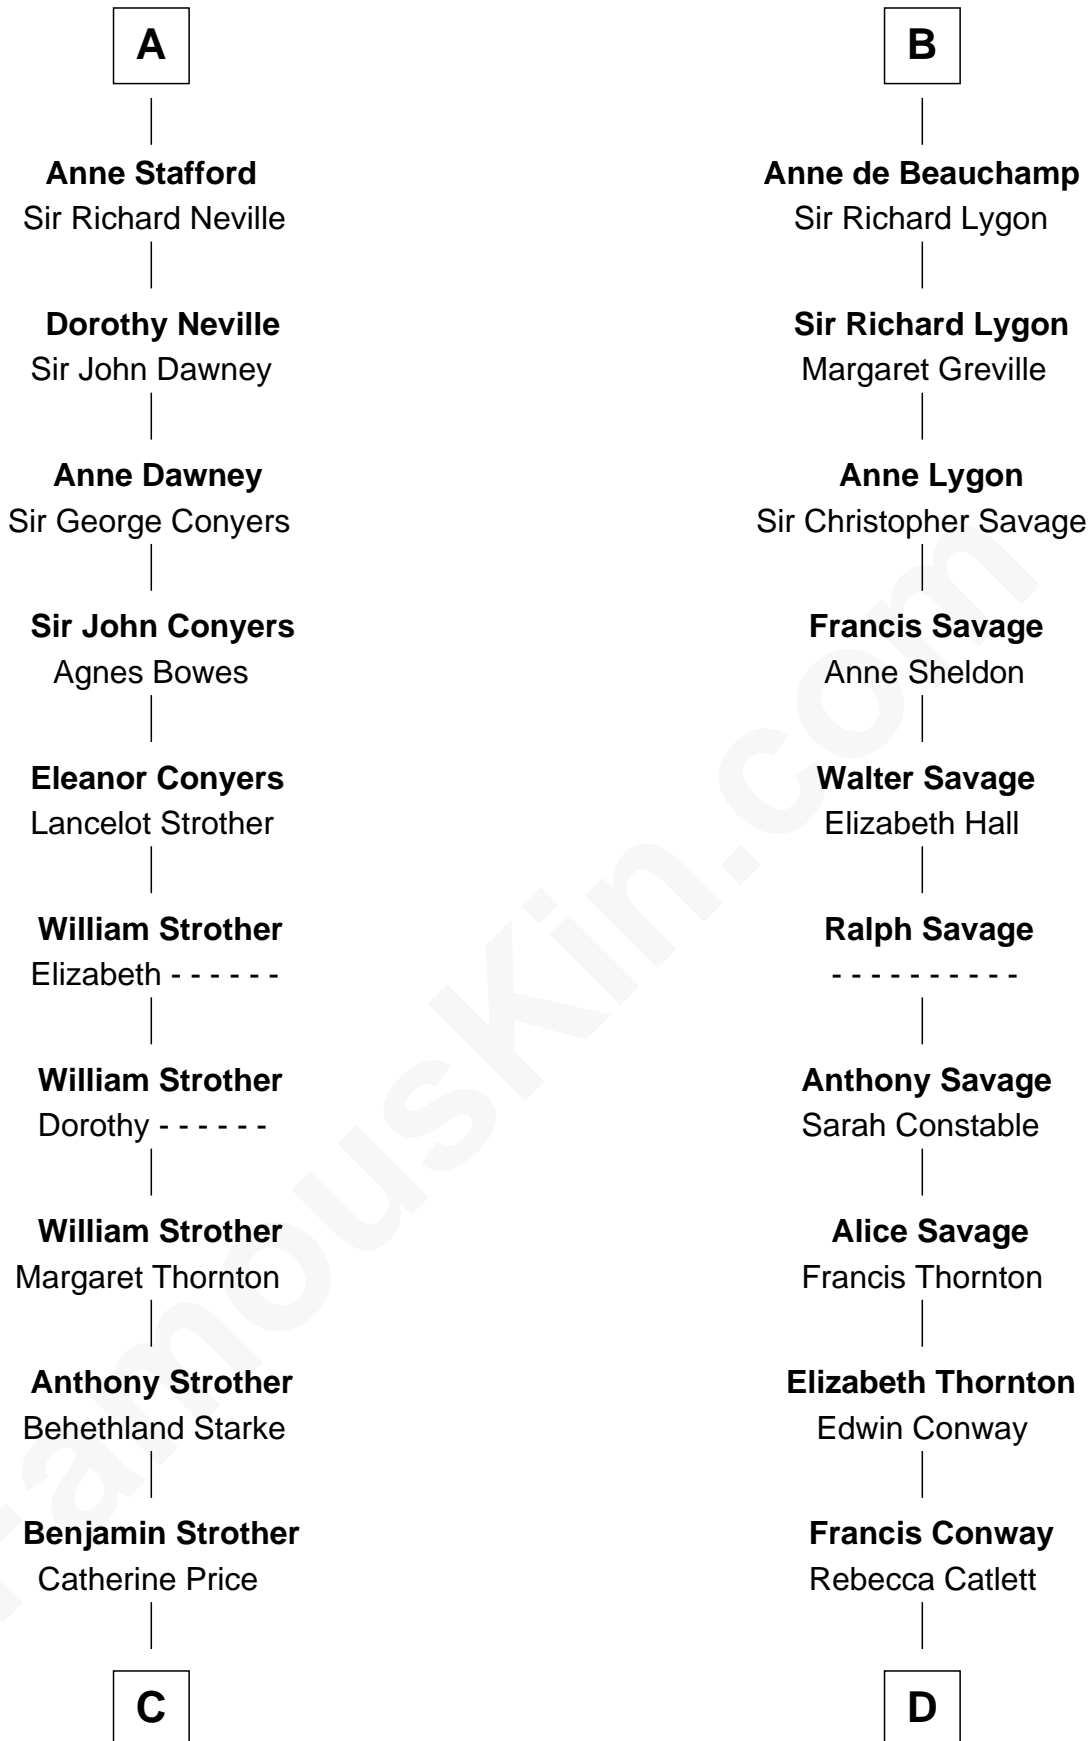

FamousKin.com
Relationship Chart of
Randolph Scott
Movie Actor

18th cousin 3 times removed of
James Madison
4th U.S. President

Warin Mainwaring
 Agnes Arderne

Matilda de Mainwaring
 Sir William Trussell

Sir Warin Trussell
 Maud de St. Philibert

Maud Trussell
 Sir John de Hastang

Maud de Hastang
 Ralph Stafford

Sir Humphrey Stafford
 Elizabeth Burdet

Sir Humphrey Stafford
 Eleanor Aylesbury

Humphrey Stafford
 Katherine Fray

A

Matilda de Mainwaring
 Sir William Trussell

Sir Warin Trussell
 Maud de St. Philibert

Maud Trussell
 Sir John de Hastang

Maud de Hastang
 Ralph Stafford

Sir Humphrey Stafford
 Elizabeth Burdet

Sir Humphrey Stafford
 Eleanor Aylesbury

Elizabeth Stafford
 Sir Richard de Beauchamp

B

C

Catherine Price Strother

Joseph Minor Crane

John William Crane

Margaret Ann Sadler

Joseph Minor Crane

Lavinia Lionberger