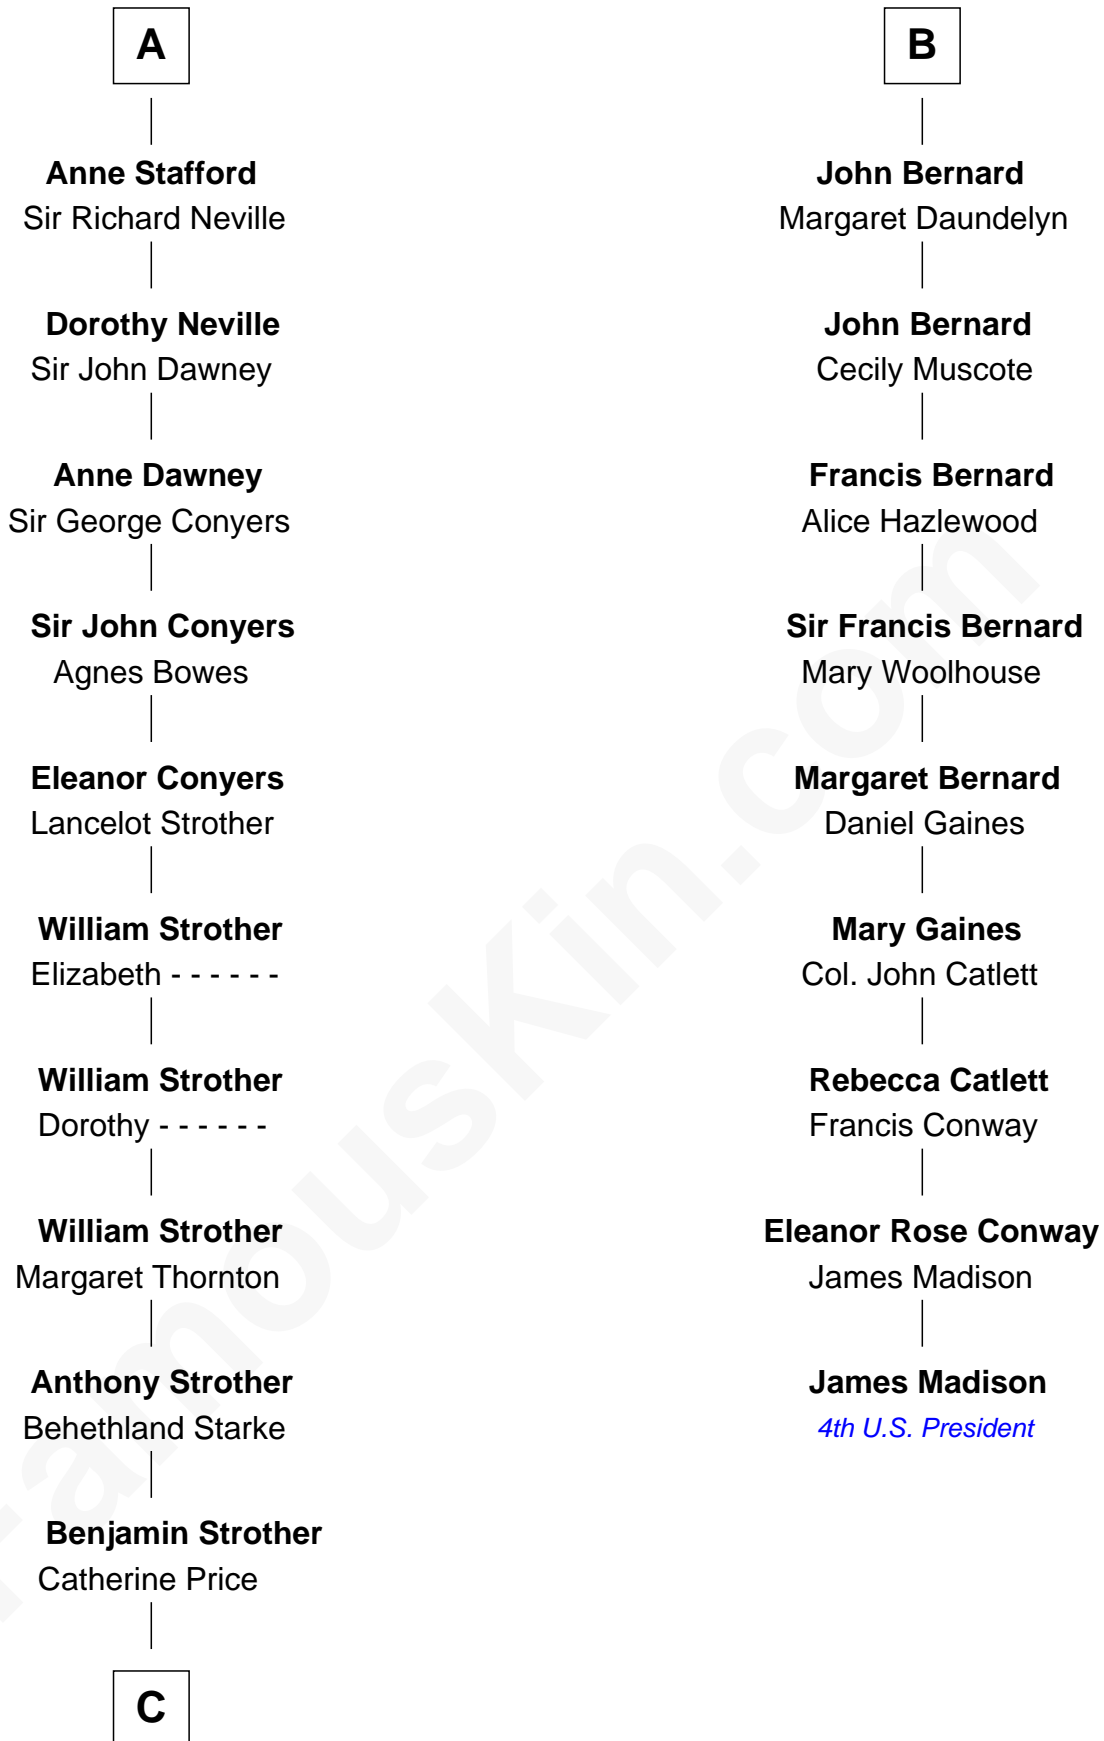

FamousKin.com
Relationship Chart of
Randolph Scott
Movie Actor

15th cousin 6 times removed of
James Madison
4th U.S. President

Nicholas de Stafford

C

—
Catherine Price Strother

Joseph Minor Crane

—
John William Crane

Margaret Ann Sadler

—
Joseph Minor Crane

Lavinia Lionberger

—
Lucy Lionberger Crane

George Grant Scott

—
Randolph Scott

Movie Actor

FamousKin.com