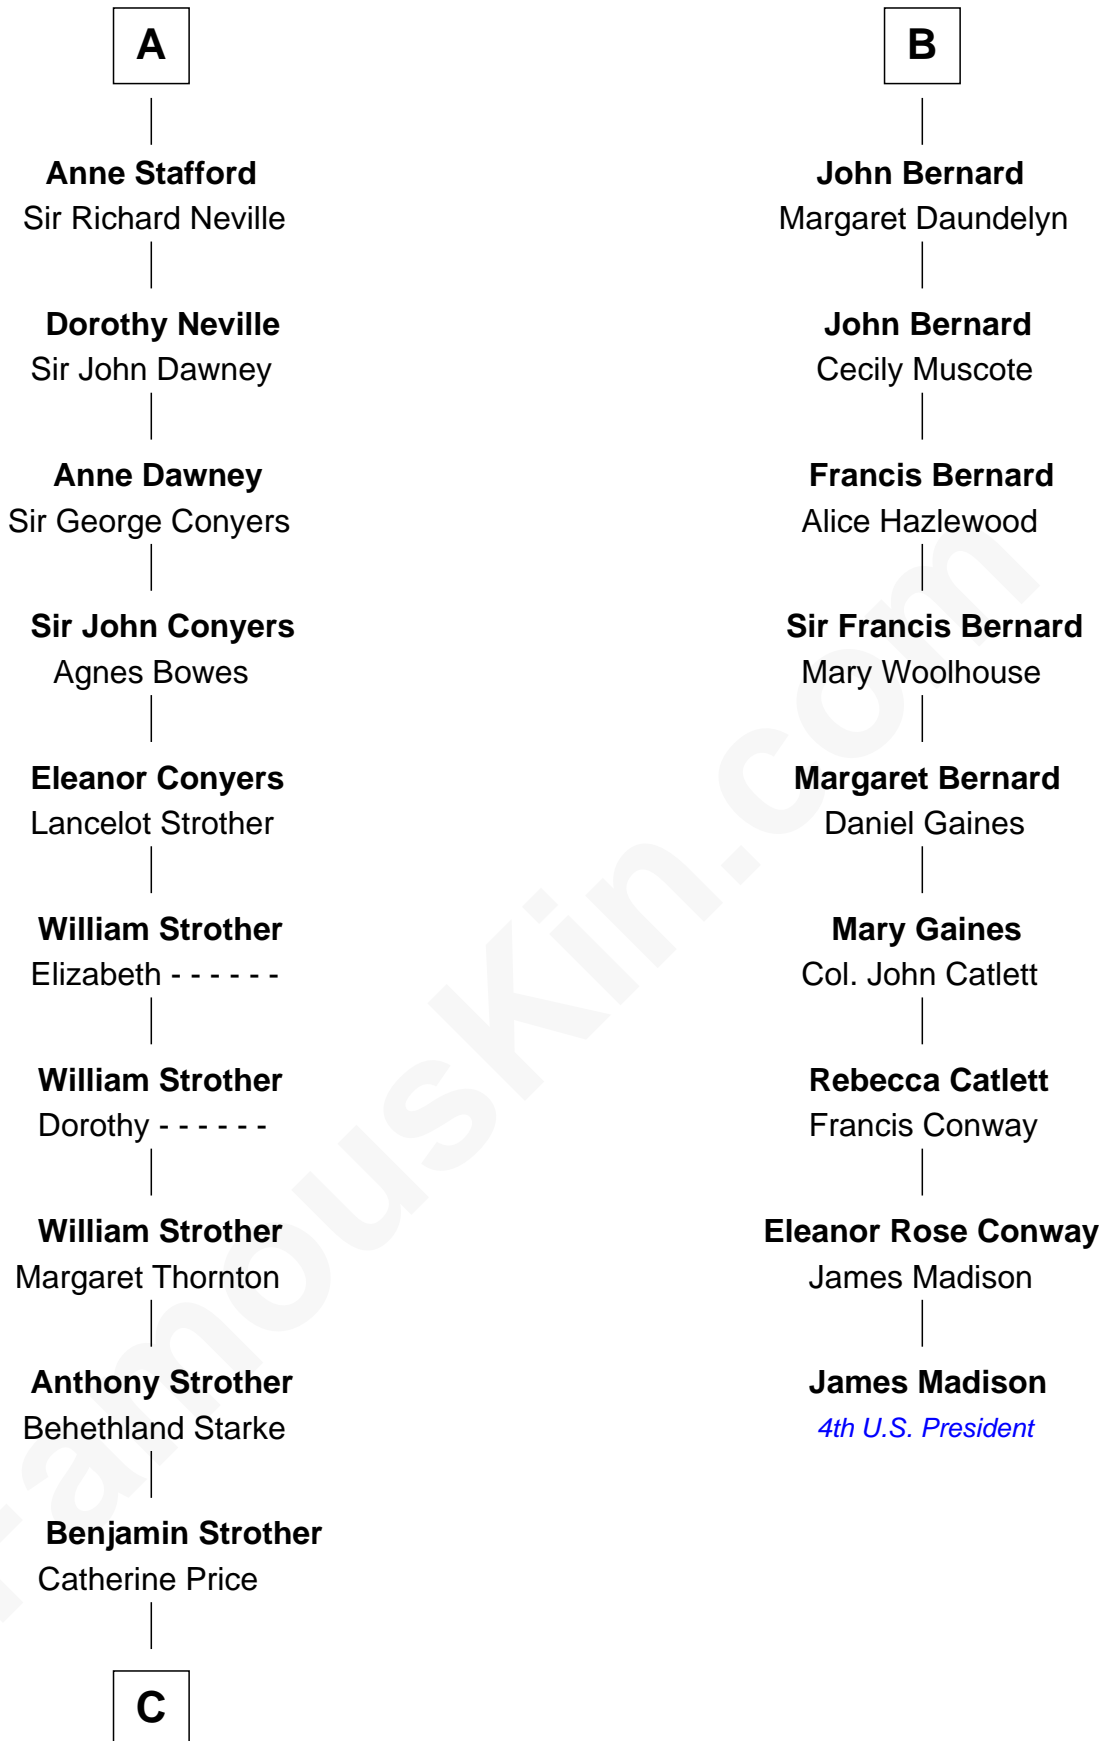

FamousKin.com
Relationship Chart of
Randolph Scott
Movie Actor

15th cousin 6 times removed of
James Madison
4th U.S. President

C

—
Catherine Price Strother

Joseph Minor Crane

—
John William Crane

Margaret Ann Sadler

—
Joseph Minor Crane

Lavinia Lionberger

—
Lucy Lionberger Crane

George Grant Scott

—
Randolph Scott

Movie Actor

FamousKin.com