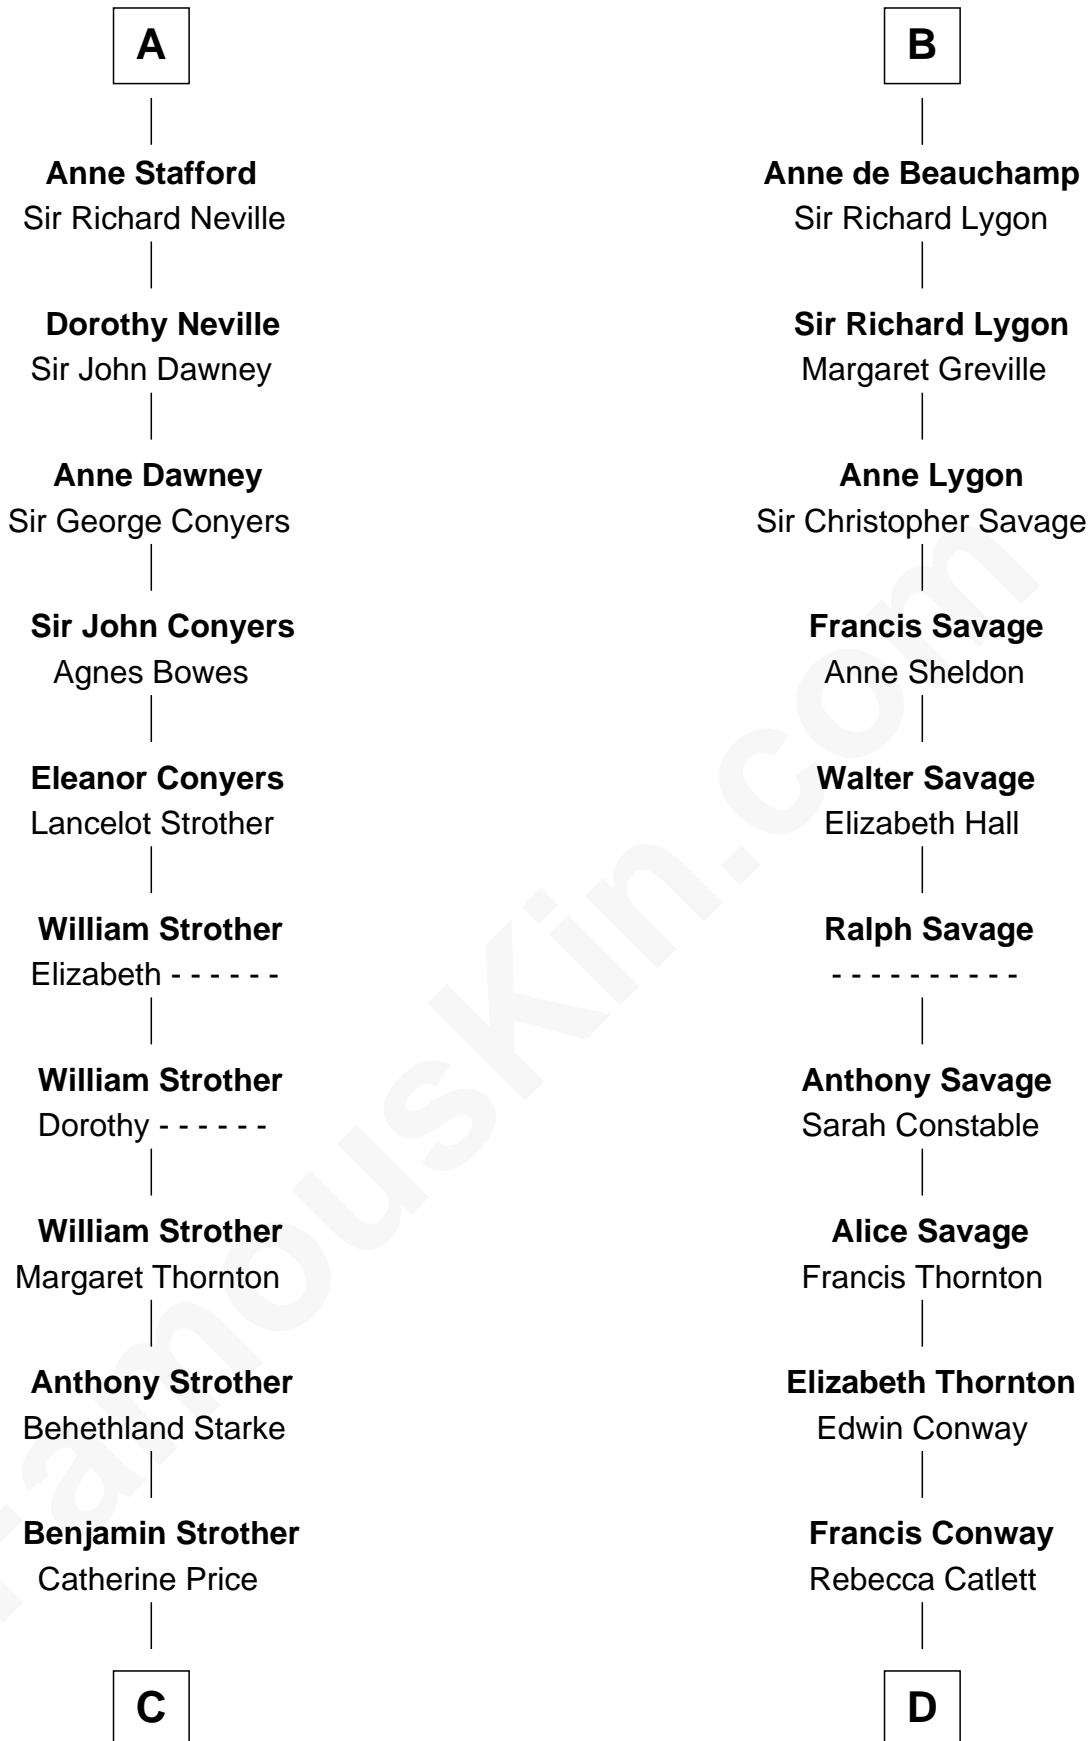

**FamousKin.com**  
**Relationship Chart of**  
**Randolph Scott**  
*Movie Actor*

18th cousin 3 times removed of  
**James Madison**  
*4th U.S. President*

**Sir Roger de Huntingfield**  
 Joice d'Engaine

**C**

**Catherine Price Strother**

Joseph Minor Crane

**John William Crane**

Margaret Ann Sadler

**Joseph Minor Crane**

Lavinia Lionberger

**Lucy Lionberger Crane**

George Grant Scott

**Randolph Scott**

*Movie Actor*

**D**

**Eleanor Rose Conway**

James Madison

**James Madison**

*4th U.S. President*