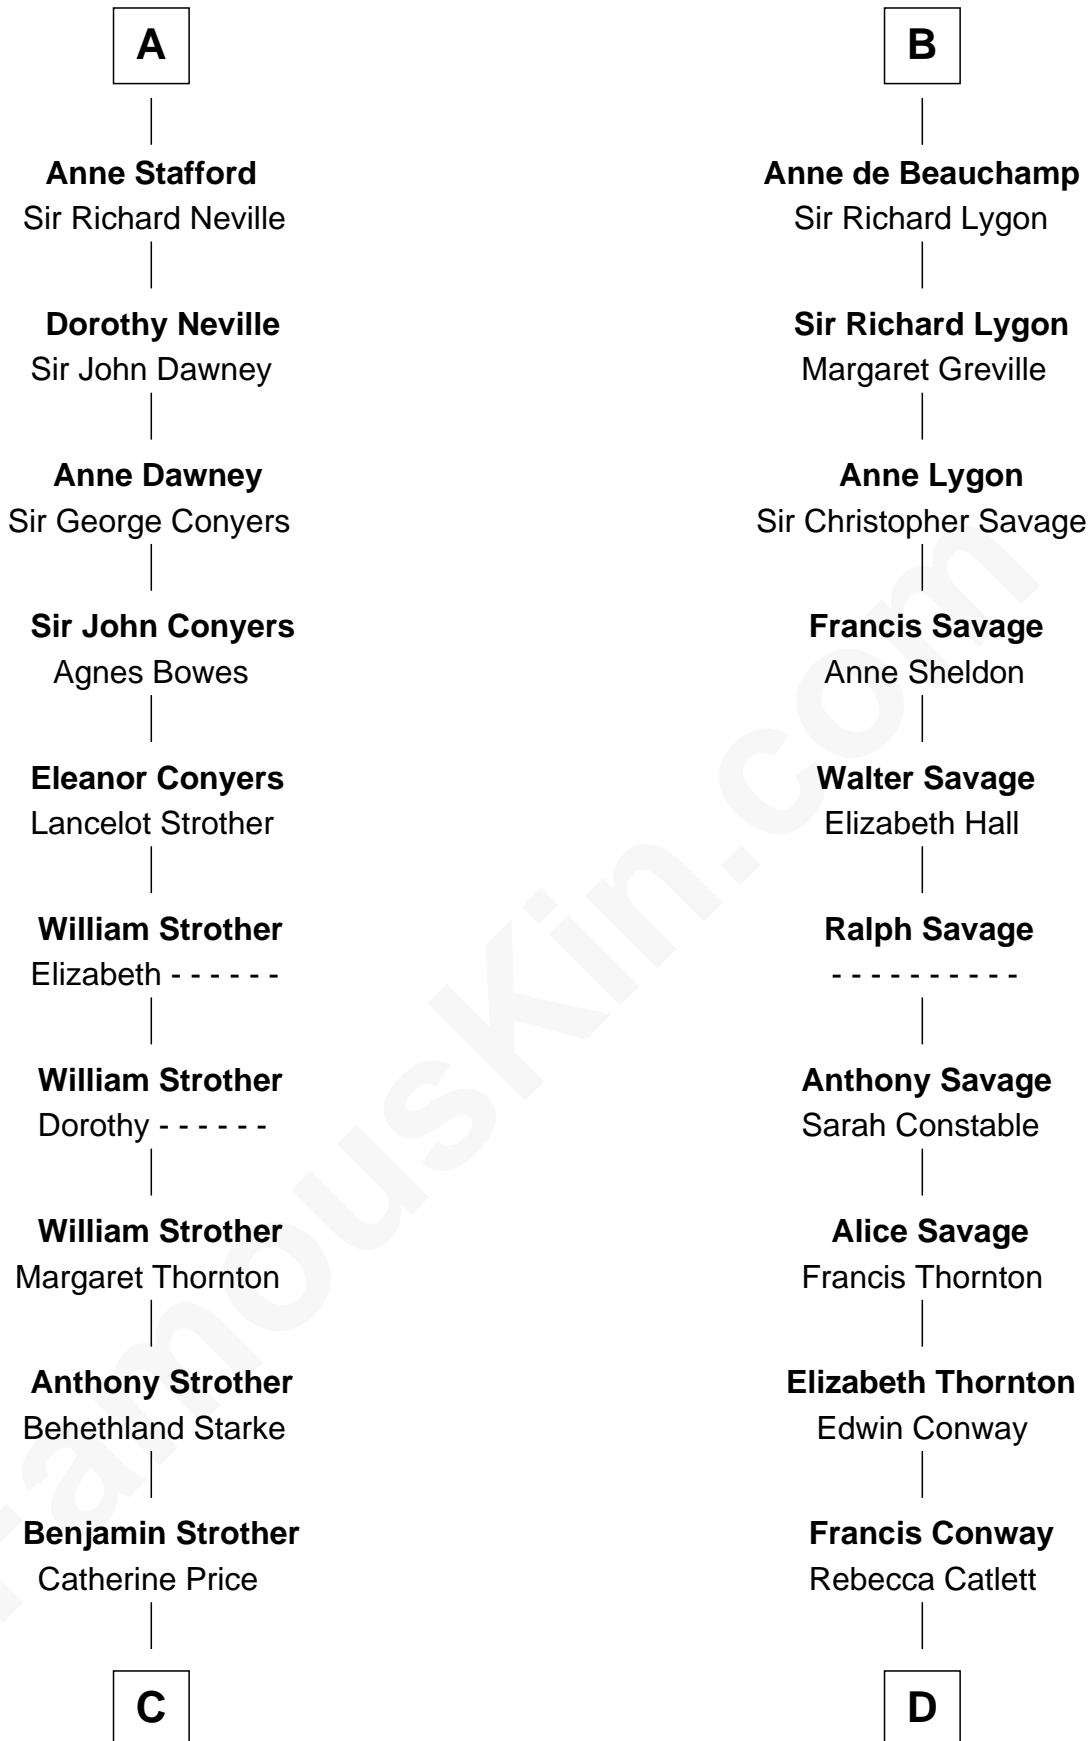

FamousKin.com
Relationship Chart of
Randolph Scott
Movie Actor

18th cousin 3 times removed of
James Madison
4th U.S. President

C

Catherine Price Strother

Joseph Minor Crane

John William Crane

Margaret Ann Sadler

Joseph Minor Crane

Lavinia Lionberger

Lucy Lionberger Crane

George Grant Scott

Randolph Scott

Movie Actor

D

Eleanor Rose Conway

James Madison

James Madison

4th U.S. President

FamousKin.com