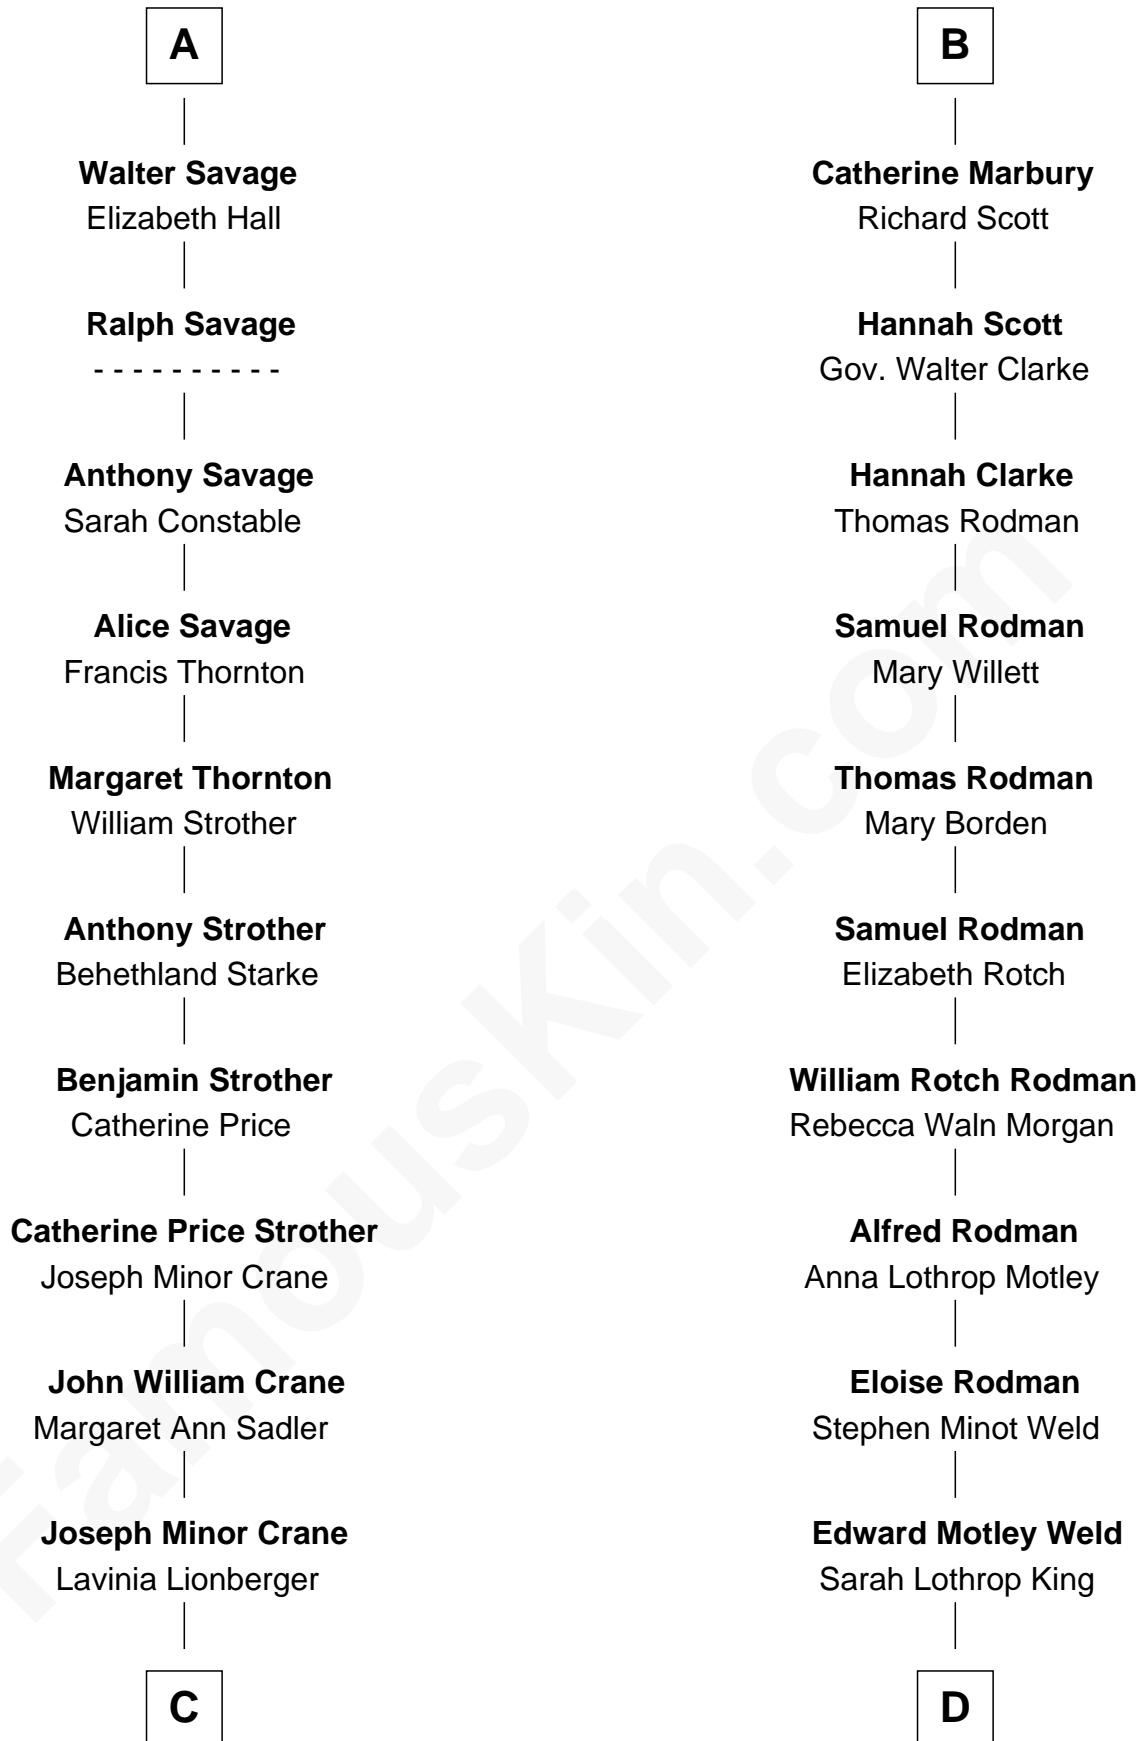

FamousKin.com Relationship Chart of

Randolph Scott

Movie Actor

18th cousin of

Tuesday Weld

TV and Movie Actress

Robert de Ferrers
Margaret Despencer

FamousKin.com