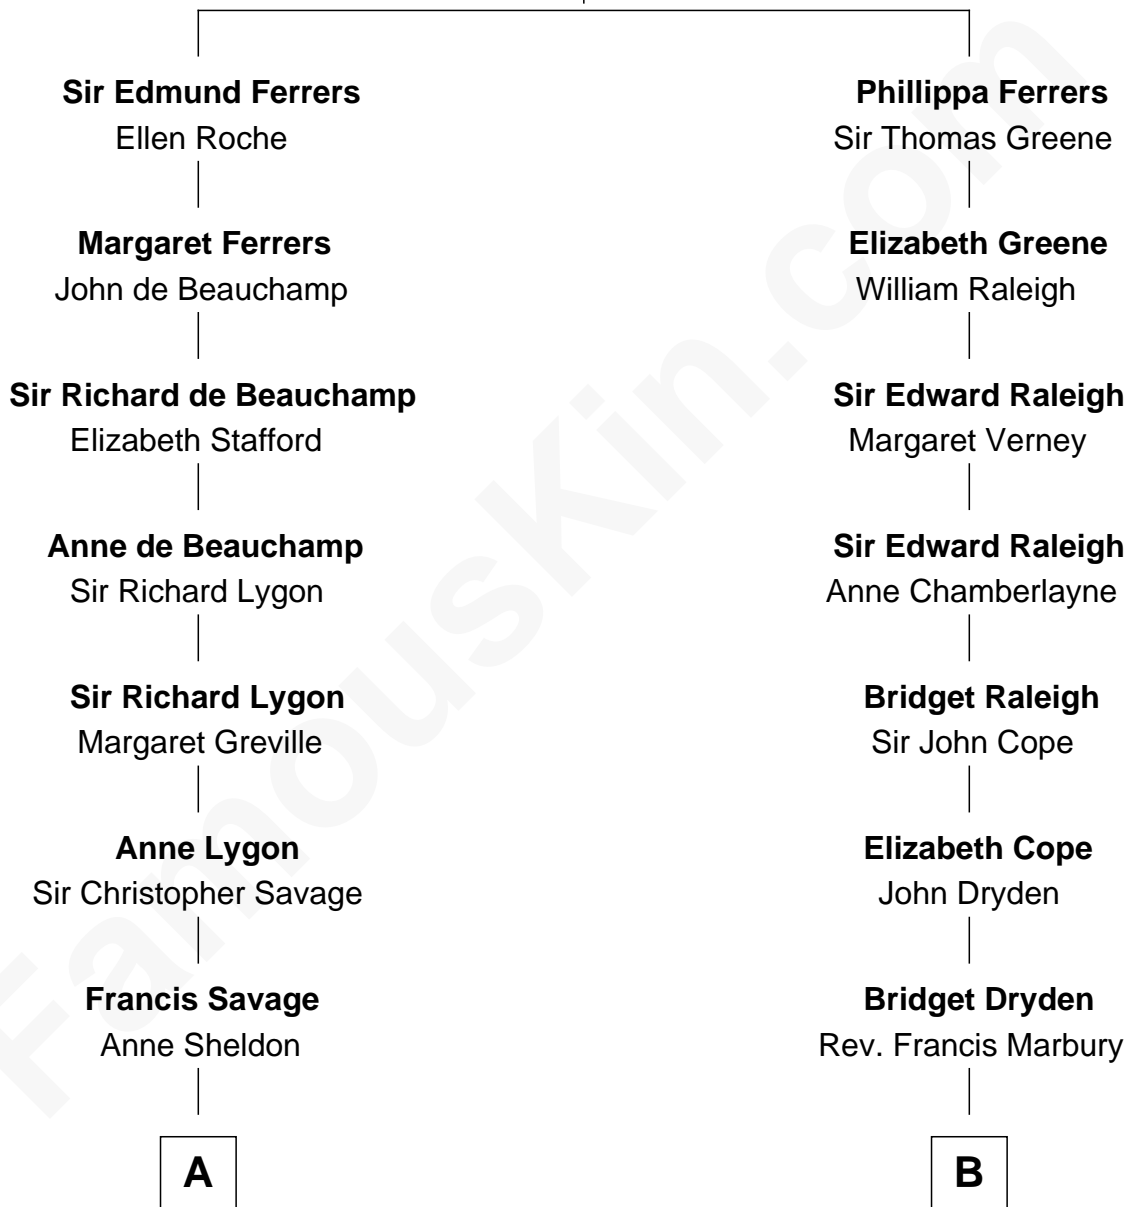

FamousKin.com Relationship Chart of

Randolph Scott

Movie Actor

18th cousin of

Tuesday Weld

TV and Movie Actress

Robert de Ferrers
Margaret Despencer

FamousKin.com