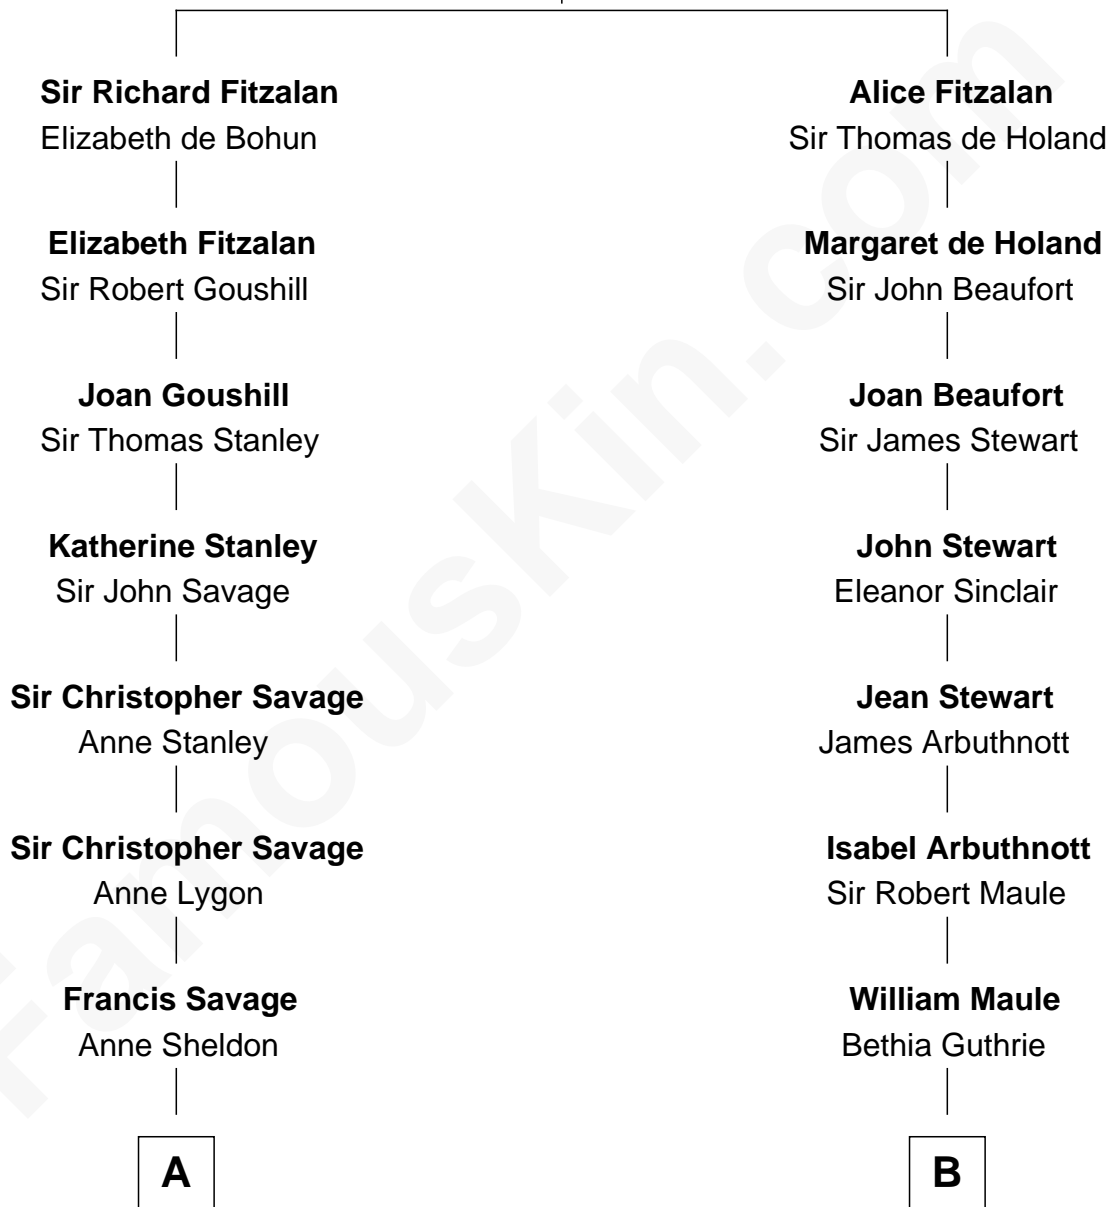

FamousKin.com

Relationship Chart of

Randolph Scott

Movie Actor

15th cousin 3 times removed of

Helen Keller
Author and Activist

Richard Fitzalan
Eleanor Plantagenet

C

—
Lucy Lionberger Crane

George Grant Scott

—
Randolph Scott

Movie Actor

FamousKin.com