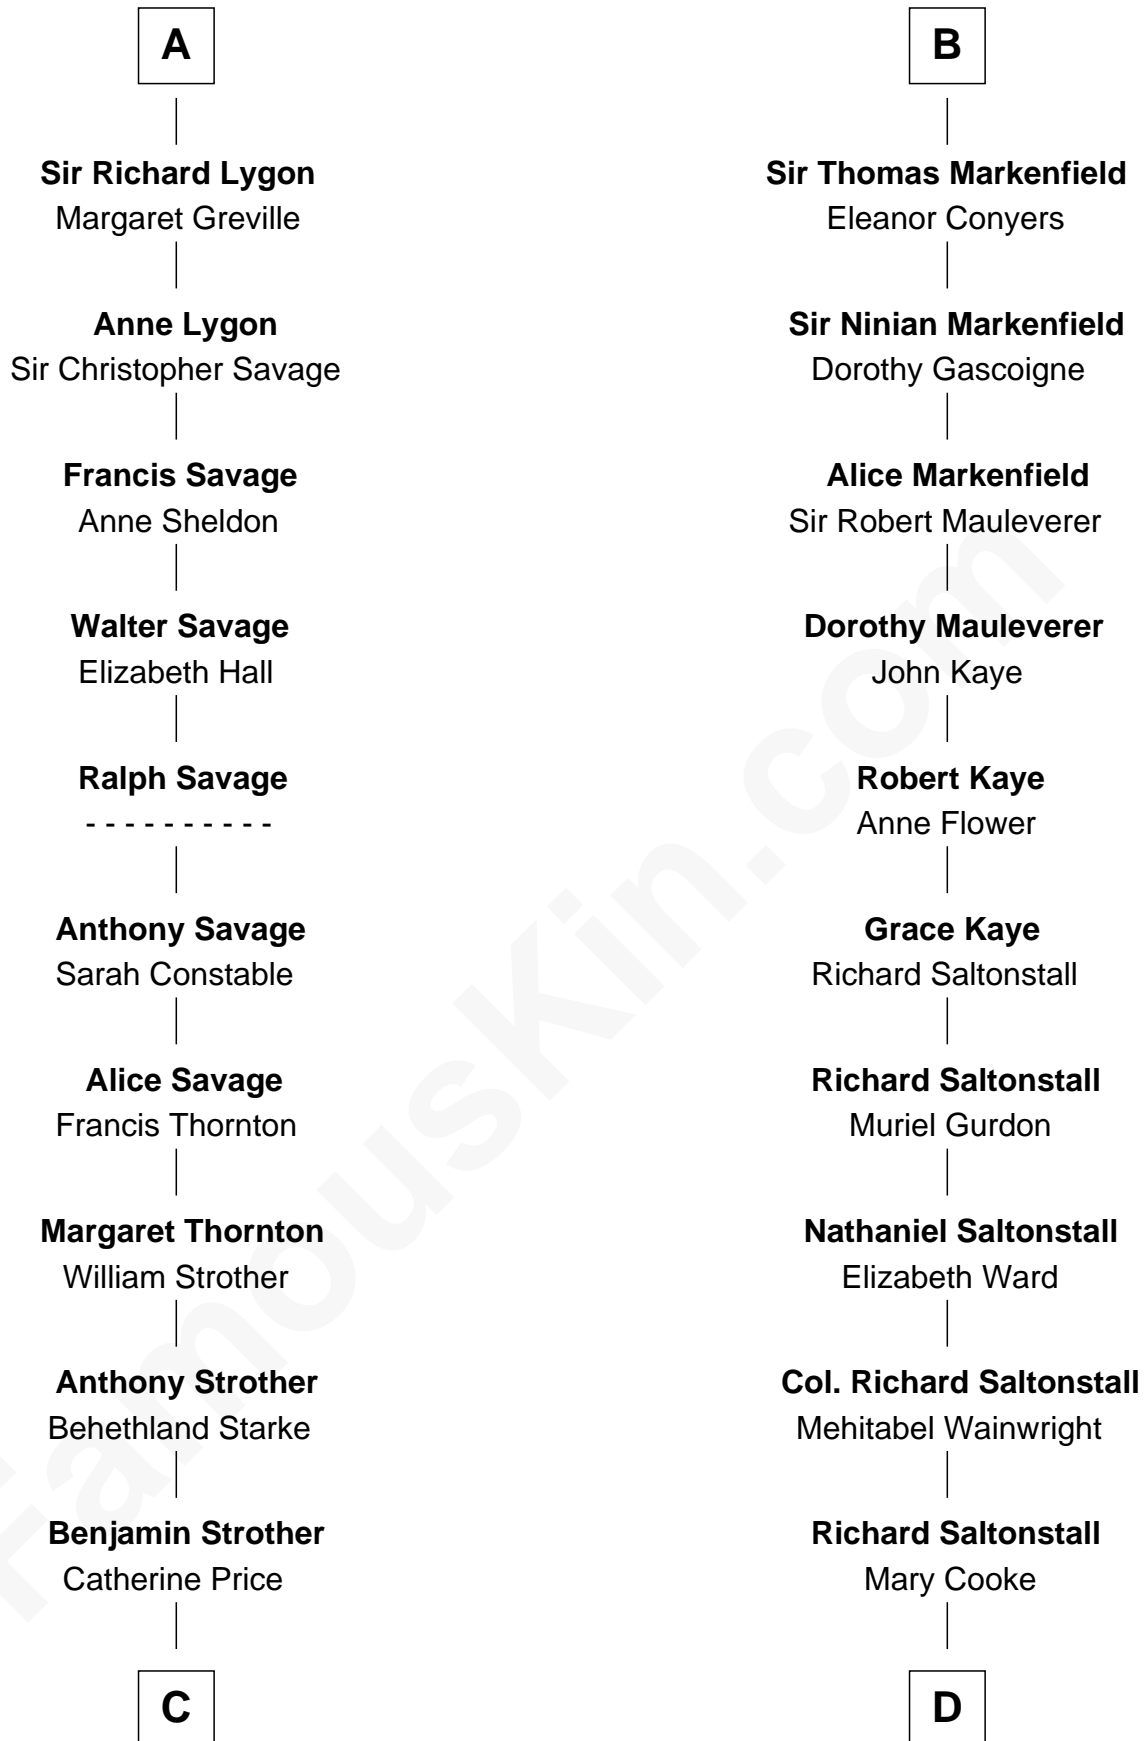

FamousKin.com Relationship Chart of

Randolph Scott

Movie Actor

21st cousin of

Leverett Saltonstall

55th Governor of Massachusetts

Sir William de Beauchamp

Isabel Mauduit

Sir John Melton

Margaret Melton

John Markenfield

John Markenfield

Margaret Hopton

B

C

Catherine Price Strother

Joseph Minor Crane

John William Crane

Margaret Ann Sadler

Joseph Minor Crane

Lavinia Lionberger

Lucy Lionberger Crane

George Grant Scott

Randolph Scott