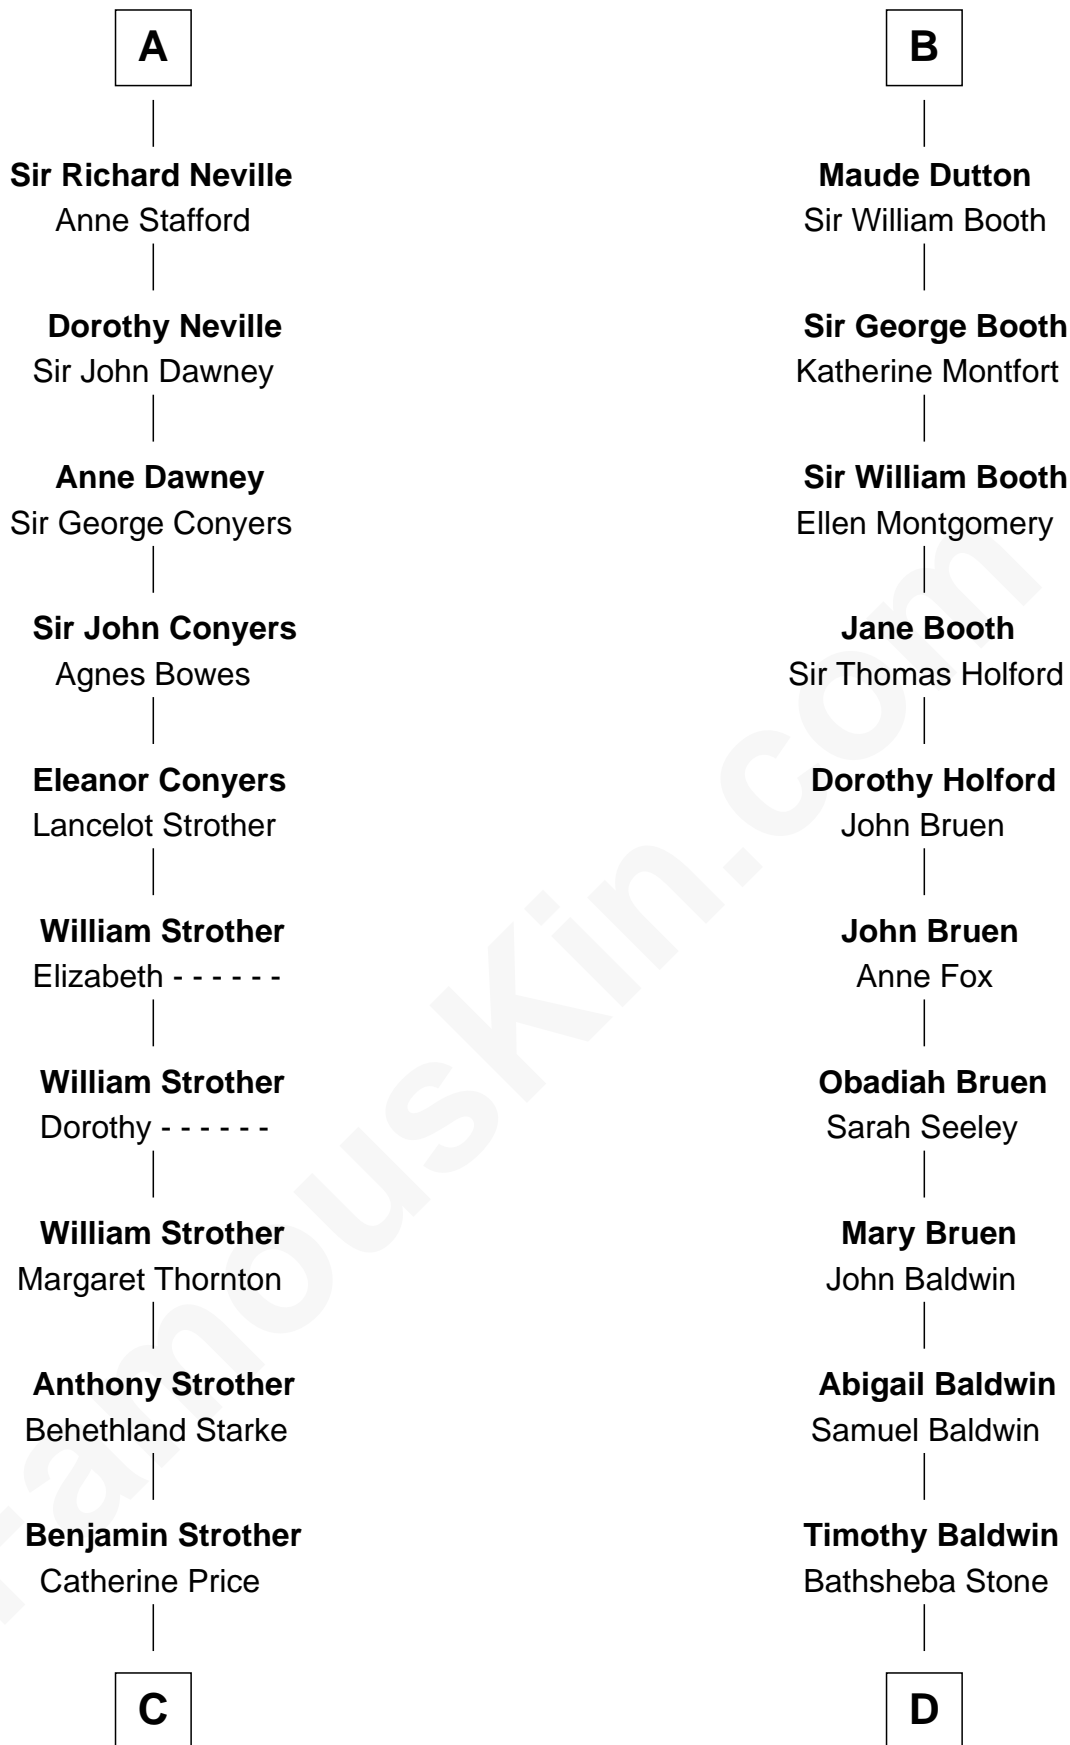

## Relationship Chart of

### Randolph Scott

*Movie Actor*

18th cousin 3 times removed of

### Abraham Baldwin

*Signer of the U.S. Constitution*

**Alan la Zouche**

Ellen de Quincy

**C**

**Catherine Price Strother**

Joseph Minor Crane

**John William Crane**

Margaret Ann Sadler

**Joseph Minor Crane**

Lavinia Lionberger

**Lucy Lionberger Crane**

George Grant Scott

**Randolph Scott**

*Movie Actor*

**D**