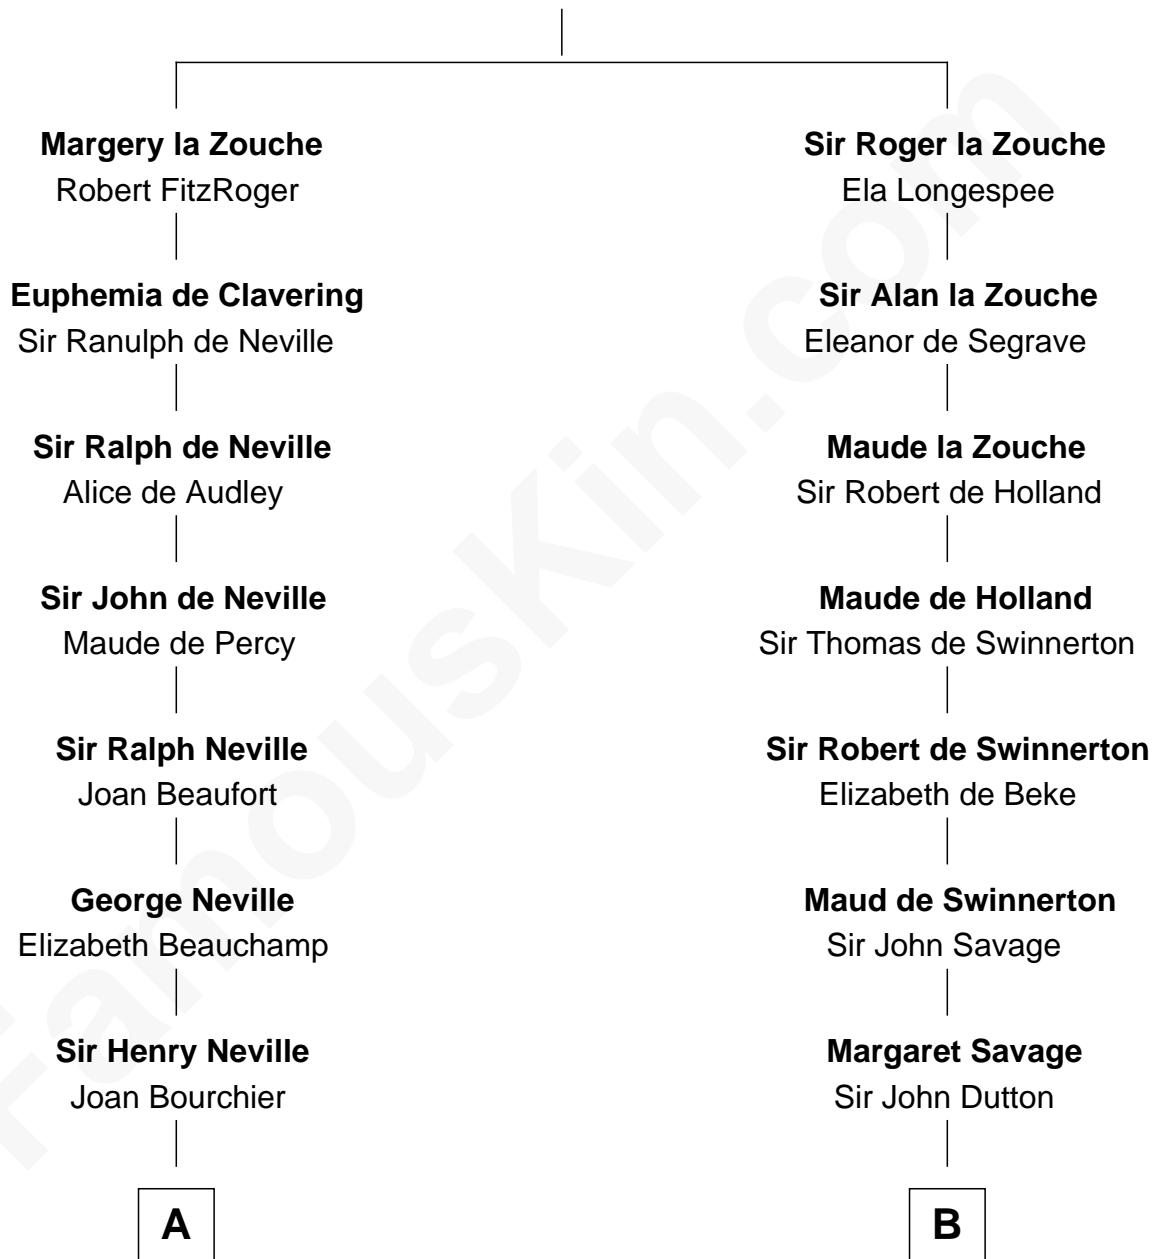

## Relationship Chart of

### Randolph Scott

*Movie Actor*

18th cousin 3 times removed of

### Abraham Baldwin

*Signer of the U.S. Constitution*

**Alan la Zouche**

Ellen de Quincy

**C**

**Catherine Price Strother**

Joseph Minor Crane

**John William Crane**

Margaret Ann Sadler

**Joseph Minor Crane**

Lavinia Lionberger

**Lucy Lionberger Crane**

George Grant Scott

**Randolph Scott**

*Movie Actor*

**D**