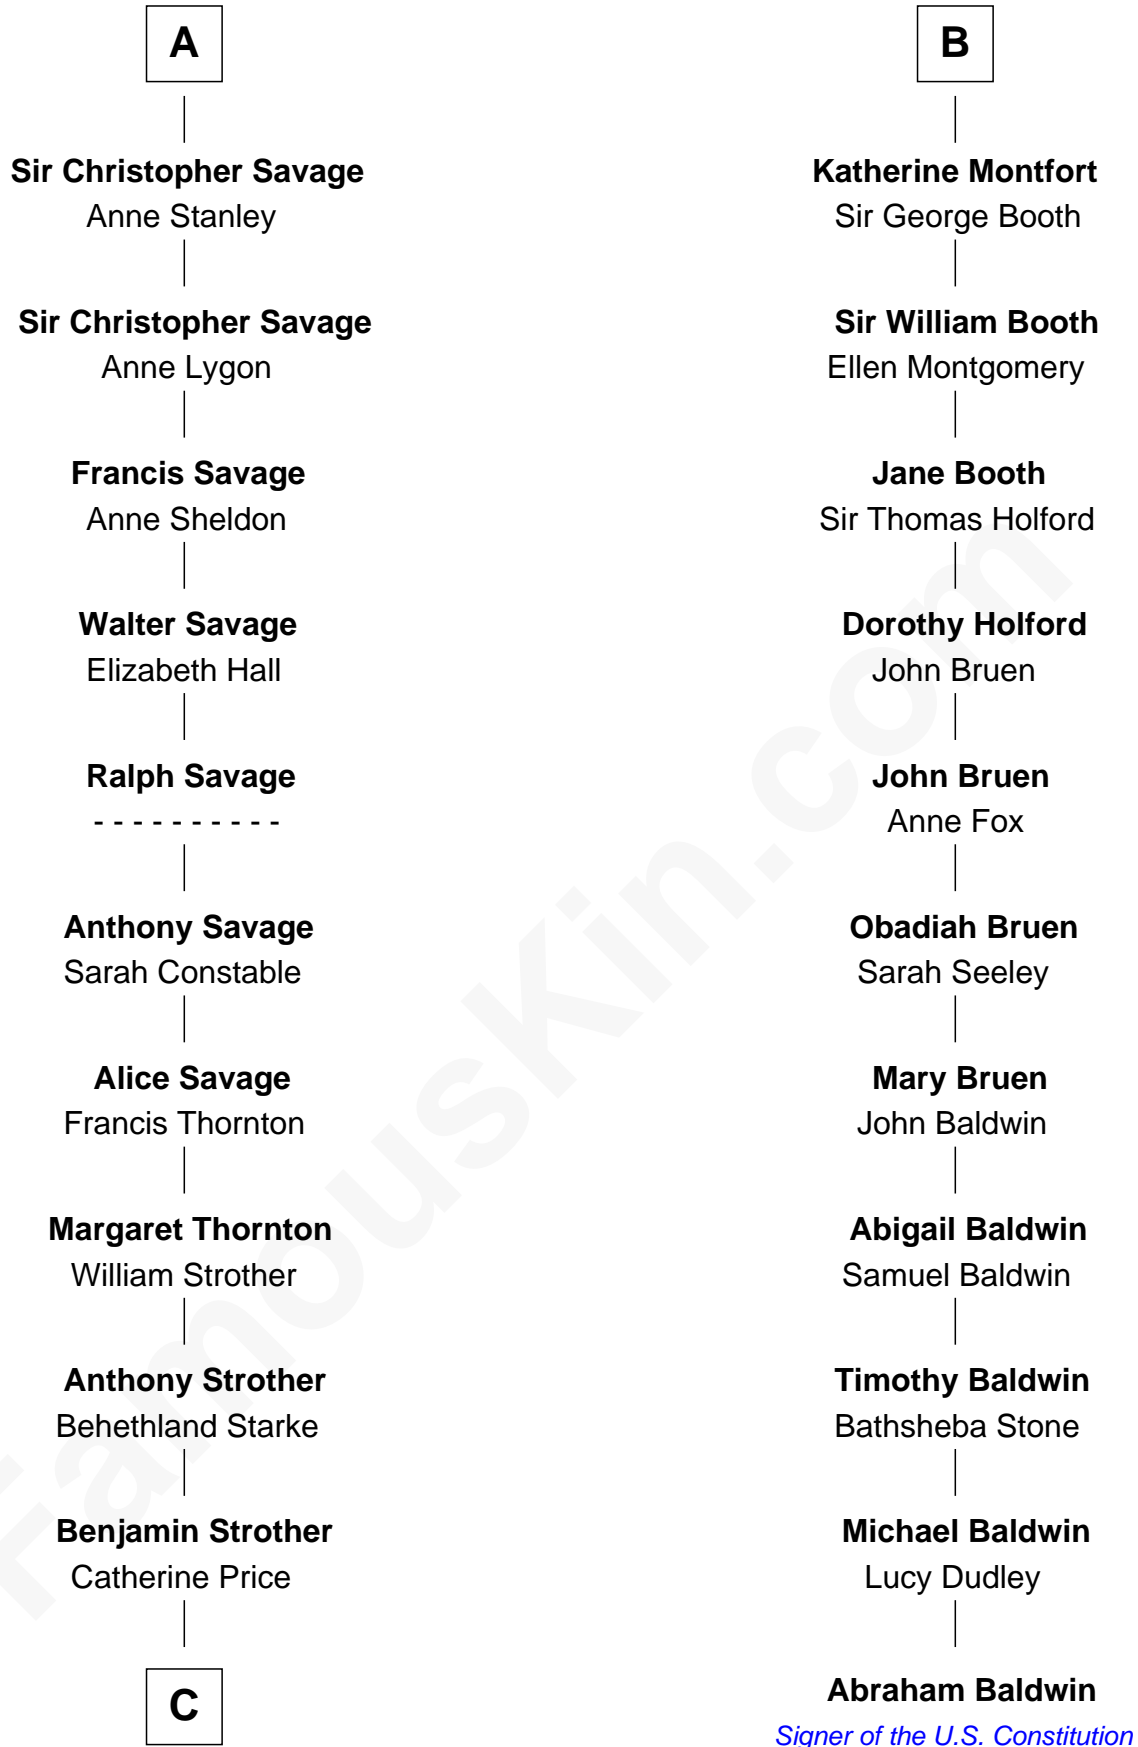

FamousKin.com

Relationship Chart of

Randolph Scott

Movie Actor

17th cousin 4 times removed of

Abraham Baldwin

Signer of the U.S. Constitution

C

—
Catherine Price Strother

Joseph Minor Crane

—
John William Crane

Margaret Ann Sadler

—
Joseph Minor Crane

Lavinia Lionberger

—
Lucy Lionberger Crane

George Grant Scott