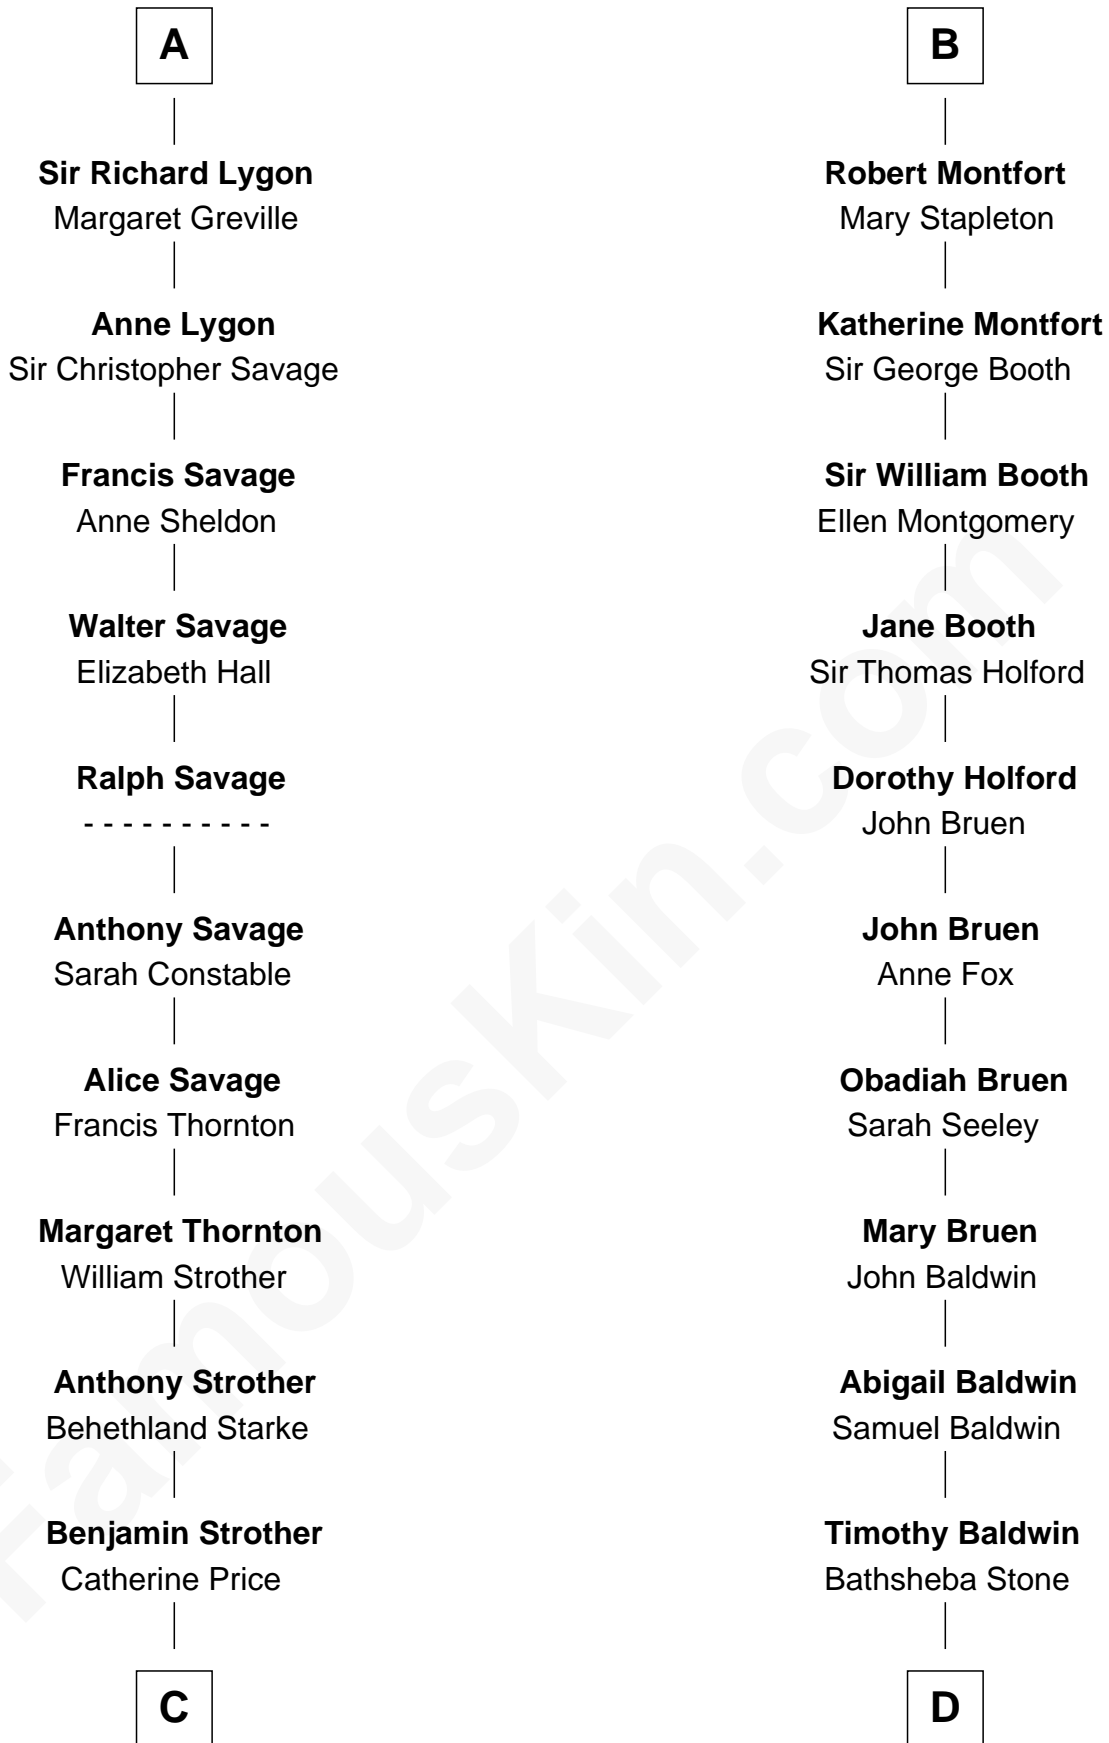

FamousKin.com
Relationship Chart of
Randolph Scott
Movie Actor

18th cousin 3 times removed of
Abraham Baldwin
Signer of the U.S. Constitution

C

Catherine Price Strother

Joseph Minor Crane

John William Crane

Margaret Ann Sadler

Joseph Minor Crane

Lavinia Lionberger

Lucy Lionberger Crane

George Grant Scott

Randolph Scott

Movie Actor

D

Michael Baldwin

Lucy Dudley

Abraham Baldwin

Signer of the U.S. Constitution

FamousKin.com