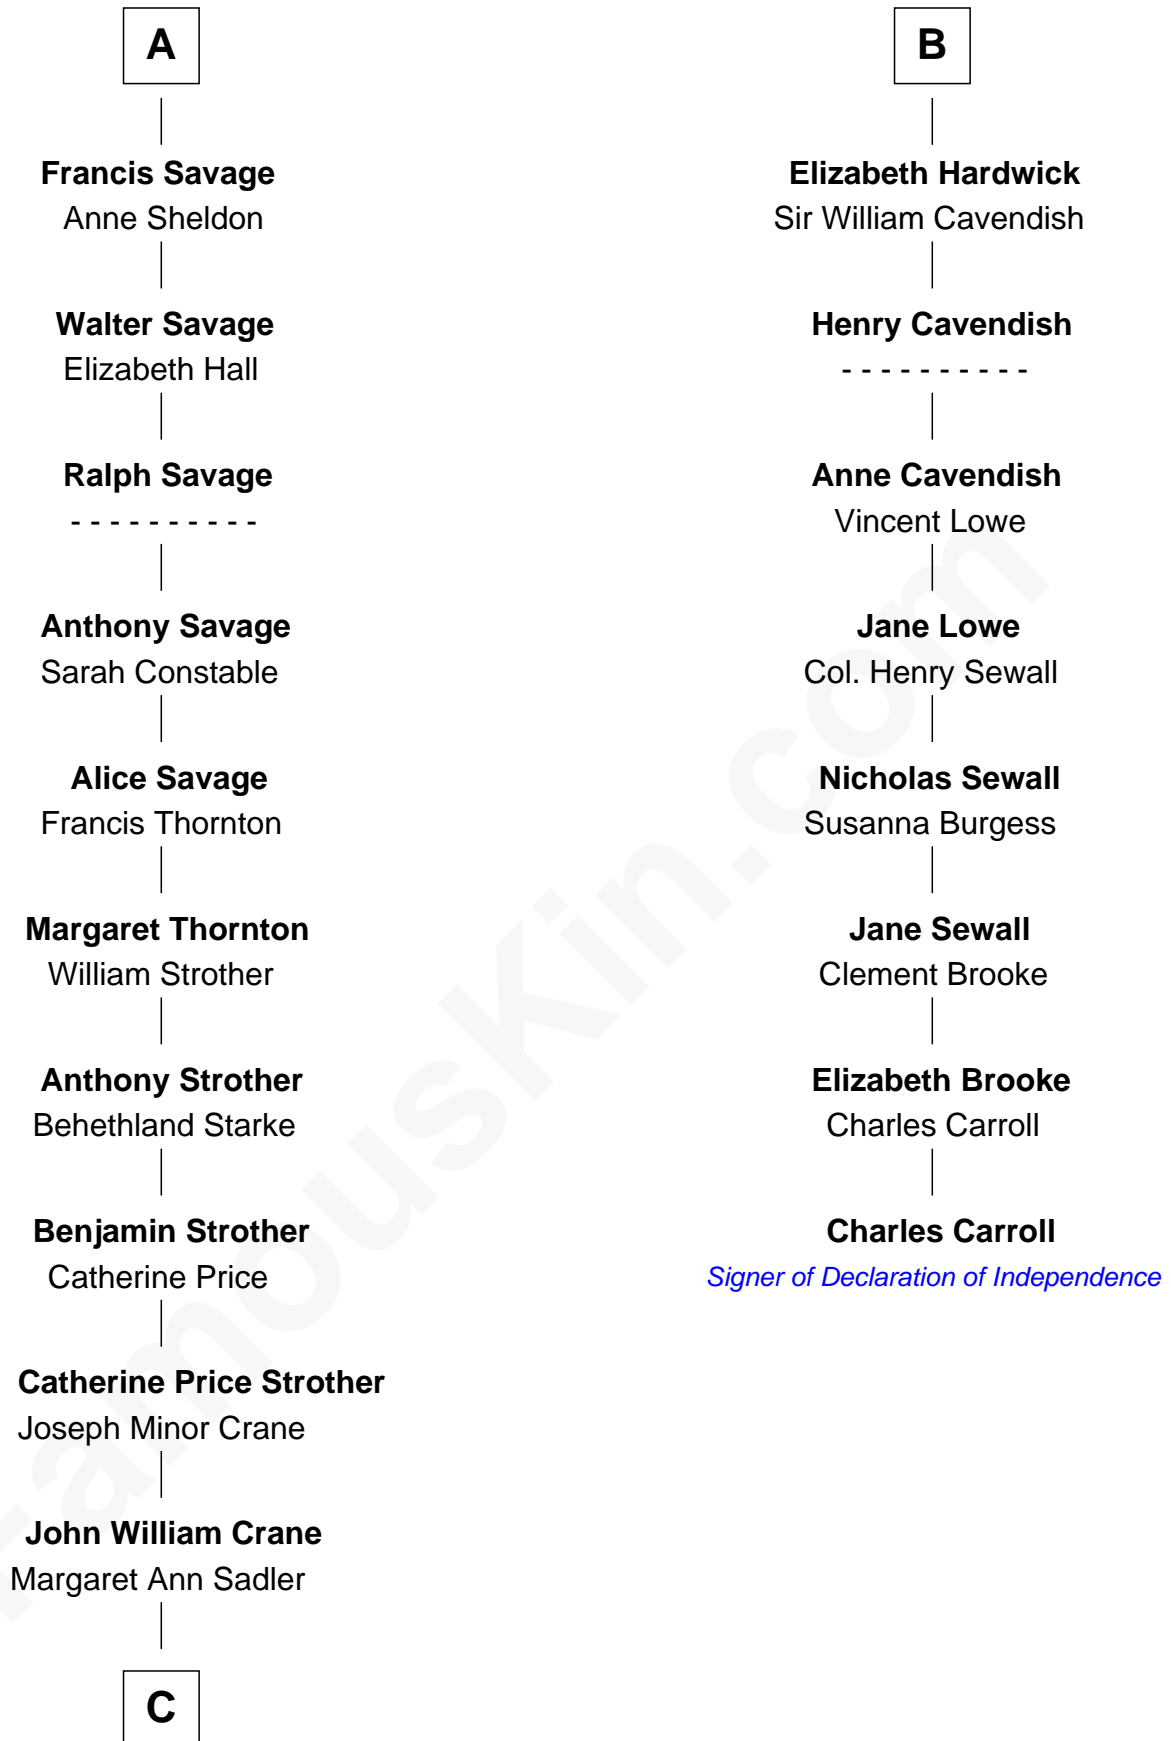

**FamousKin.com**  
**Relationship Chart of**  
**Randolph Scott**  
*Movie Actor*

14th cousin 5 times removed of

**Charles Carroll**  
*Signer of the Declaration of Independence*

**Edmund Fitzalan**  
 Alice de Warenne

**Richard Fitzalan**  
 Eleanor Plantagenet

**Sir Richard Fitzalan**  
 Elizabeth de Bohun

**Elizabeth Fitzalan**  
 Sir Robert Goushill

**Joan Goushill**  
 Sir Thomas Stanley

**Katherine Stanley**  
 Sir John Savage

**Sir Christopher Savage**  
 Anne Stanley

**Sir Christopher Savage**  
 Anne Lygon

**A**

**Mary Fitzalan**  
 John le Strange

**Ankaret le Strange**  
 Sir Richard Talbot

**Mary Talbot**  
 Sir Thomas Greene

**Sir Thomas Greene**  
 Marine Bellers

**Anne Greene**  
 Sir Thomas Pinchbeck

**Elizabeth Pinchbeck**  
 John Hardwick

**John Hardwick**  
 Elizabeth Leeke

**B**

**C**

—  
**Joseph Minor Crane**

Lavinia Lionberger