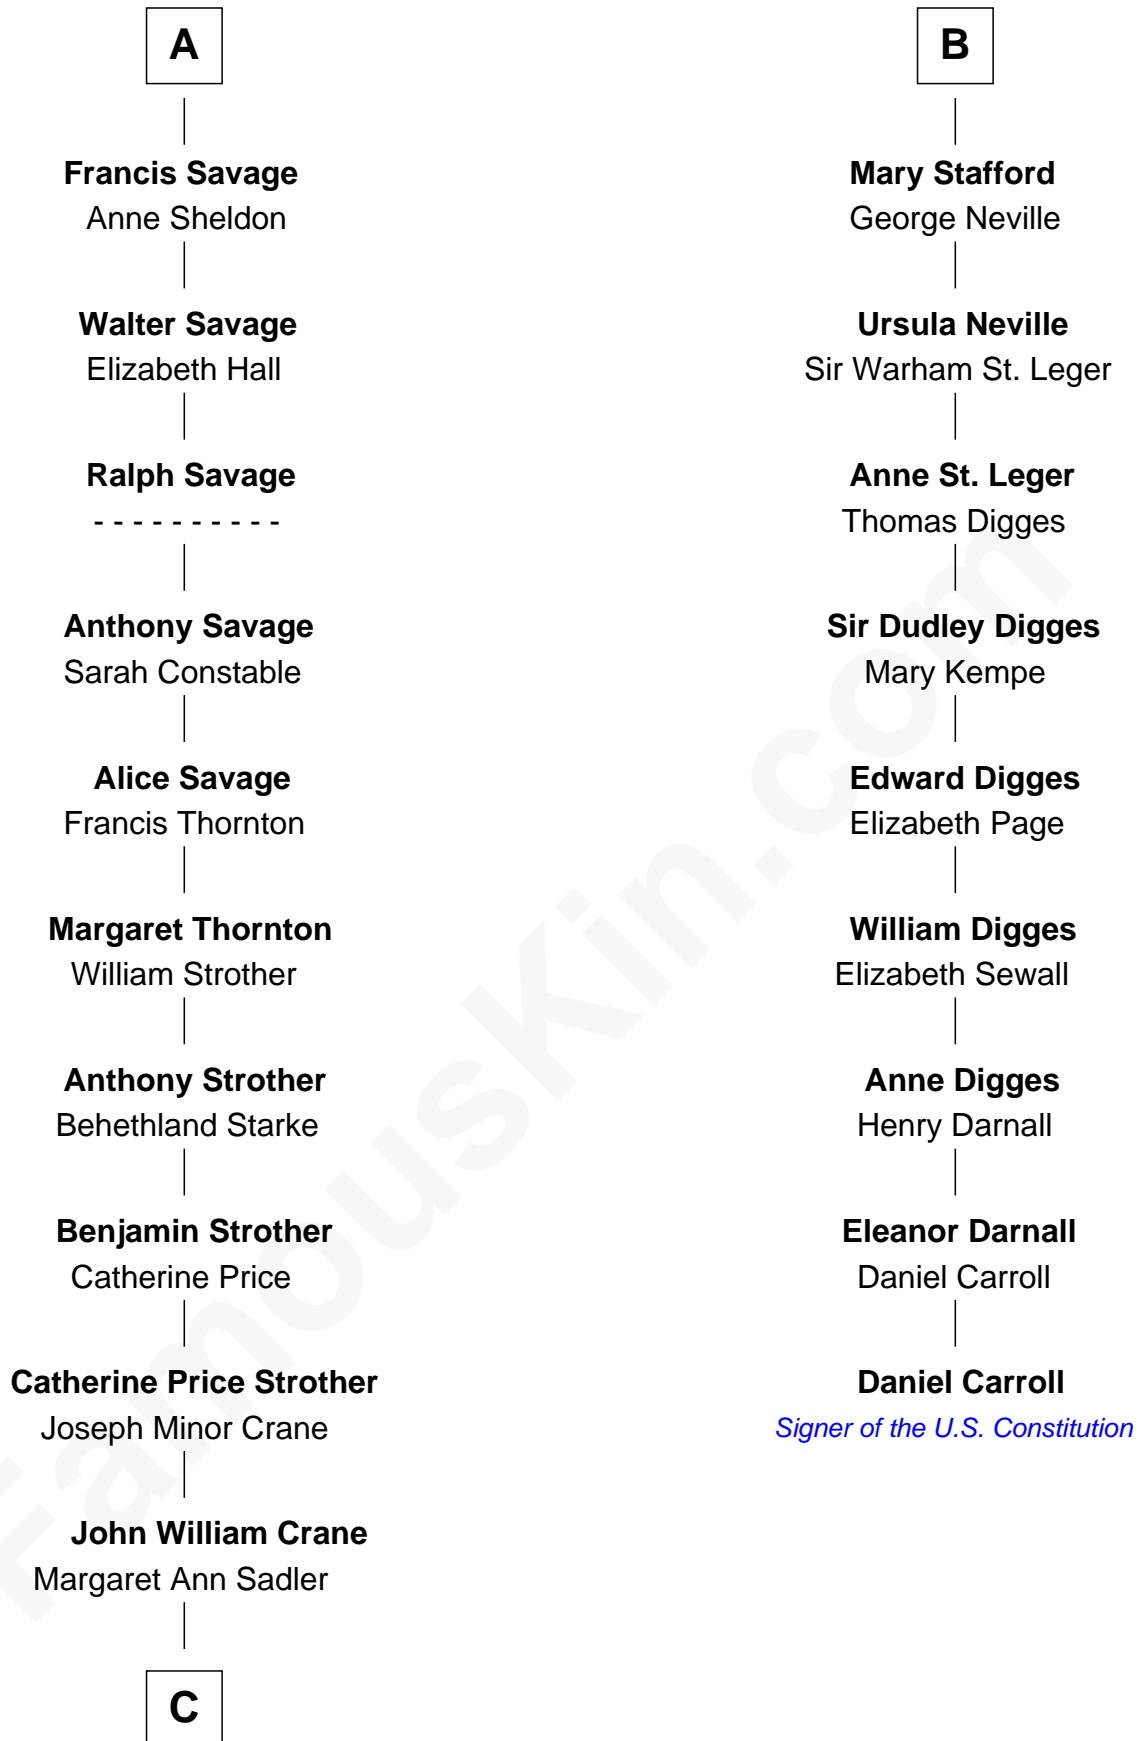

FamousKin.com Relationship Chart of

Randolph Scott

Movie Actor

15th cousin 4 times removed of

Daniel Carroll

Signer of the U.S. Constitution

Henry Plantagenet

Maud de Chaworth

Henry de Percy

Sir Henry Percy

Margaret de Neville

Sir Henry Percy

Elizabeth Mortimer

Sir Henry Percy

Eleanor Neville

Sir Henry Percy

Eleanor Poynings

Henry Percy

Maud Herbert

Eleanor Percy

Edward Stafford

B

C

—
Joseph Minor Crane

Lavinia Lionberger

—
Lucy Lionberger Crane

George Grant Scott

—
Randolph Scott

Movie Actor

FamousKin.com