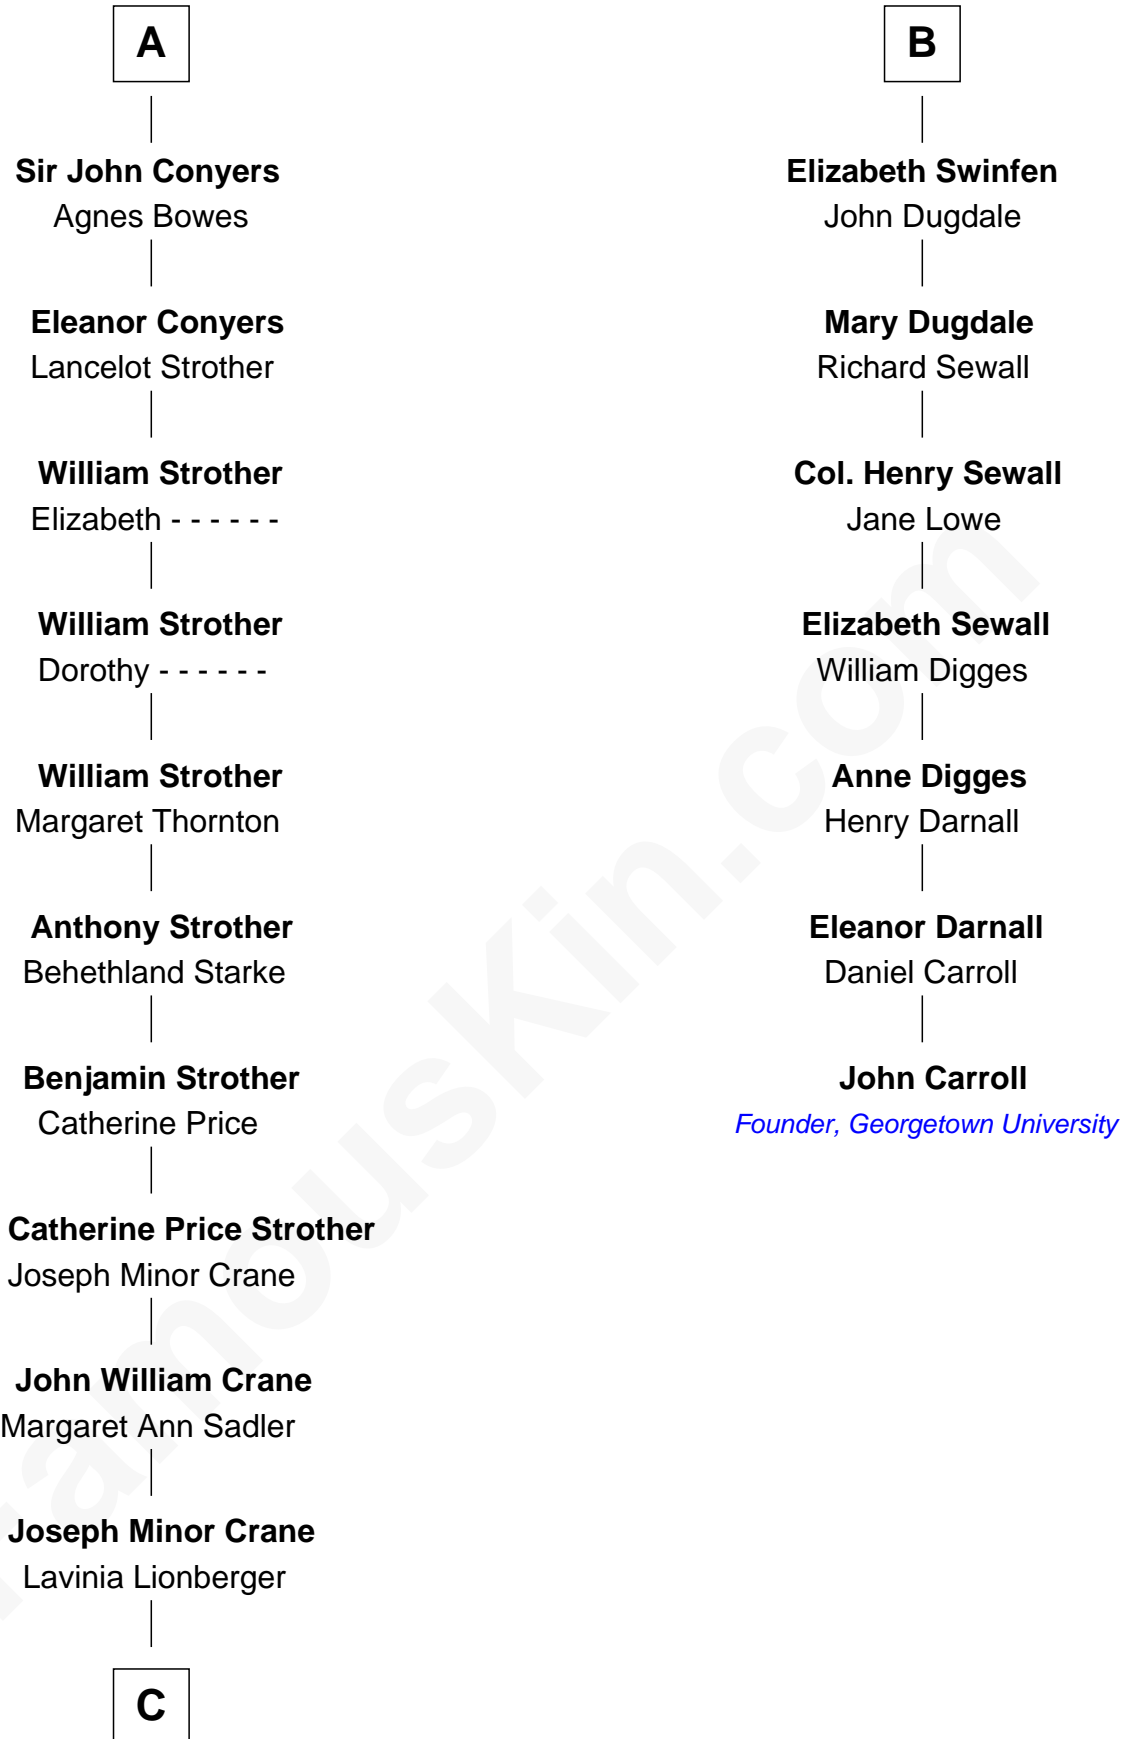

FamousKin.com Relationship Chart of

Randolph Scott

Movie Actor

13th cousin 5 times removed of

John Carroll

Founder of Georgetown University

C

—
Lucy Lionberger Crane

George Grant Scott

—
Randolph Scott

Movie Actor

FamousKin.com