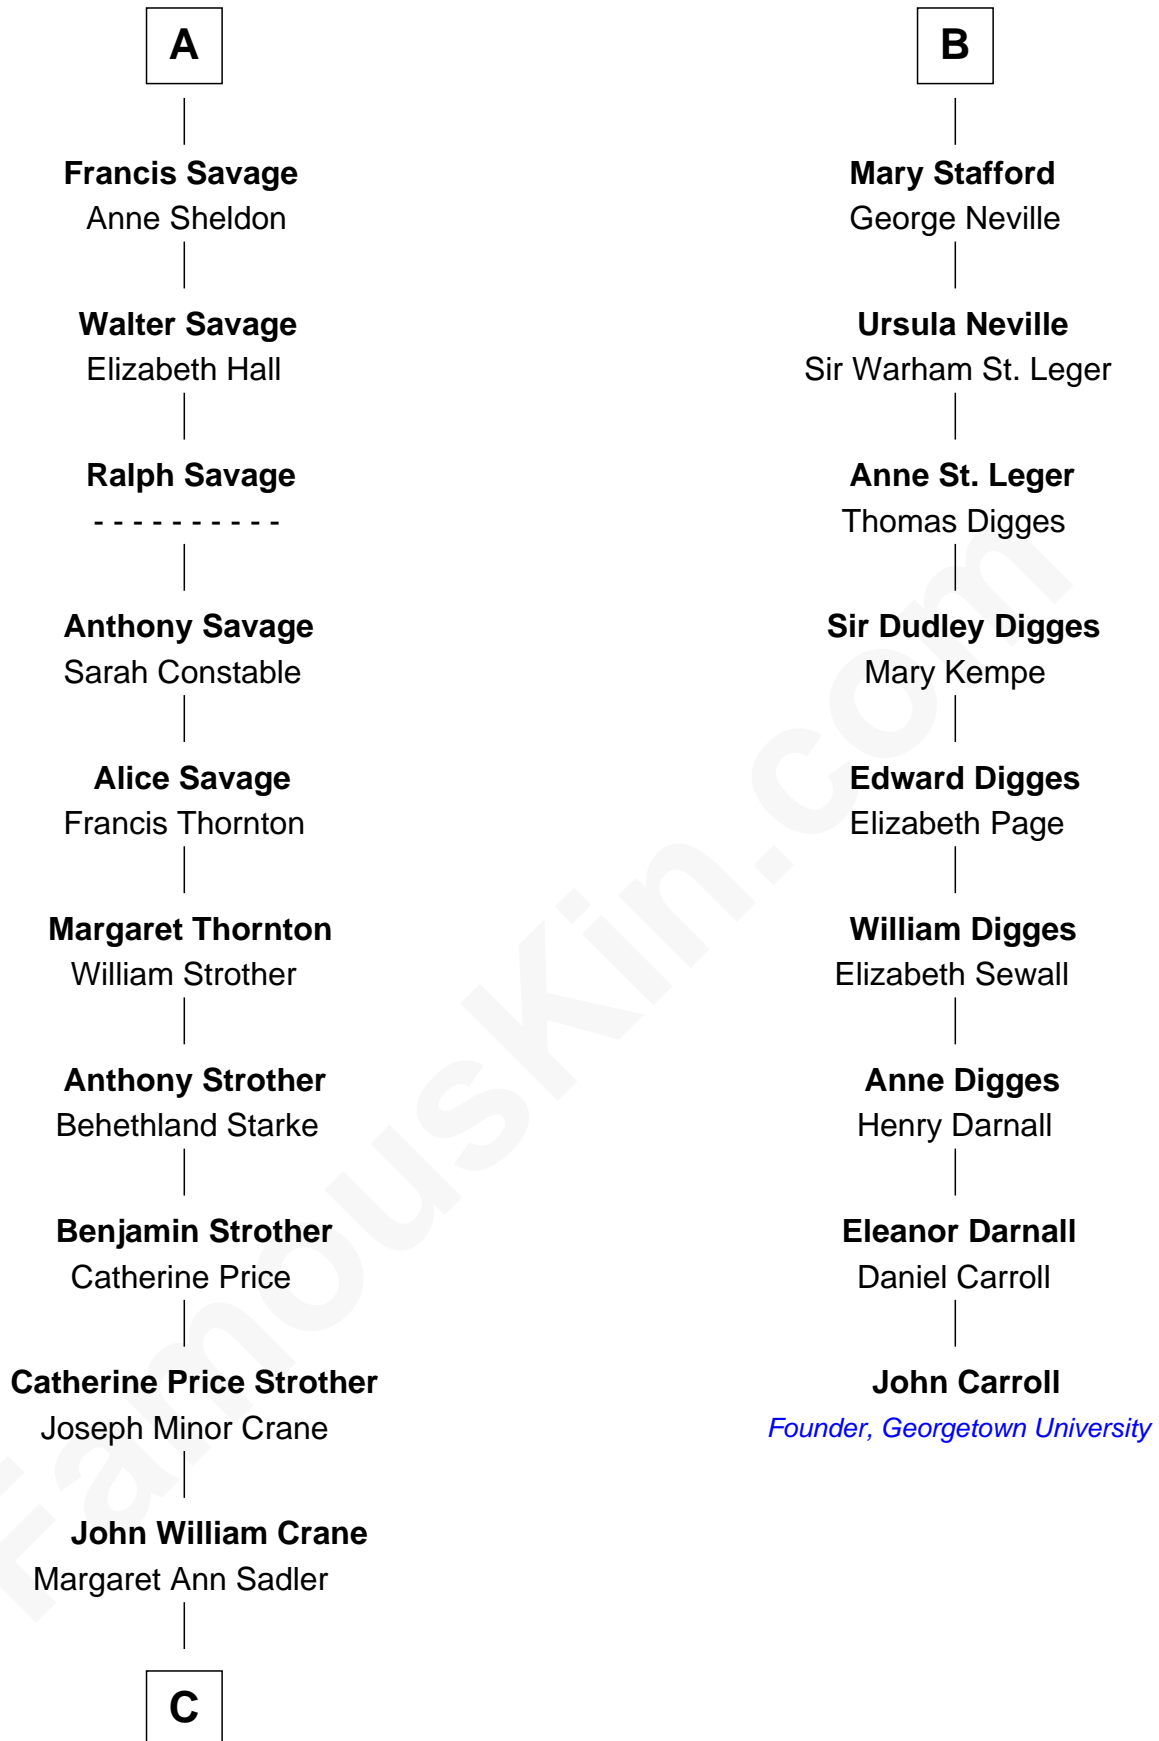

# FamousKin.com Relationship Chart of

**Randolph Scott**

*Movie Actor*

15th cousin 4 times removed of

**John Carroll**

*Founder of Georgetown University*

**Henry Plantagenet**

Maud de Chaworth

**Eleanor Plantagenet**

Richard Fitzalan

**Sir Richard Fitzalan**

Elizabeth de Bohun

**Elizabeth Fitzalan**

Sir Robert Goushill

**Joan Goushill**

Sir Thomas Stanley

Henry de Percy

**Sir Henry Percy**

Margaret de Neville

**Sir Henry Percy**

Elizabeth Mortimer

**Sir Henry Percy**

Eleanor Neville

**Sir Henry Percy**

Eleanor Poynings

**Henry Percy**

Maud Herbert

**Eleanor Percy**

Edward Stafford

**B**

**C**

—  
**Joseph Minor Crane**