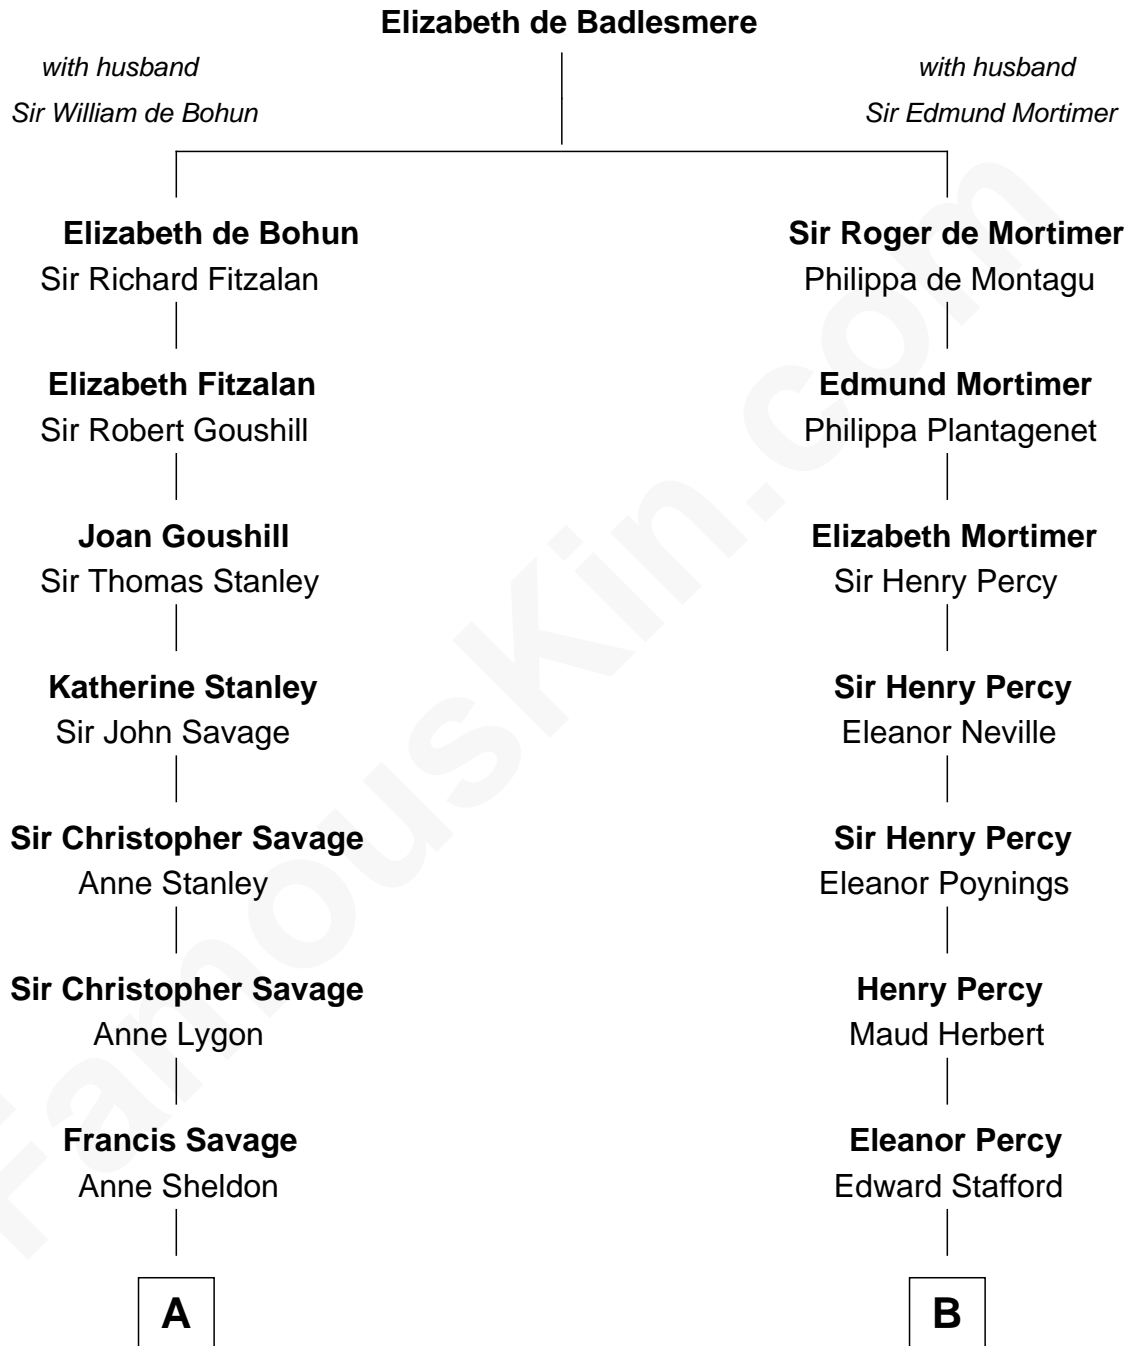

FamousKin.com
Relationship Chart of
Randolph Scott
Movie Actor

15th cousin 3 times removed of
John Carroll
Founder of Georgetown University

C

—
Lucy Lionberger Crane

George Grant Scott

—
Randolph Scott

Movie Actor

FamousKin.com